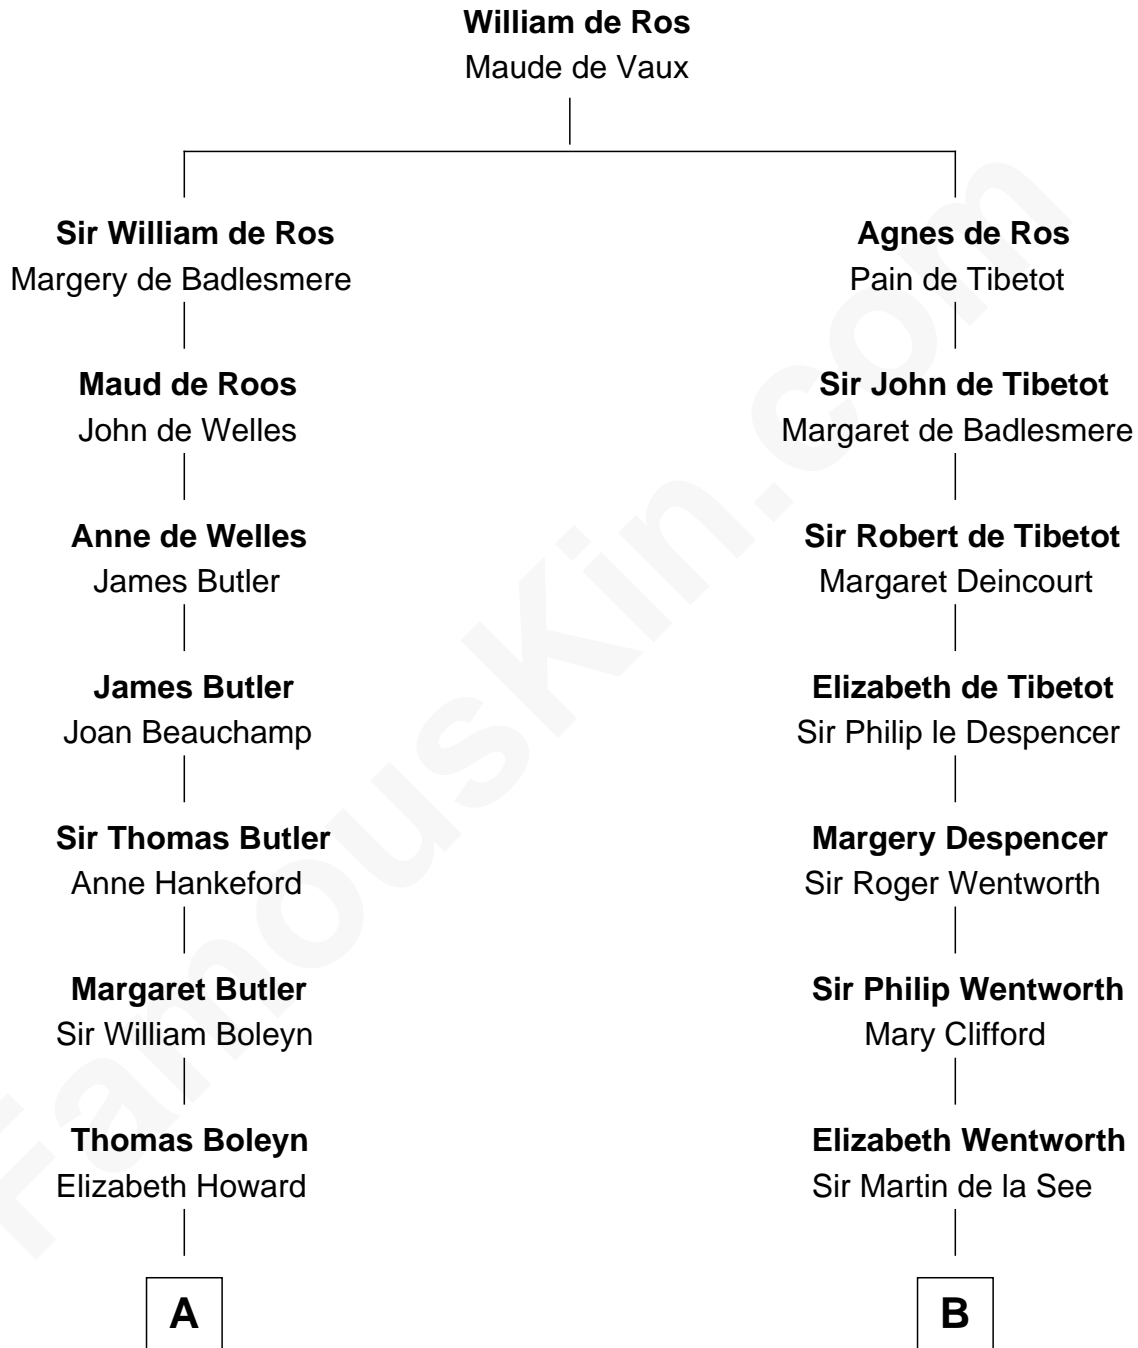

FamousKin.com

Relationship Chart of

Liz Claiborne

Fashion Designer and Founder of Liz Claiborne Inc.

20th cousin 1 time removed of

Calvin Coolidge
30th U.S. President

C

William Charles Cole Claiborne

Louise de Balathier

Fernand Claiborne

Marie Louise Villeré

Omer Villere Claiborne

Carolyn Louise Fenner

Liz Claiborne

Found of Liz Claiborne Inc.

D