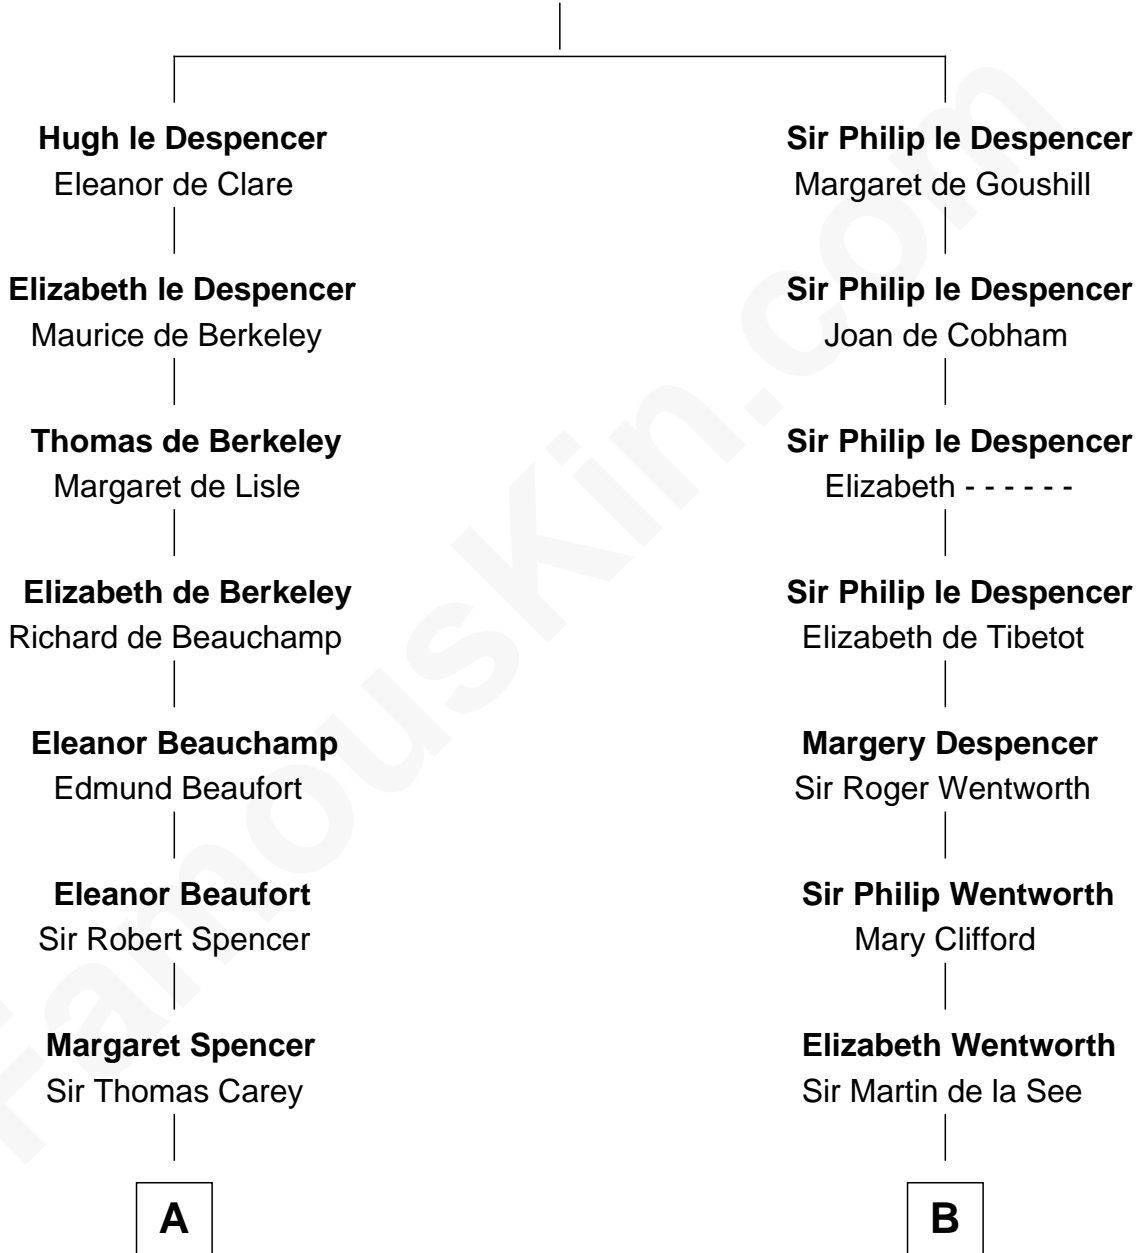

FamousKin.com

Relationship Chart of

Liz Claiborne

Fashion Designer and Founder of Liz Claiborne Inc.

20th cousin 1 time removed of

Calvin Coolidge
30th U.S. President

Sir Hugh le Despencer
Isabella de Beauchamp

C

William Charles Cole Claiborne

Louise de Balathier

Fernand Claiborne

Marie Louise Villeré

Omer Villere Claiborne

Carolyn Louise Fenner

Liz Claiborne