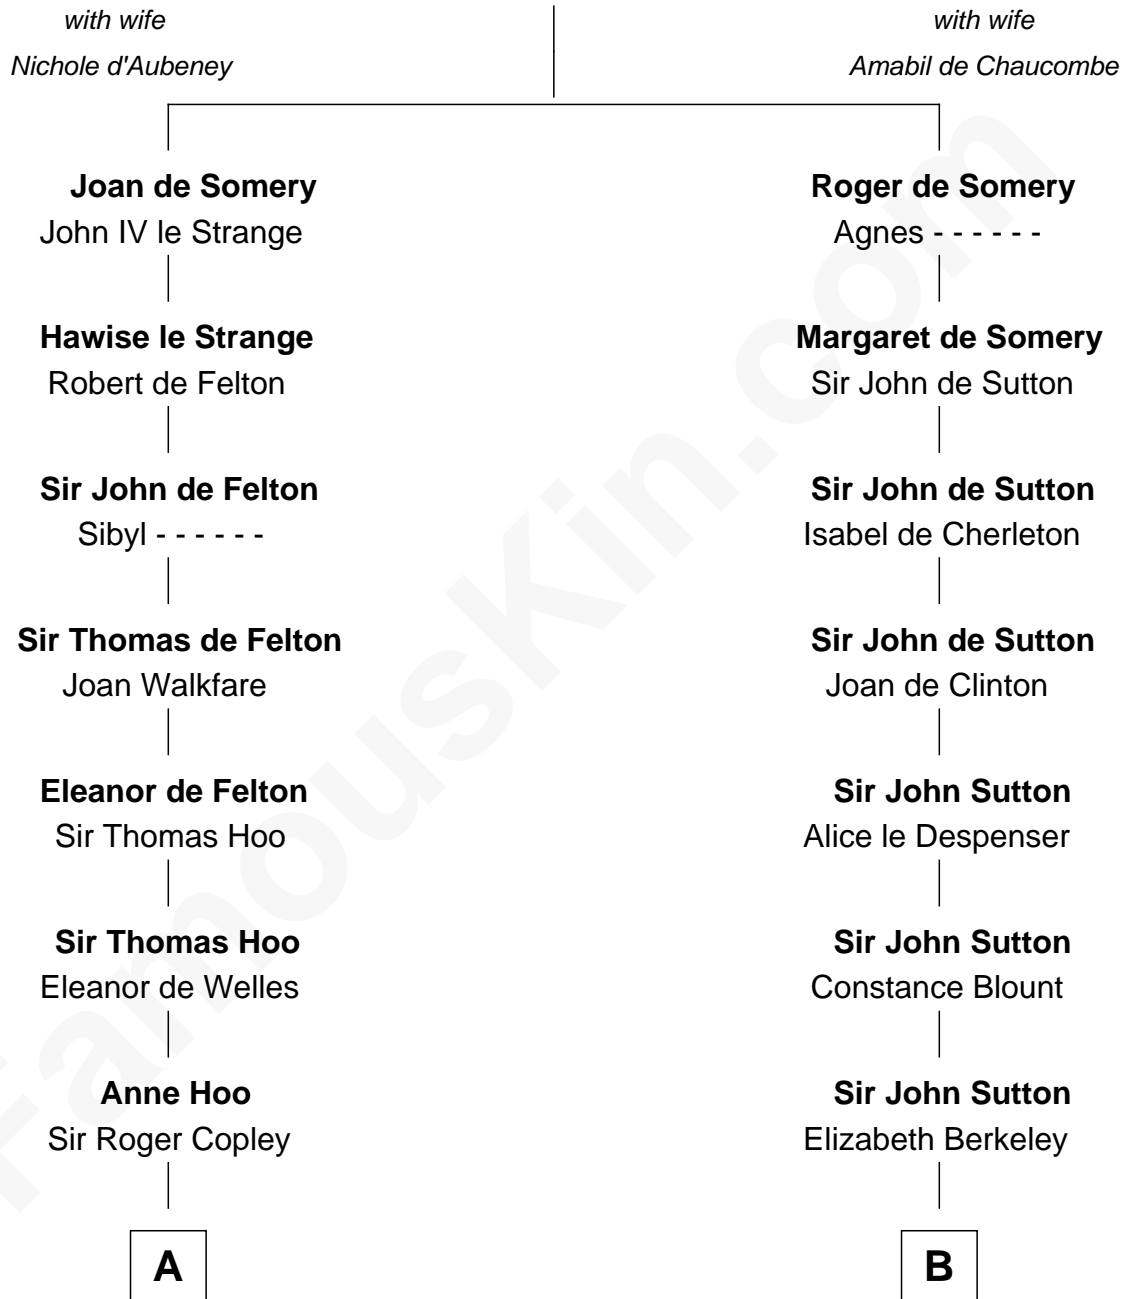

FamousKin.com

Relationship Chart of

Liz Claiborne

Fashion Designer and Founder of Liz Claiborne Inc.

17th cousin 4 times removed of

Bathsheba (Ruggles) Spooner

First woman executed for murder in U.S. by non-British government

Sir Roger de Somery

C

William Charles Cole Claiborne

Clarisse Duralde

William Charles Cole Claiborne

Louise de Balathier

Fernand Claiborne

Marie Louise Villeré