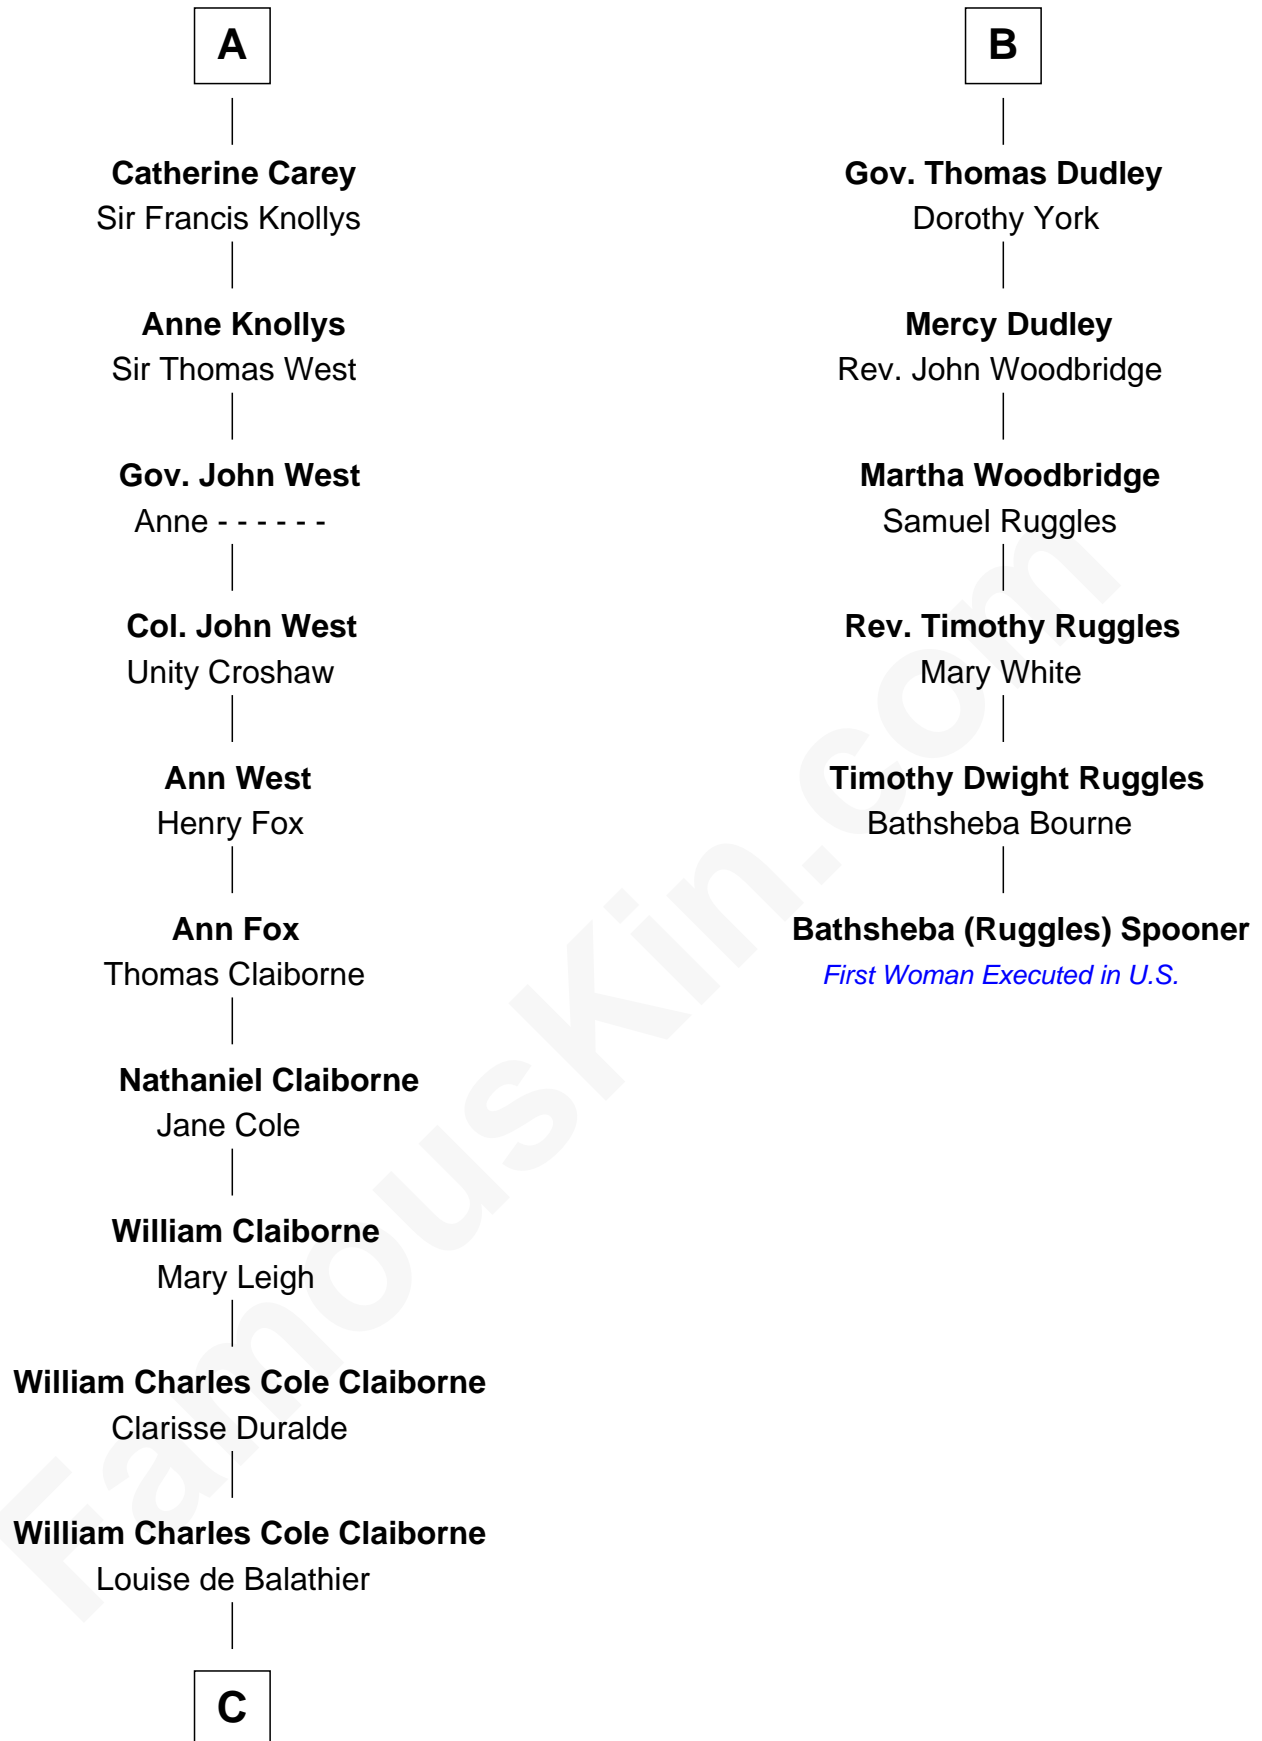

## Relationship Chart of

### Liz Claiborne

*Fashion Designer and Founder of Liz Claiborne Inc.*

**12th cousin 7 times removed of**

### Bathsheba (Ruggles) Spooner

*First woman executed for murder in U.S. by non-British government*

**C**

—  
**Fernand Claiborne**  
Marie Louise Villeré

—  
**Omer Villere Claiborne**  
Carolyn Louise Fenner