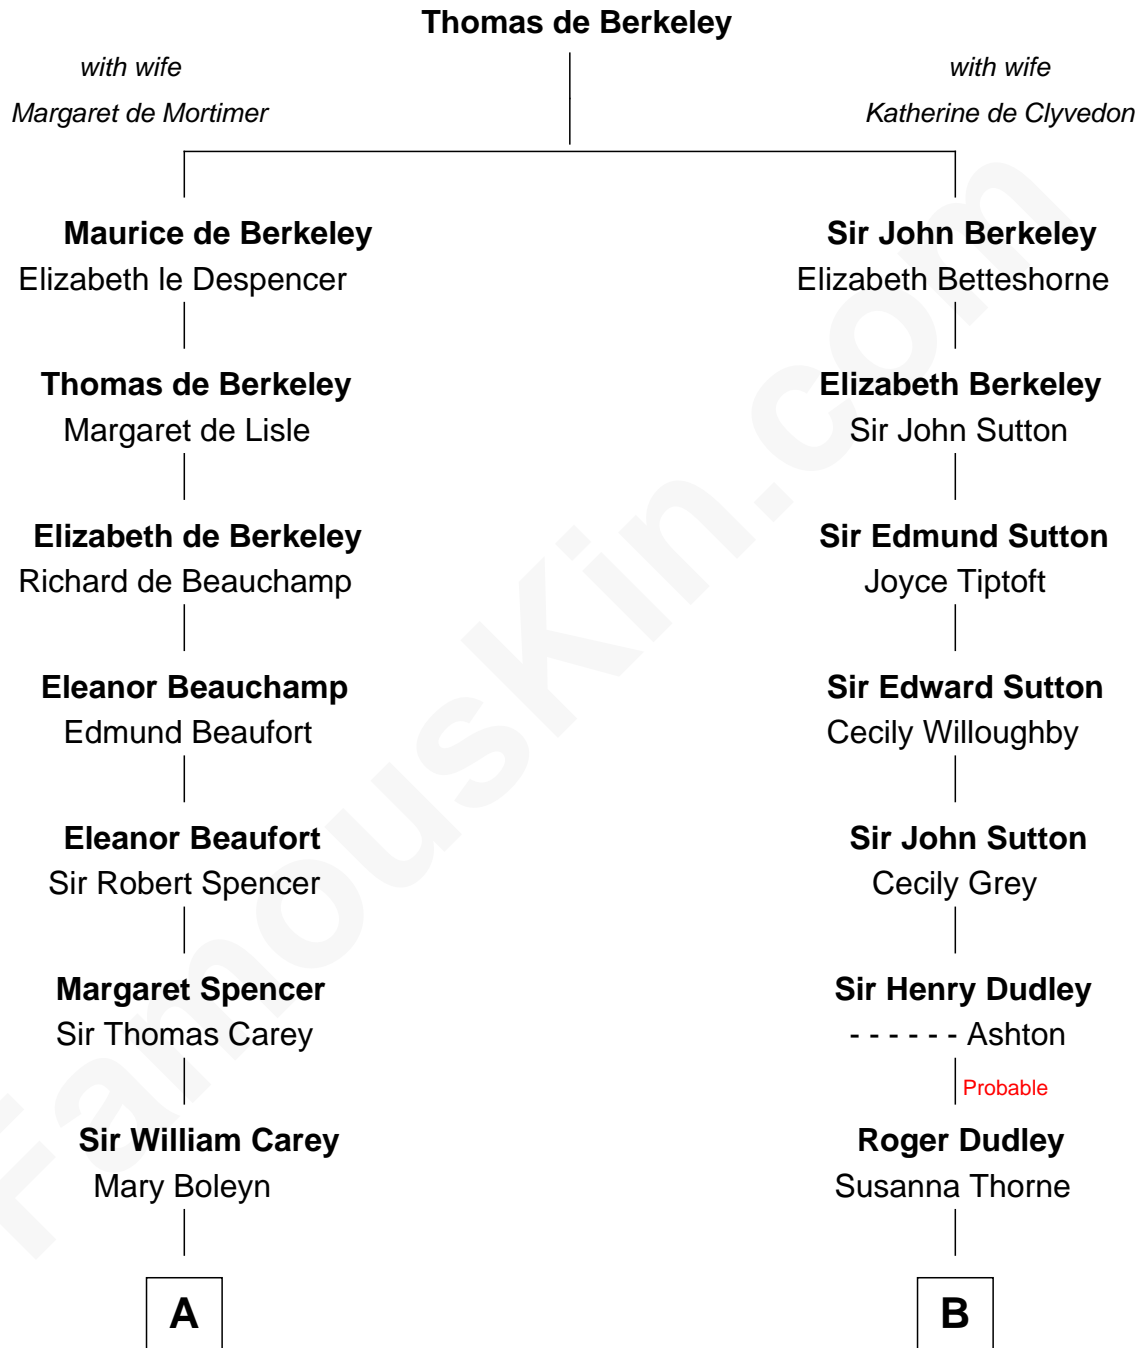

## Relationship Chart of

### Liz Claiborne

*Fashion Designer and Founder of Liz Claiborne Inc.*

**12th cousin 7 times removed of**

### Bathsheba (Ruggles) Spooner

*First woman executed for murder in U.S. by non-British government*

**C**

—  
**Fernand Claiborne**  
Marie Louise Villeré

—  
**Omer Villere Claiborne**  
Carolyn Louise Fenner