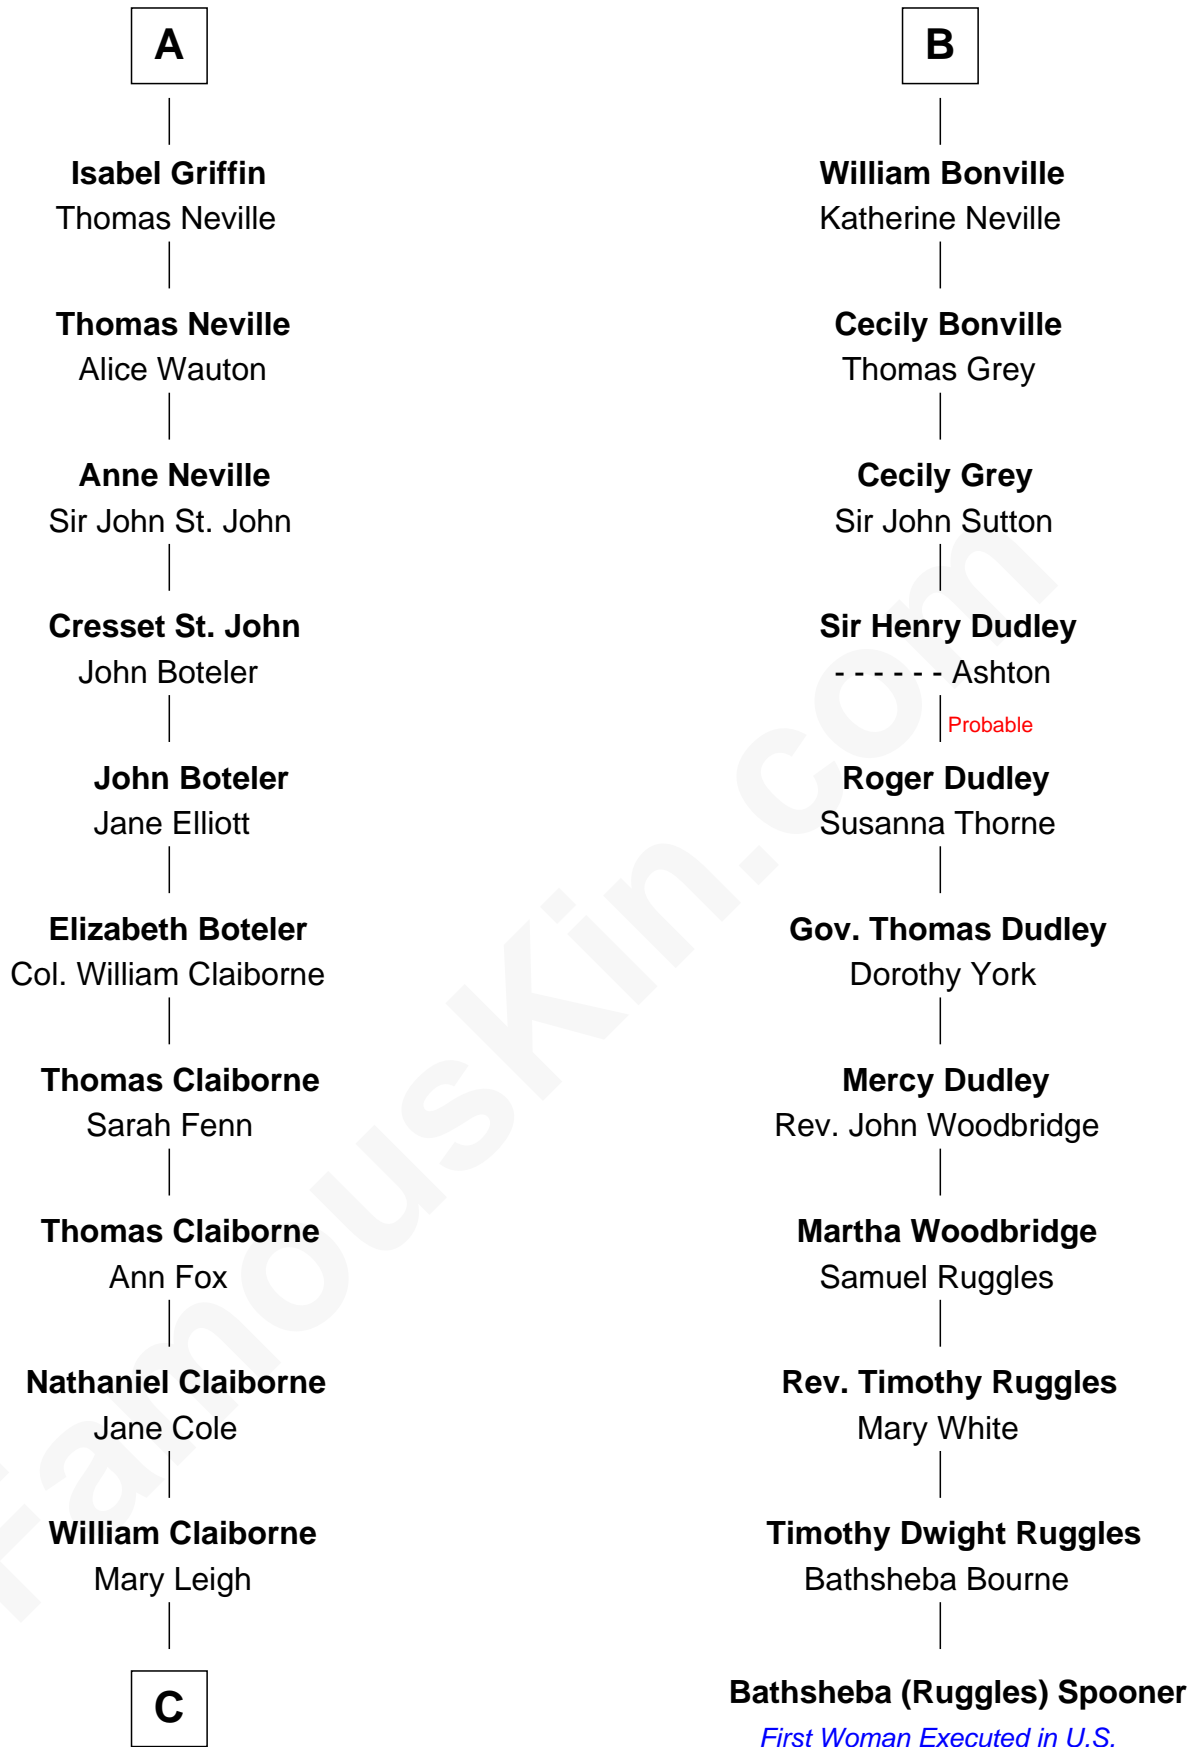

FamousKin.com

Relationship Chart of

Liz Claiborne

Fashion Designer and Founder of Liz Claiborne Inc.

17th cousin 4 times removed of

Bathsheba (Ruggles) Spooner

First woman executed for murder in U.S. by non-British government

Eleanor le Strange

Sir Reynold Grey

Margaret de Ros

Margaret Grey

Sir William Bonville

William Bonville

Elizabeth Harington

B