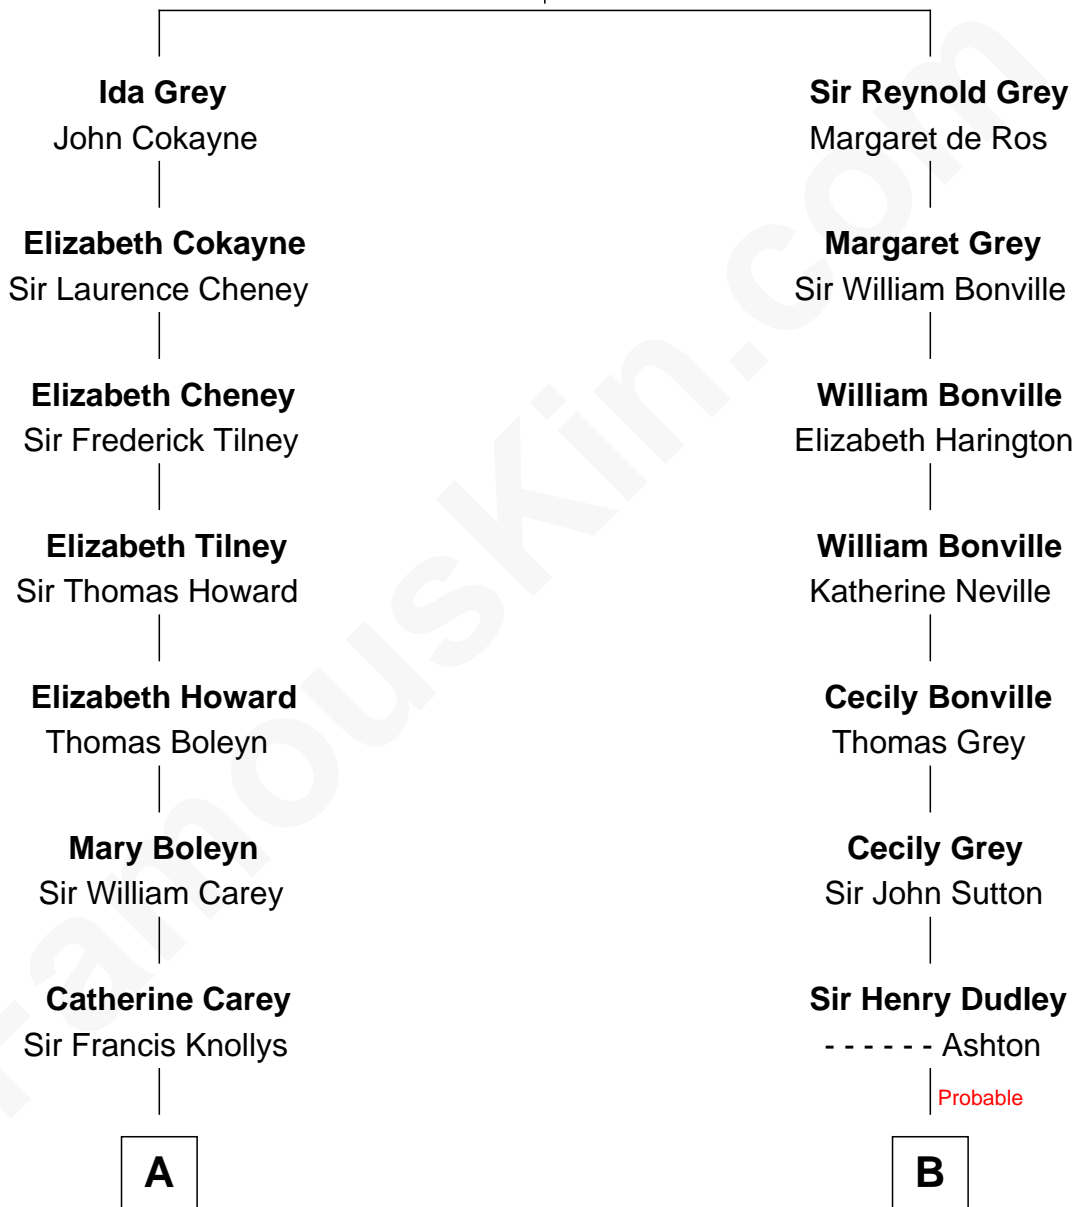

FamousKin.com

Relationship Chart of

Liz Claiborne

Fashion Designer and Founder of Liz Claiborne Inc.

13th cousin 5 times removed of

Bathsheba (Ruggles) Spooner

First woman executed for murder in U.S. by non-British government

Sir Reynold de Grey
Eleanor le Strange

C

—
Omer Villere Claiborne
Carolyn Louise Fenner

—
Liz Claiborne
Found of Liz Claiborne Inc.

FamousKin.com