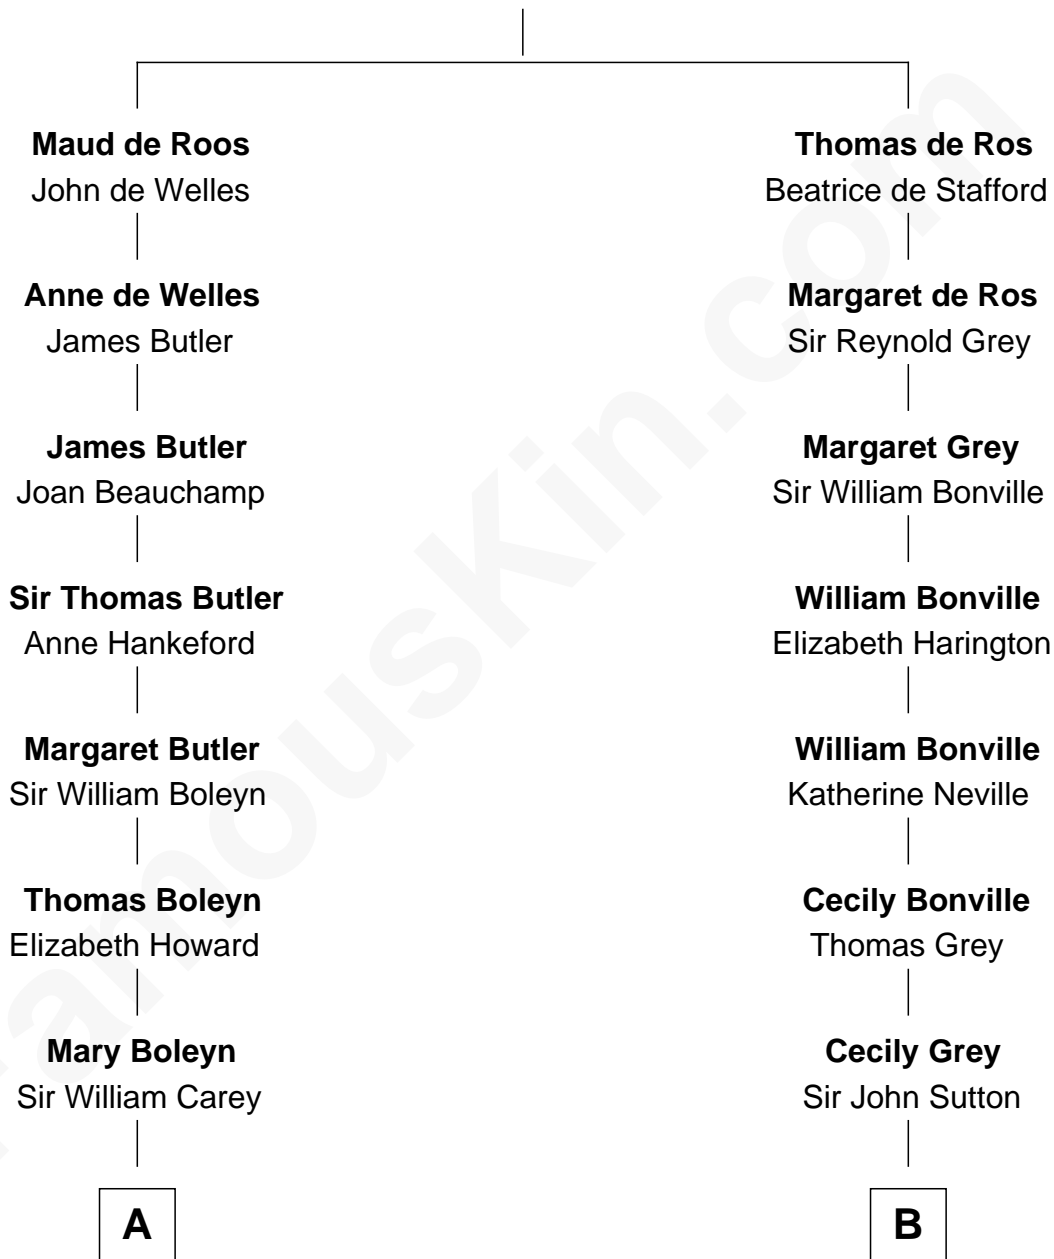

FamousKin.com

Relationship Chart of

Liz Claiborne

Fashion Designer and Founder of Liz Claiborne Inc.

14th cousin 5 times removed of

Bathsheba (Ruggles) Spooner

First woman executed for murder in U.S. by non-British government

Sir William de Ros
Margery de Badlesmere

C

—
Fernand Claiborne
Marie Louise Villeré

—
Omer Villere Claiborne
Carolyn Louise Fenner

—
Liz Claiborne
Found of Liz Claiborne Inc.

FamousKin.com