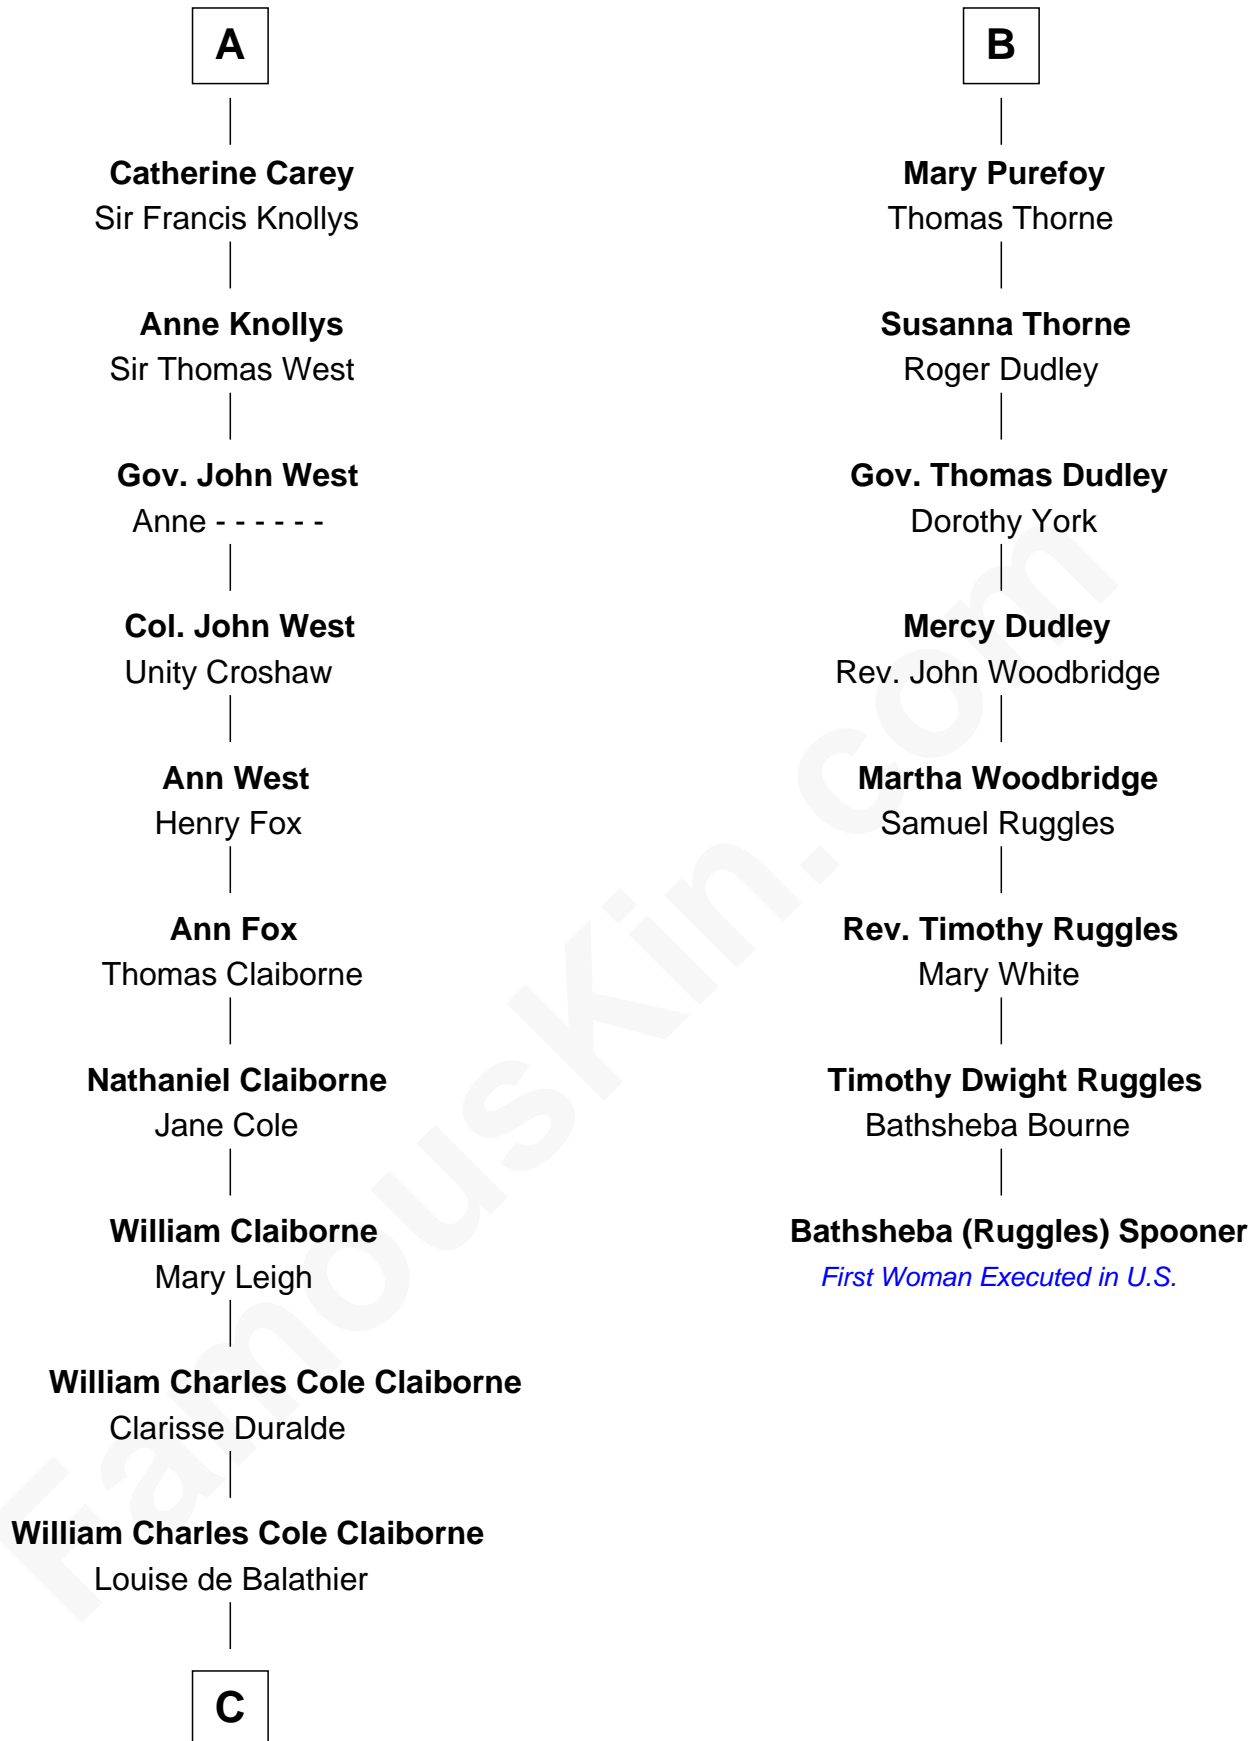

### Bathsheba (Ruggles) Spooner

*First woman executed for murder in U.S. by non-British government*

**Sir John Howard**

Alice de Bois

**Sir Robert Howard**

Margaret de Scales

**Sir John Howard**

Alice Tendring

**Mary Boleyn**

Sir William Carey

**A**

**Joan Howard**

Sir Peter de Brewes

**Beatrice Brewes**

Sir Hugh Shirley

**Sir Ralph Shirley**

Joan Basset

**Beatrice Shirley**

John Brome

**Isabel Brome**

John Denton

**Alice Denton**

Nicholas Purefoy

**Edward Purefoy**

Anne Fettiplace

**B**

**C**

—  
**Fernand Claiborne**  
Marie Louise Villeré

—  
**Omer Villere Claiborne**  
Carolyn Louise Fenner

—  
**Liz Claiborne**  
*Found of Liz Claiborne Inc.*

FamousKin.com