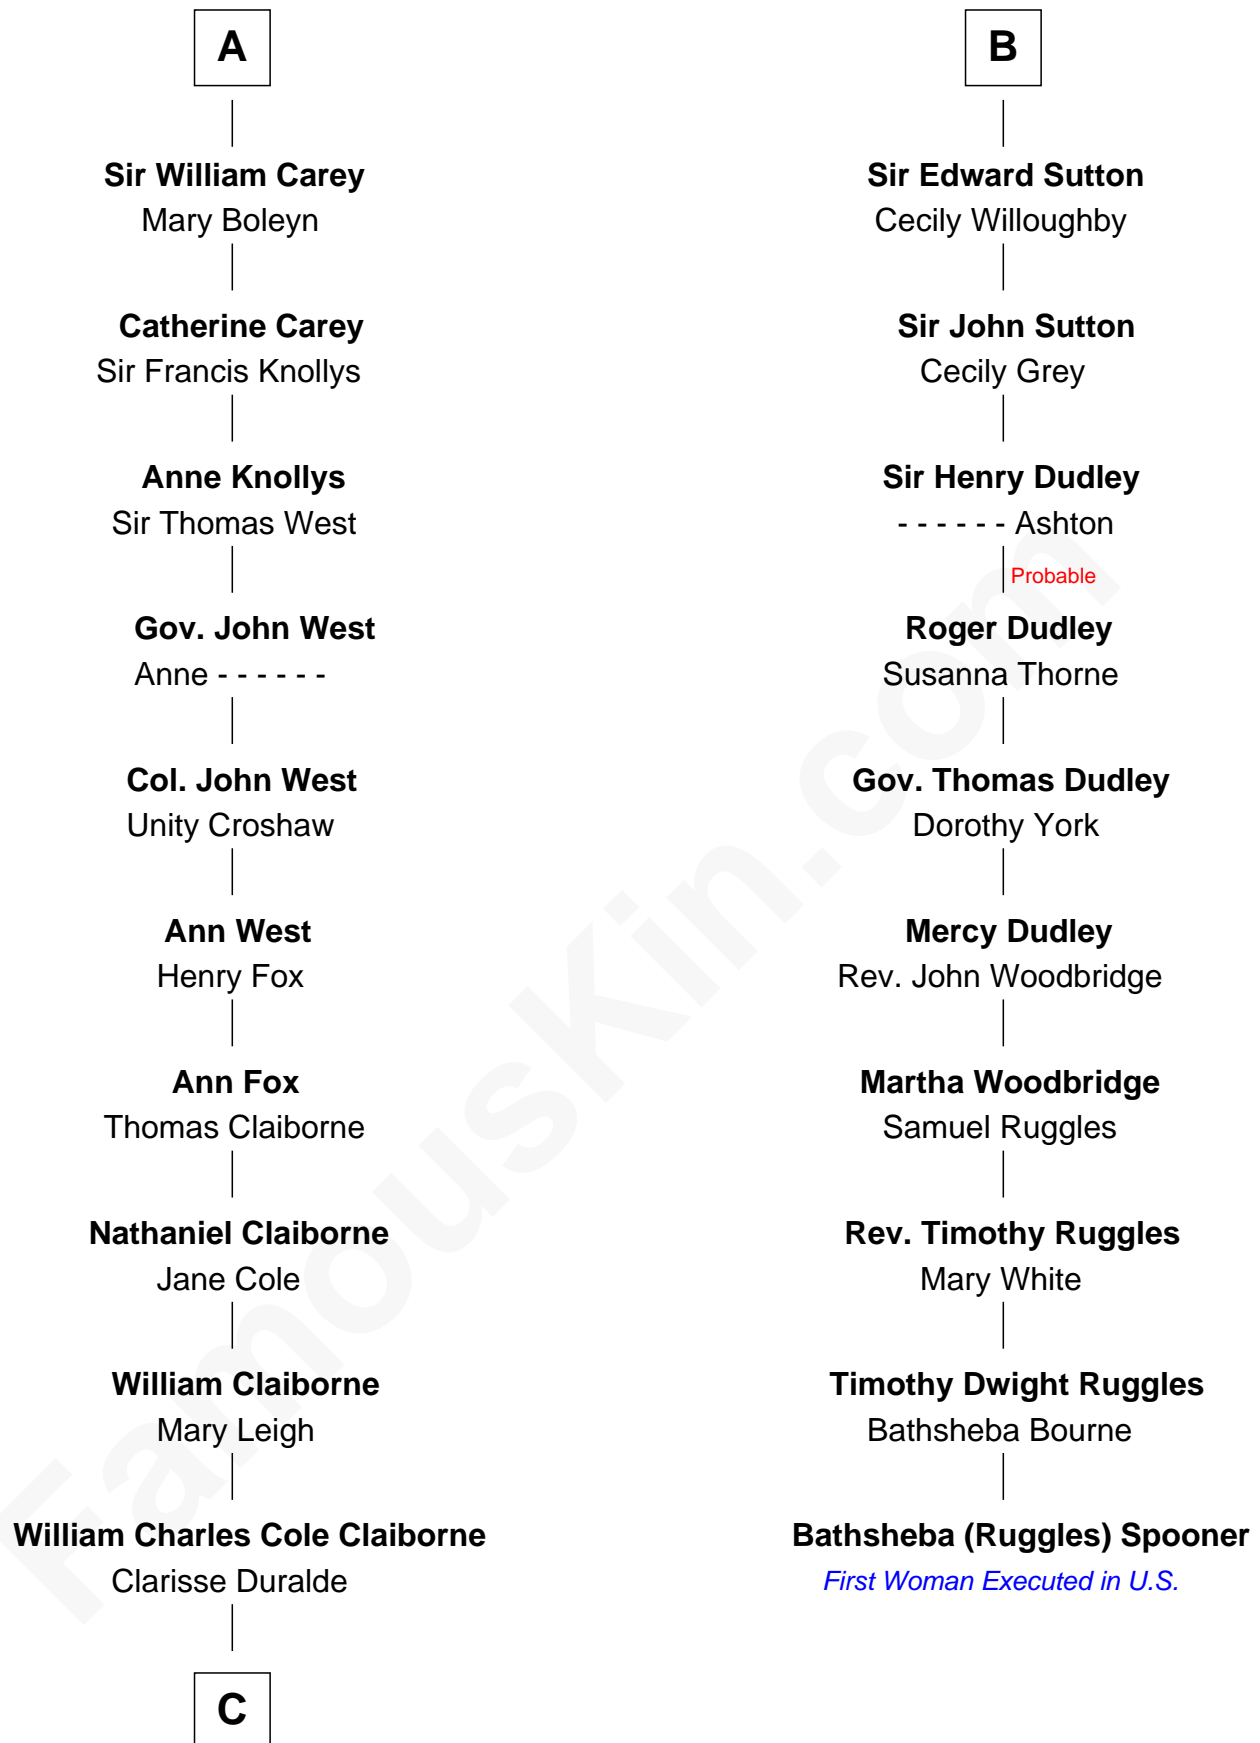

## Relationship Chart of

### Liz Claiborne

*Fashion Designer and Founder of Liz Claiborne Inc.*

16th cousin 4 times removed of

### Bathsheba (Ruggles) Spooner

*First woman executed for murder in U.S. by non-British government*

**Sir Hugh le Despencer**  
Isabella de Beauchamp

**C**

William Charles Cole Claiborne

Louise de Balathier