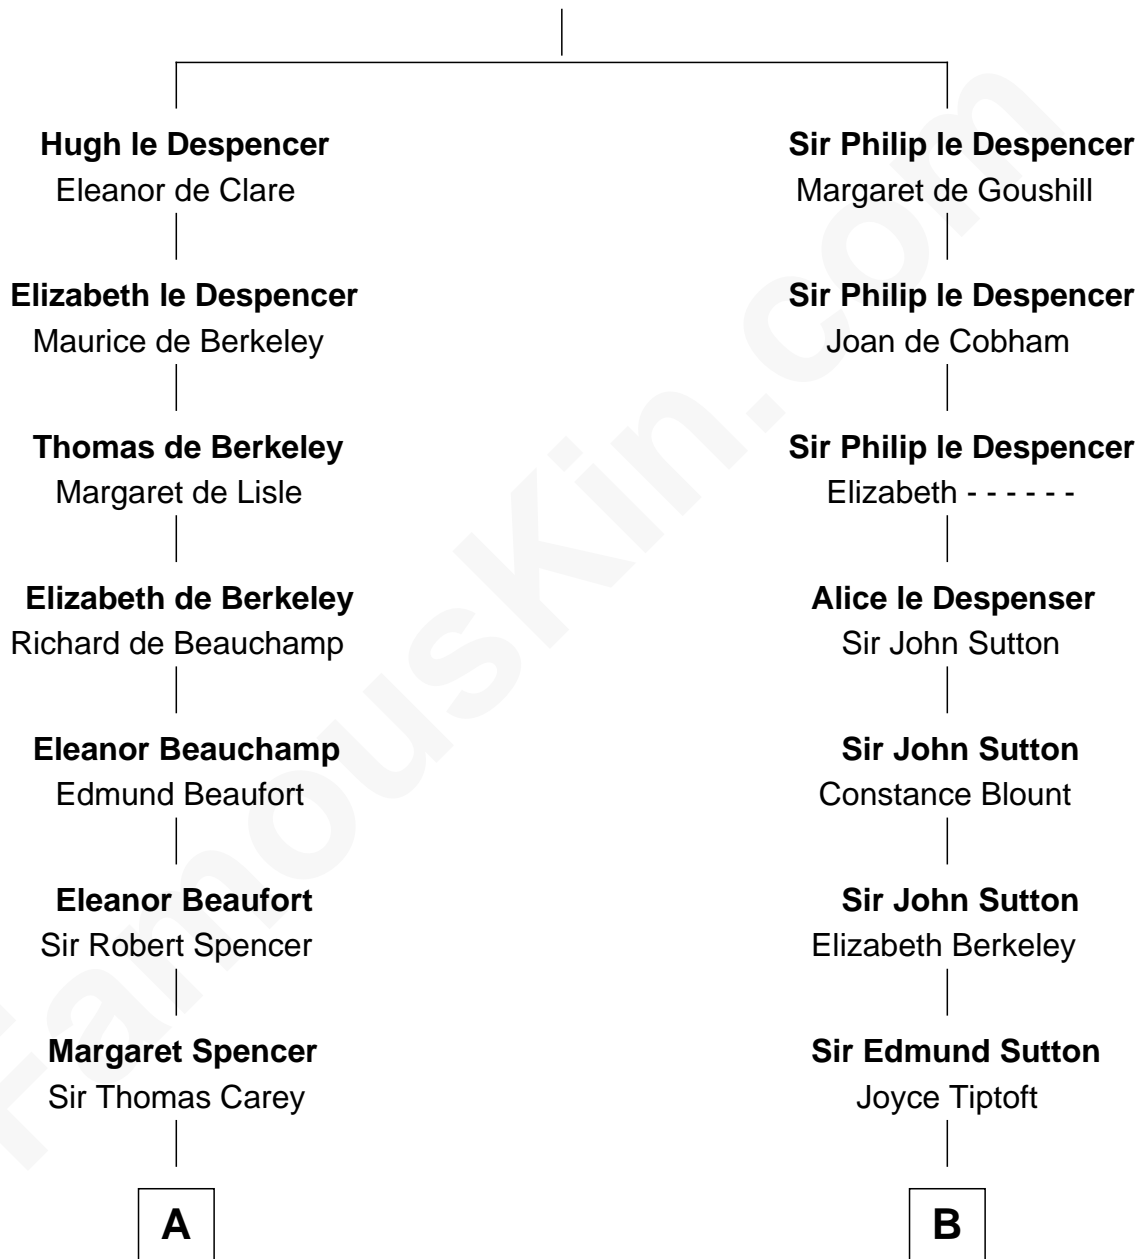

## Relationship Chart of

### Liz Claiborne

*Fashion Designer and Founder of Liz Claiborne Inc.*

16th cousin 4 times removed of

### Bathsheba (Ruggles) Spooner

*First woman executed for murder in U.S. by non-British government*

**Sir Hugh le Despencer**  
Isabella de Beauchamp

**C**

William Charles Cole Claiborne

Louise de Balathier