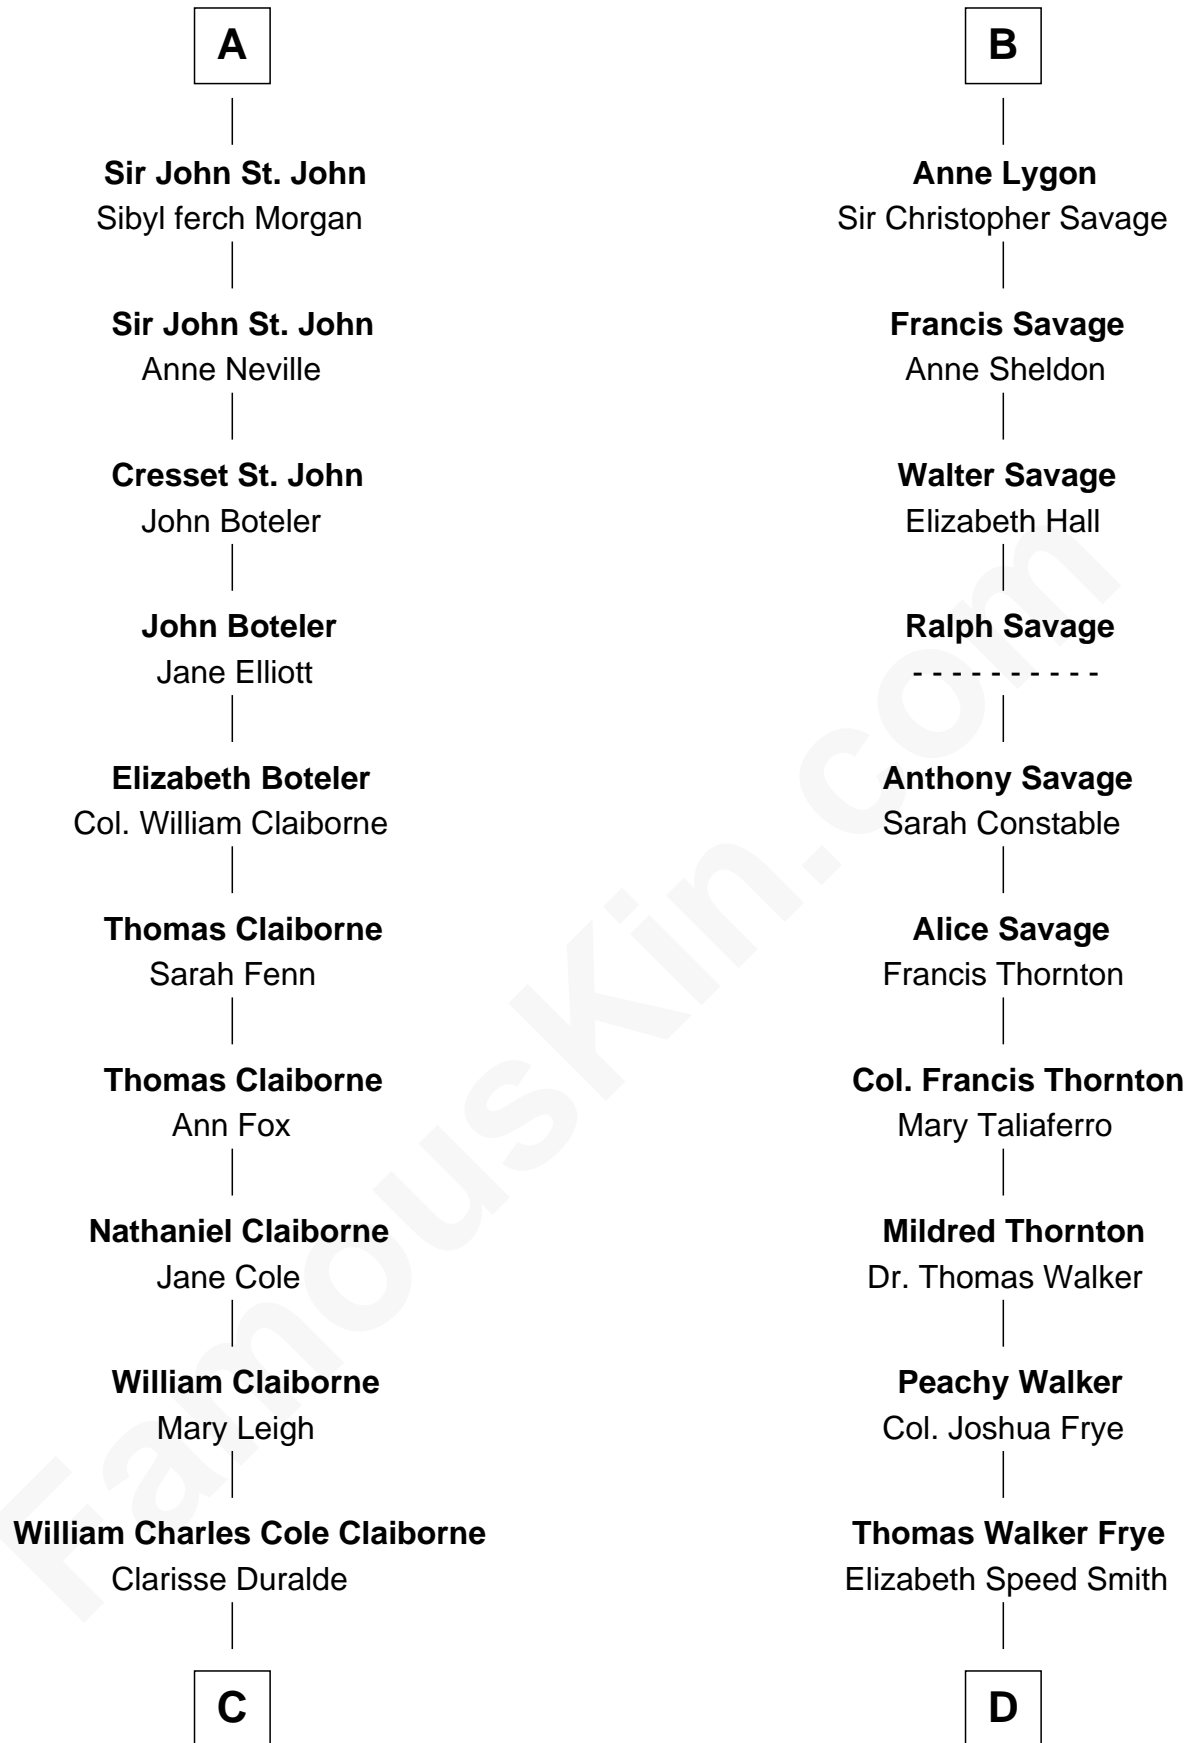

FamousKin.com

Relationship Chart of

Liz Claiborne

Fashion Designer and Founder of Liz Claiborne Inc.

20th cousin of

Adlai Stevenson II
31st Governor of Illinois

Sir Walter de Beauchamp
 Alice de Tony

C

William Charles Cole Claiborne

Louise de Balathier

Fernand Claiborne

Marie Louise Villeré

Omer Villere Claiborne

Carolyn Louise Fenner

Liz Claiborne

Found of Liz Claiborne Inc.