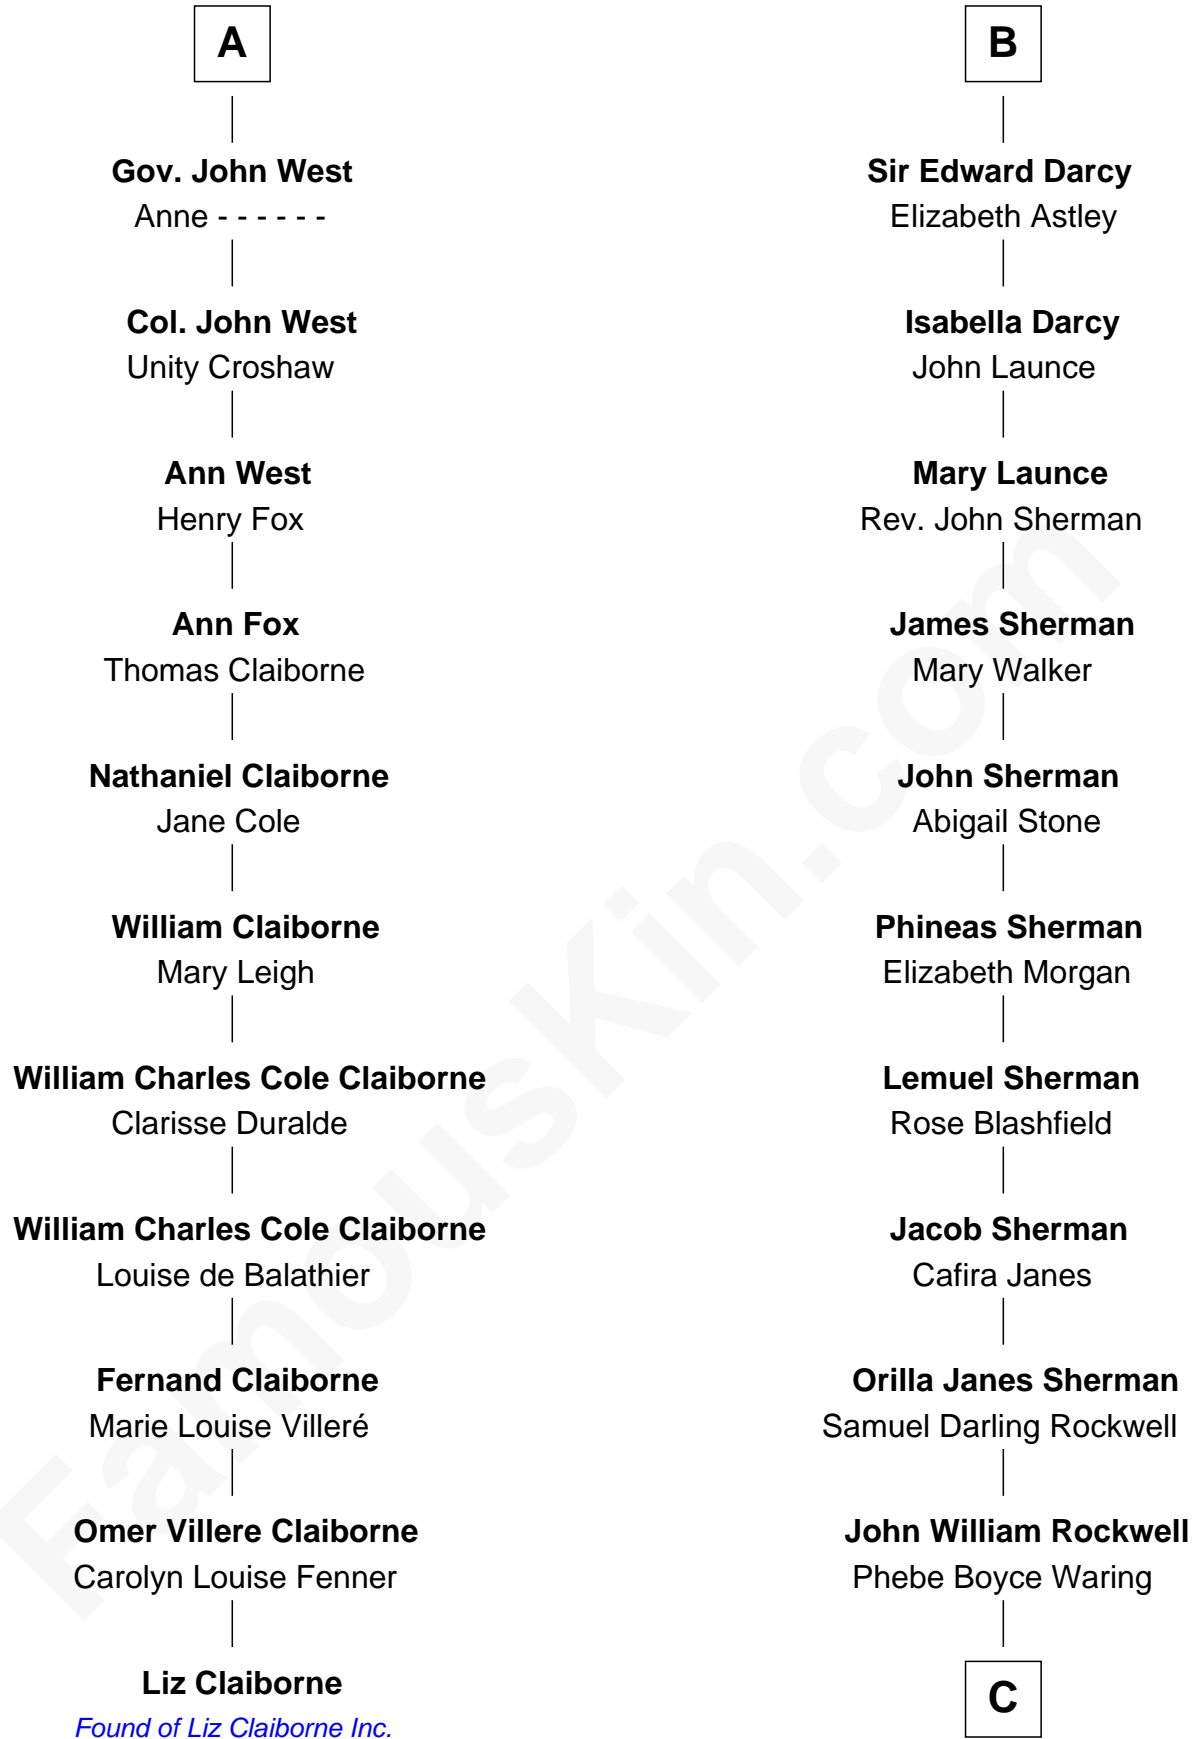

### Liz Claiborne

*Fashion Designer and Founder of Liz Claiborne Inc.*

17th cousin 1 time removed of

**Norman Rockwell**  
*American Artist*

**John of Gaunt**  
Katherine Roet

**Sir John Beaufort**  
Margaret de Holand

**Edmund Beaufort**  
Eleanor Beauchamp

**Eleanor Beaufort**  
Sir Robert Spencer

**Margaret Spencer**  
Sir Thomas Carey

**Sir William Carey**  
Mary Boleyn

**Catherine Carey**  
Sir Francis Knollys

**Anne Knollys**  
Sir Thomas West

**A**

**Joan Beaufort**  
Sir Robert de Ferrers

**Elizabeth Ferrers**  
Sir John de Greystoke

**Joan de Greystoke**  
John Darcy

**Richard Darcy**  
Eleanor Scrope

**Sir William Darcy**  
Eupheme Langton

**Sir Thomas Darcy**  
Dowsabel Tempest

**Sir Arthur Darcy**  
Mary Carew

**B**

**C**

—  
**Jarvis Waring Rockwell**

Anne Mary Hill

—  
**Norman Rockwell**

*American Artist*

FamousKin.com