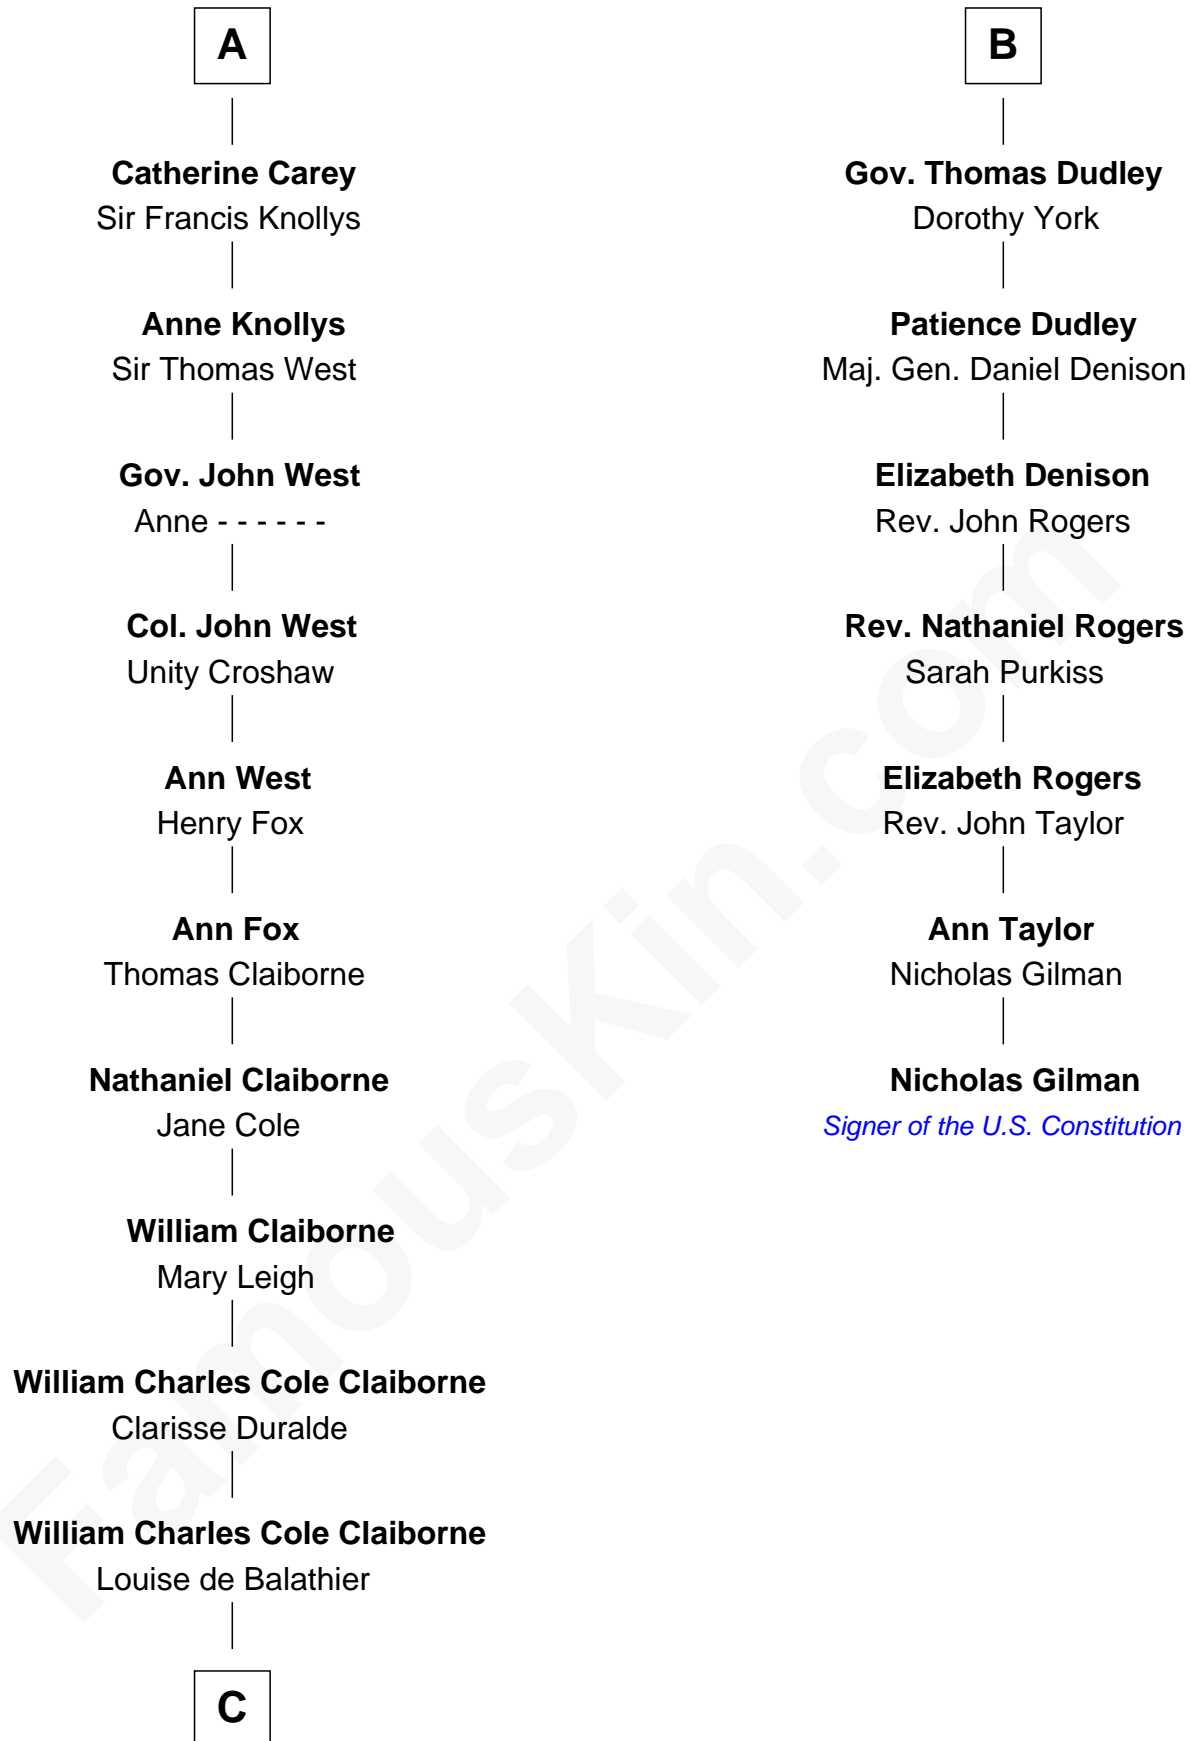

FamousKin.com

Relationship Chart of

Liz Claiborne

Fashion Designer and Founder of Liz Claiborne Inc.

13th cousin 6 times removed of

Nicholas Gilman

Signer of the U.S. Constitution

C

—
Fernand Claiborne
Marie Louise Villeré

—
Omer Villere Claiborne
Carolyn Louise Fenner

—
Liz Claiborne
Found of Liz Claiborne Inc.

FamousKin.com