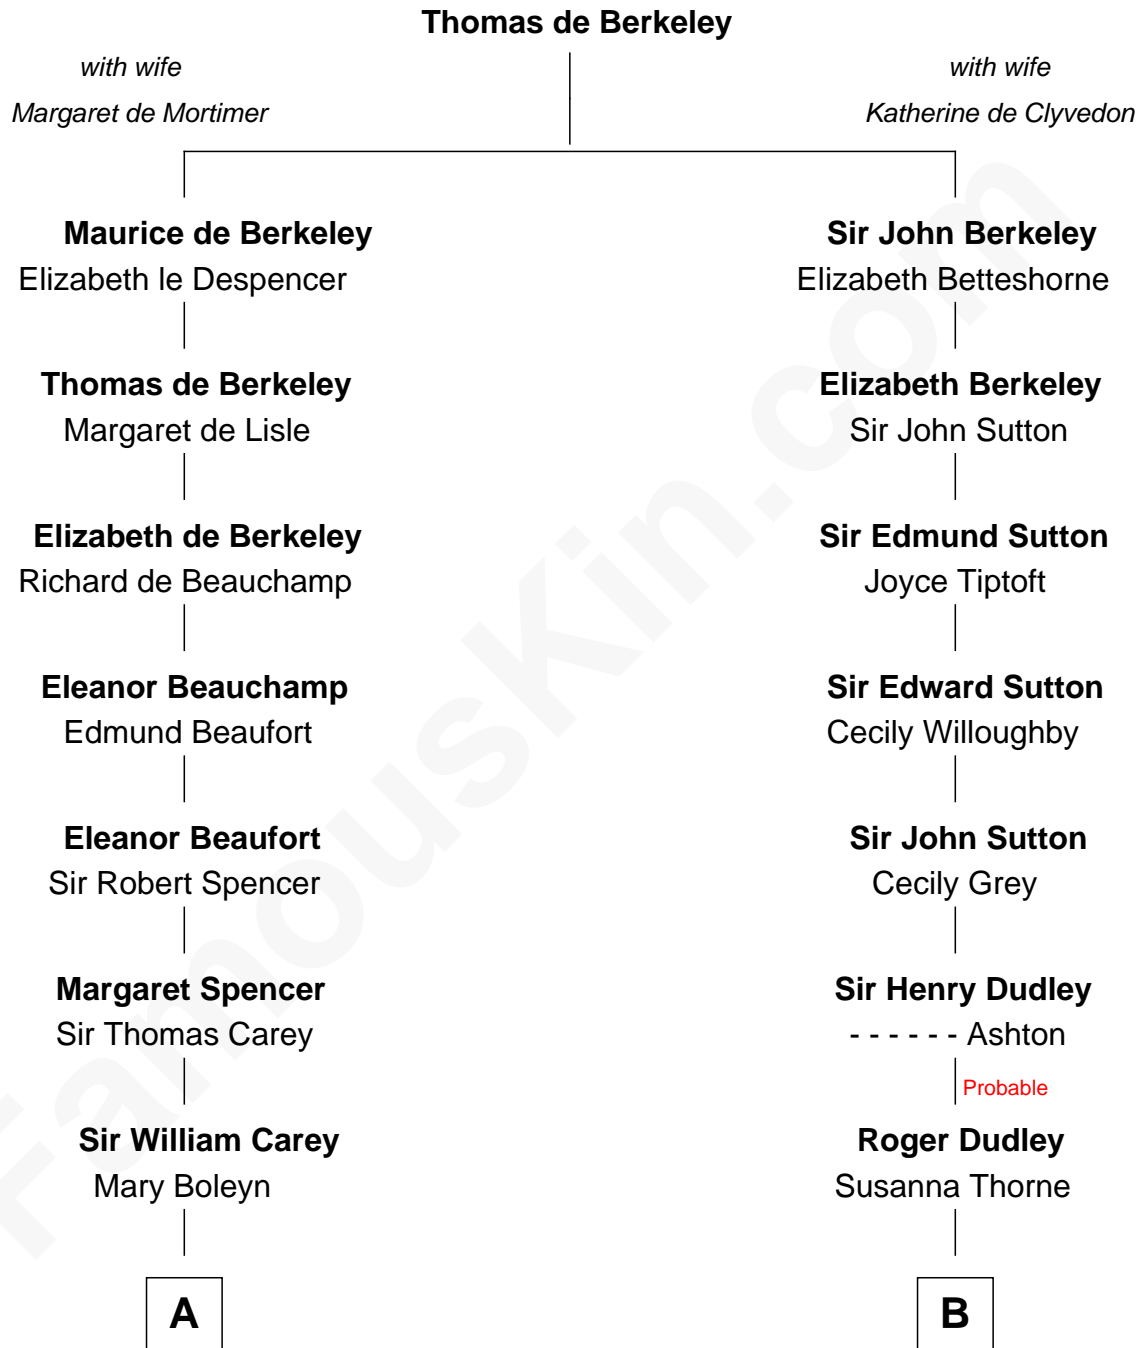

FamousKin.com

Relationship Chart of

Liz Claiborne

Fashion Designer and Founder of Liz Claiborne Inc.

13th cousin 6 times removed of

Nicholas Gilman

Signer of the U.S. Constitution

C

—
Fernand Claiborne
Marie Louise Villeré

—
Omer Villere Claiborne
Carolyn Louise Fenner

—
Liz Claiborne
Found of Liz Claiborne Inc.

FamousKin.com