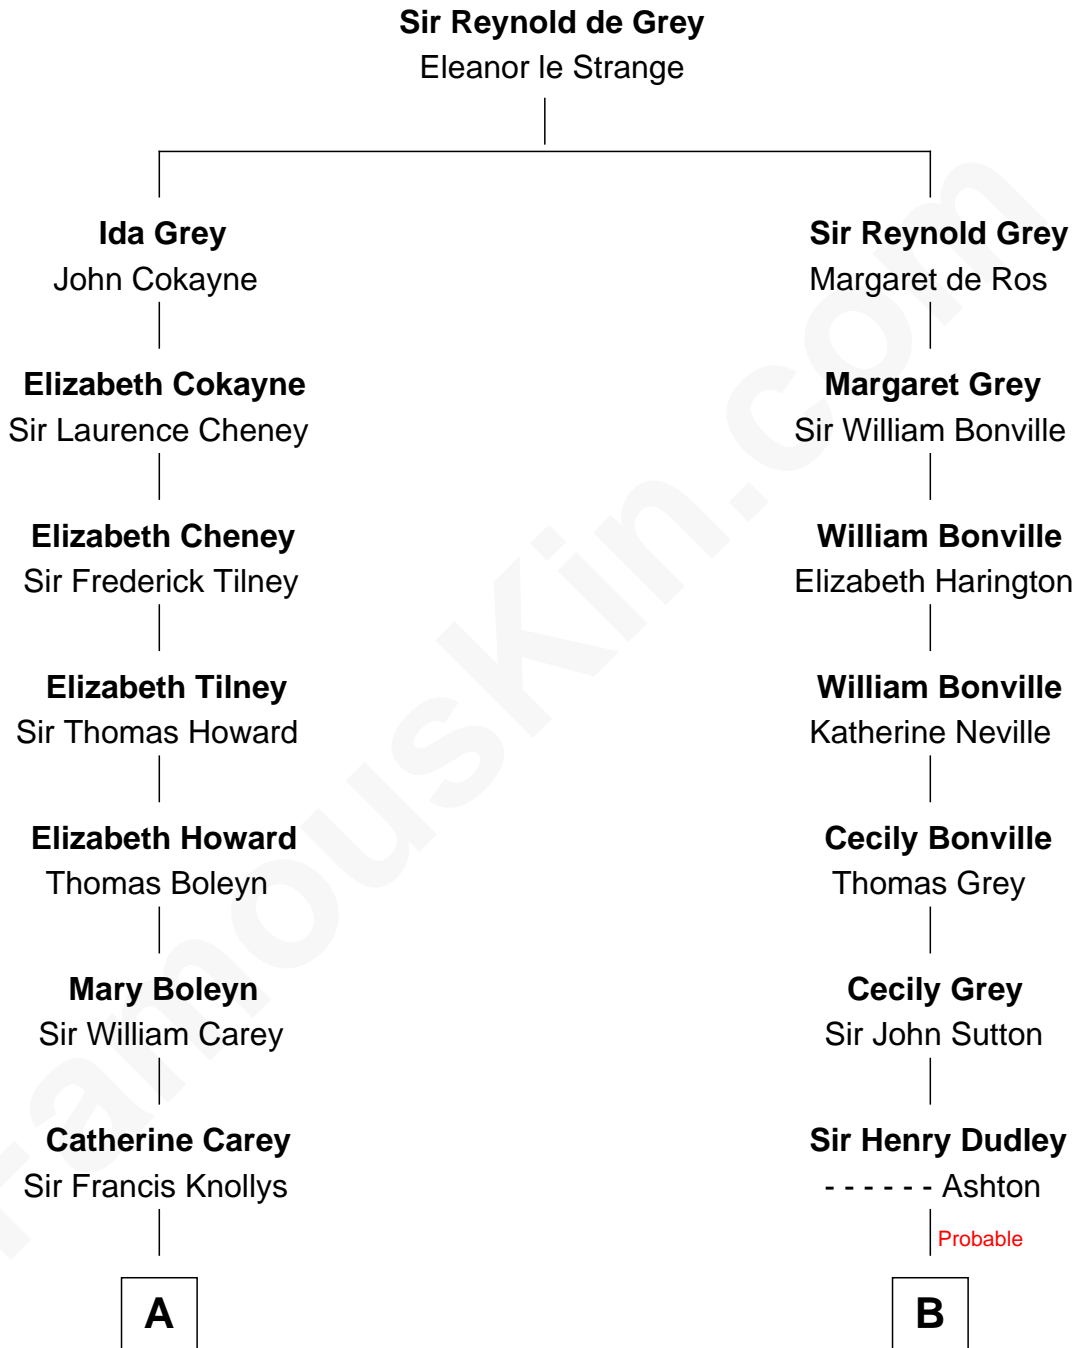

FamousKin.com

Relationship Chart of

Liz Claiborne

Fashion Designer and Founder of Liz Claiborne Inc.

14th cousin 4 times removed of

Nicholas Gilman

Signer of the U.S. Constitution

C

—
Omer Villere Claiborne
Carolyn Louise Fenner

—
Liz Claiborne
Found of Liz Claiborne Inc.

FamousKin.com