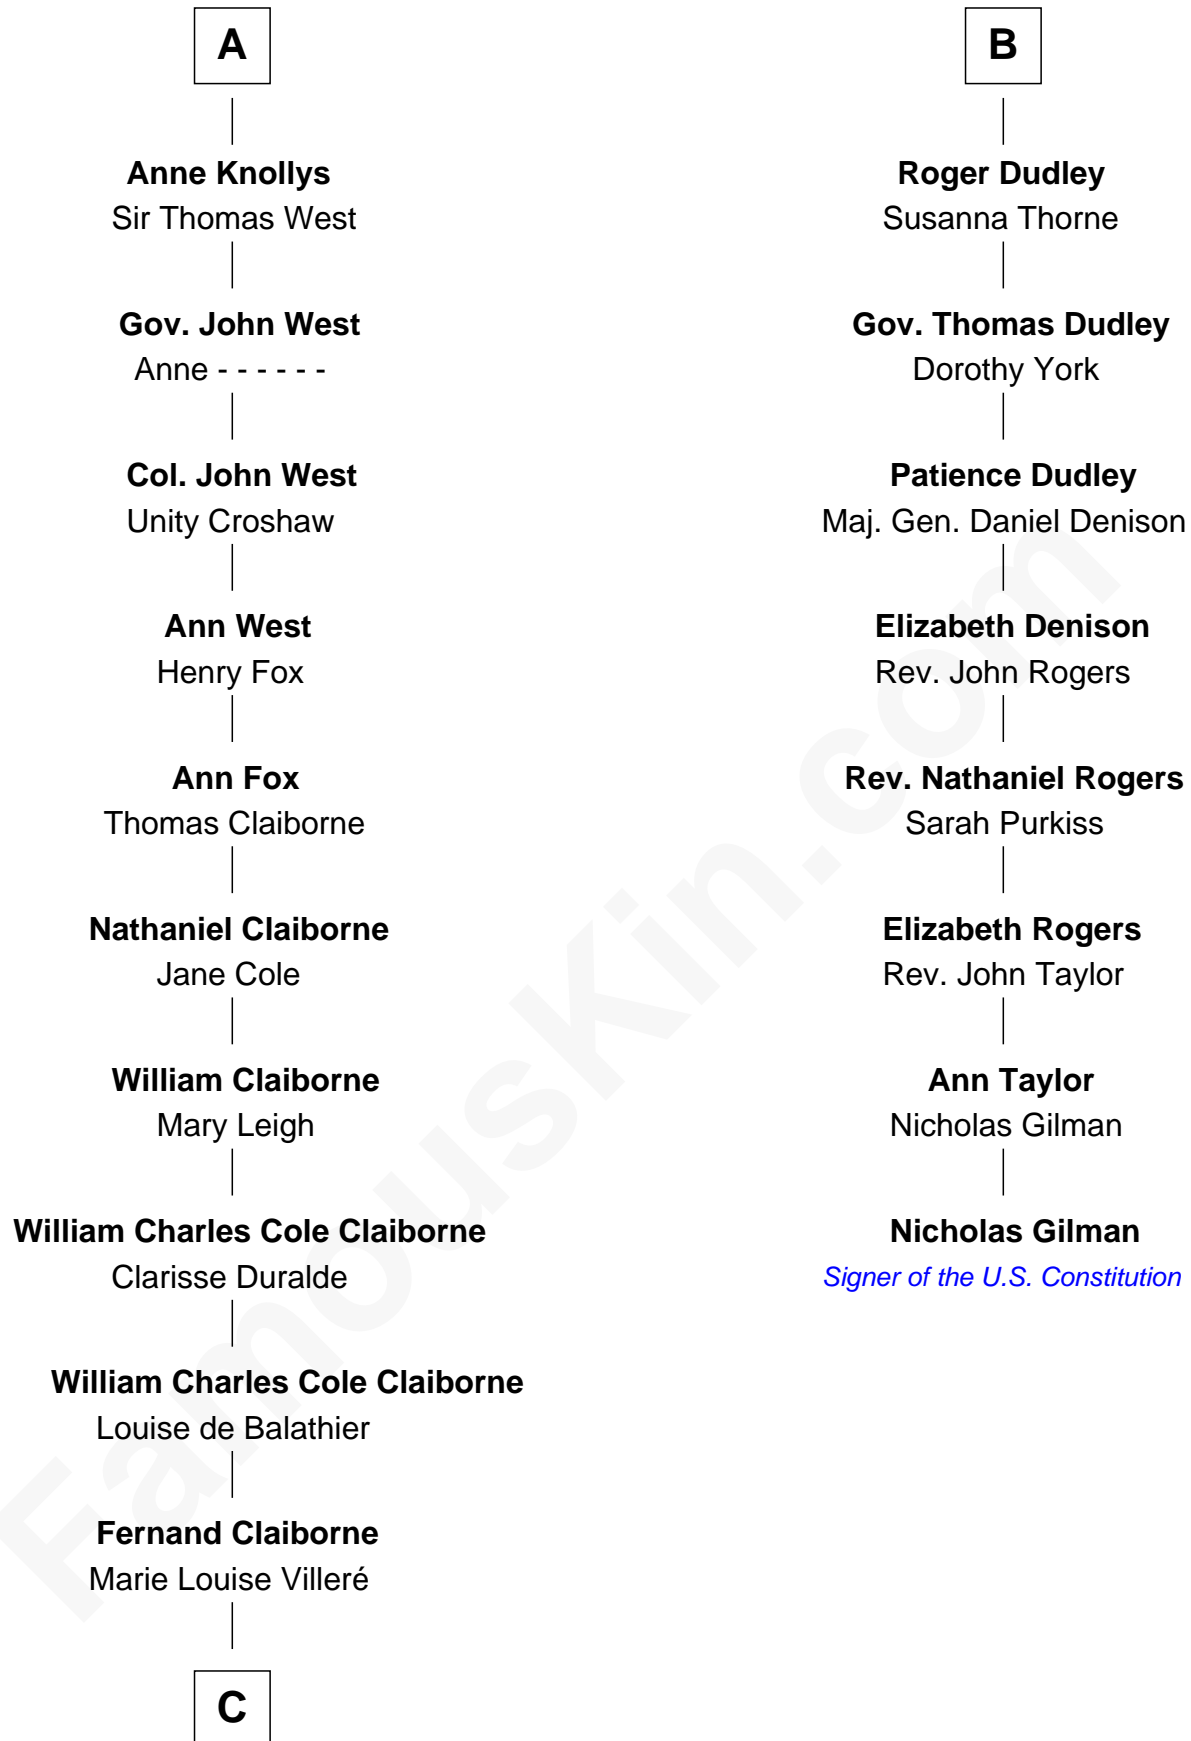

FamousKin.com

Relationship Chart of

Liz Claiborne

Fashion Designer and Founder of Liz Claiborne Inc.

14th cousin 4 times removed of

Nicholas Gilman

Signer of the U.S. Constitution

C

—
Omer Villere Claiborne
Carolyn Louise Fenner

—
Liz Claiborne
Found of Liz Claiborne Inc.

FamousKin.com