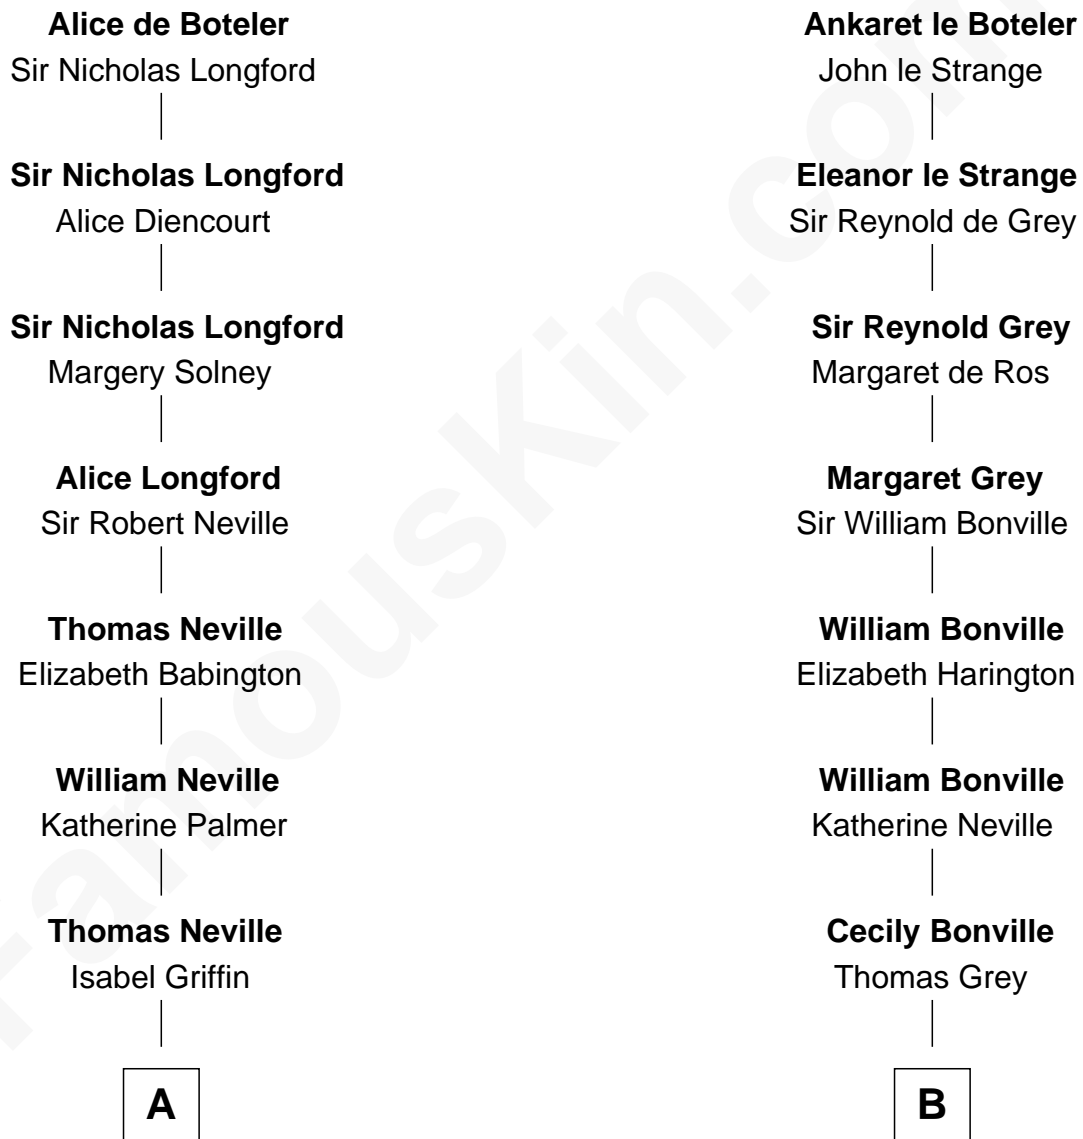

FamousKin.com

Relationship Chart of

Liz Claiborne

Fashion Designer and Founder of Liz Claiborne Inc.

16th cousin 4 times removed of

Nicholas Gilman

Signer of the U.S. Constitution

Sir William de Boteler

Ela Herdeburgh

C

William Charles Cole Claiborne

Louise de Balathier

Fernand Claiborne

Marie Louise Villeré

Omer Villere Claiborne

Carolyn Louise Fenner