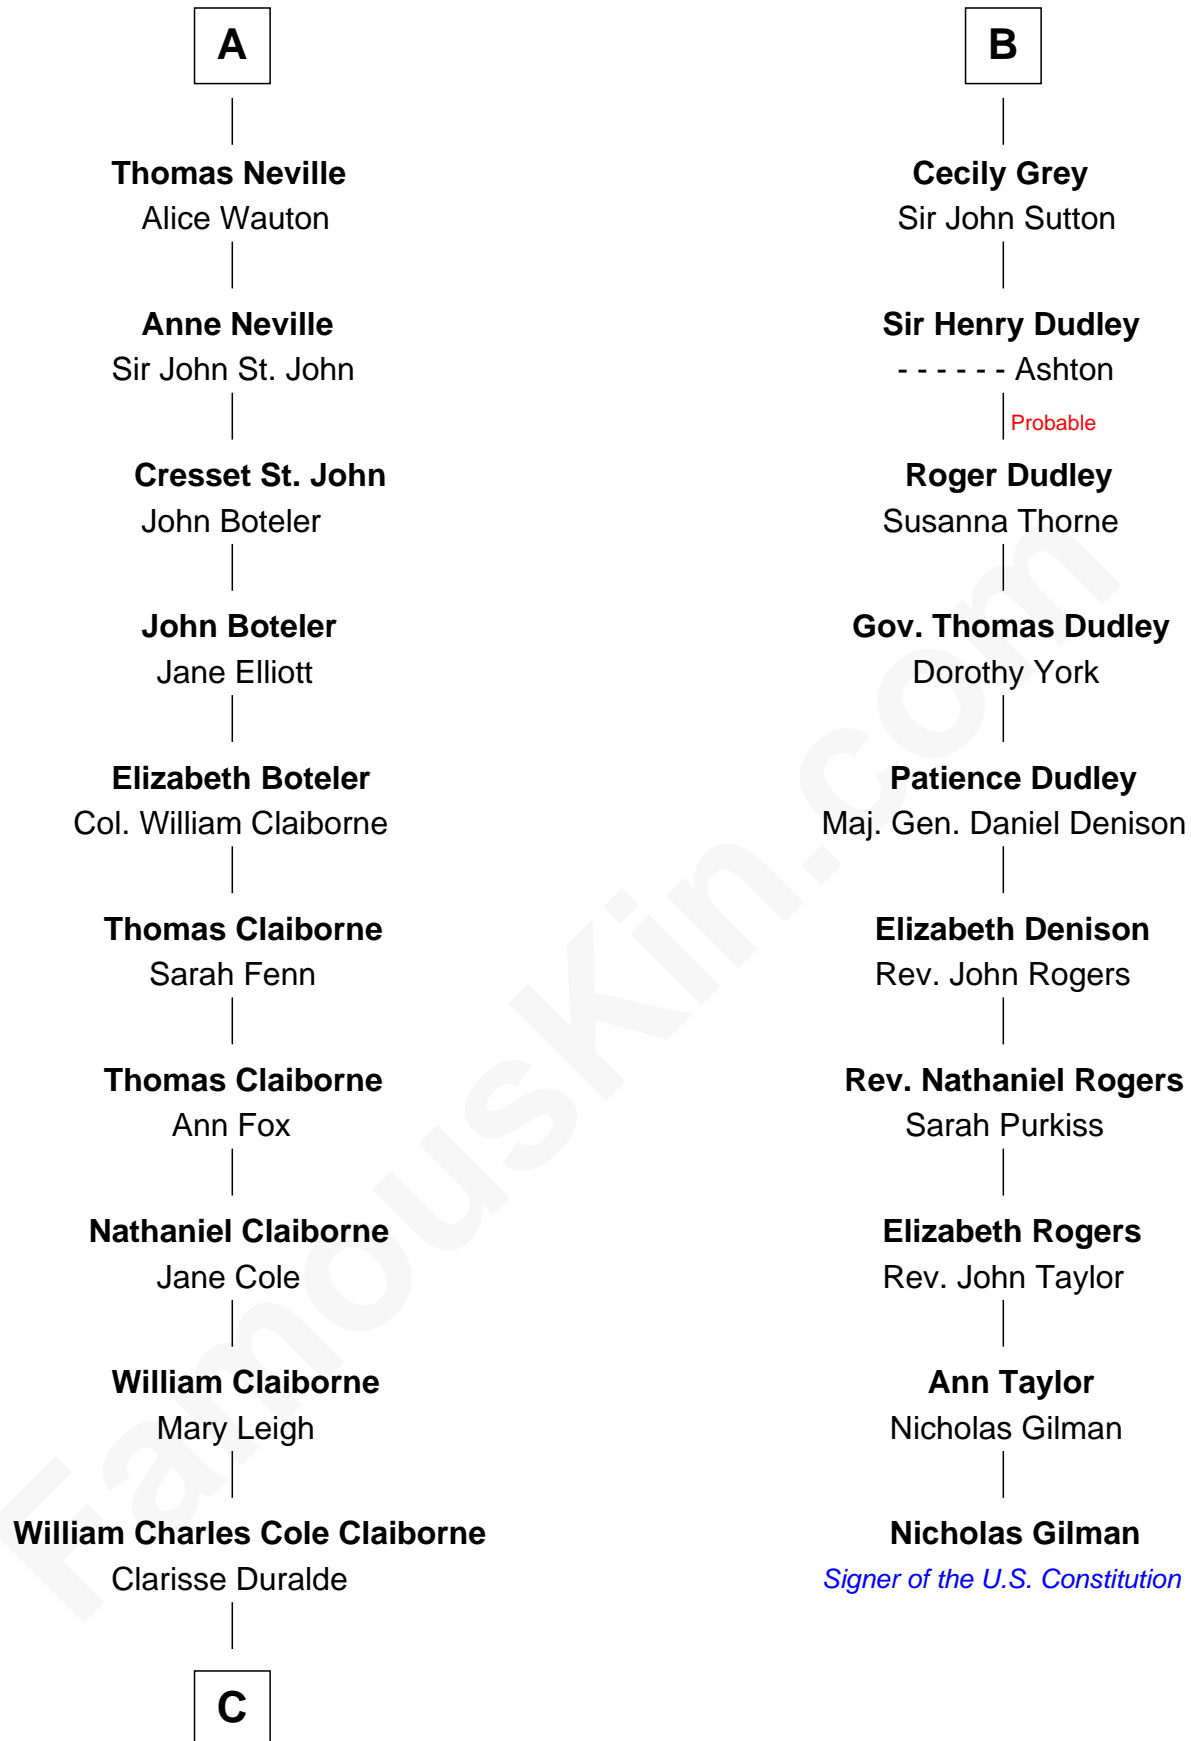

FamousKin.com

Relationship Chart of

Liz Claiborne

Fashion Designer and Founder of Liz Claiborne Inc.

16th cousin 4 times removed of

Nicholas Gilman

Signer of the U.S. Constitution

Sir William de Boteler

Ela Herdeburgh

C

William Charles Cole Claiborne

Louise de Balathier

Fernand Claiborne

Marie Louise Villeré

Omer Villere Claiborne

Carolyn Louise Fenner