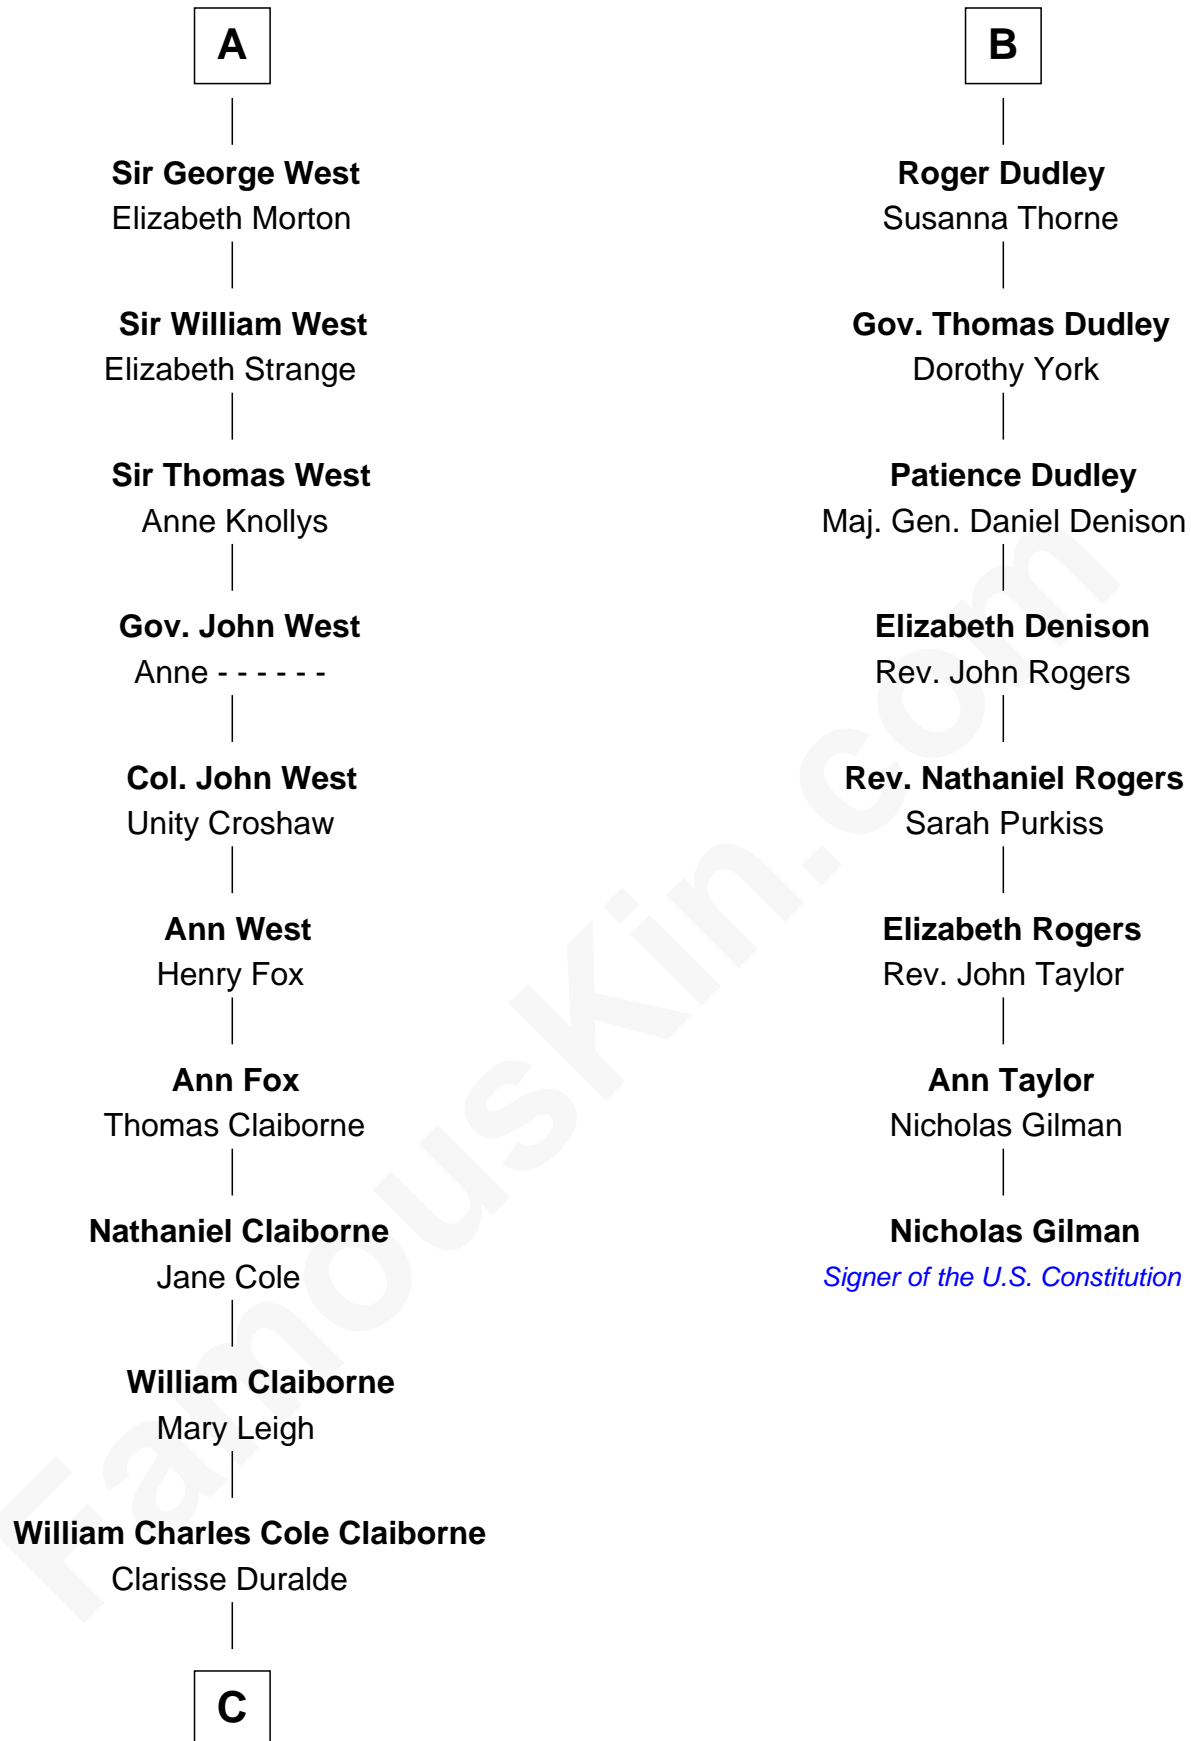

FamousKin.com

Relationship Chart of

Liz Claiborne

Fashion Designer and Founder of Liz Claiborne Inc.

14th cousin 6 times removed of

Nicholas Gilman

Signer of the U.S. Constitution

C

William Charles Cole Claiborne

Louise de Balathier

Fernand Claiborne

Marie Louise Villeré

Omer Villere Claiborne

Carolyn Louise Fenner

Liz Claiborne

Found of Liz Claiborne Inc.