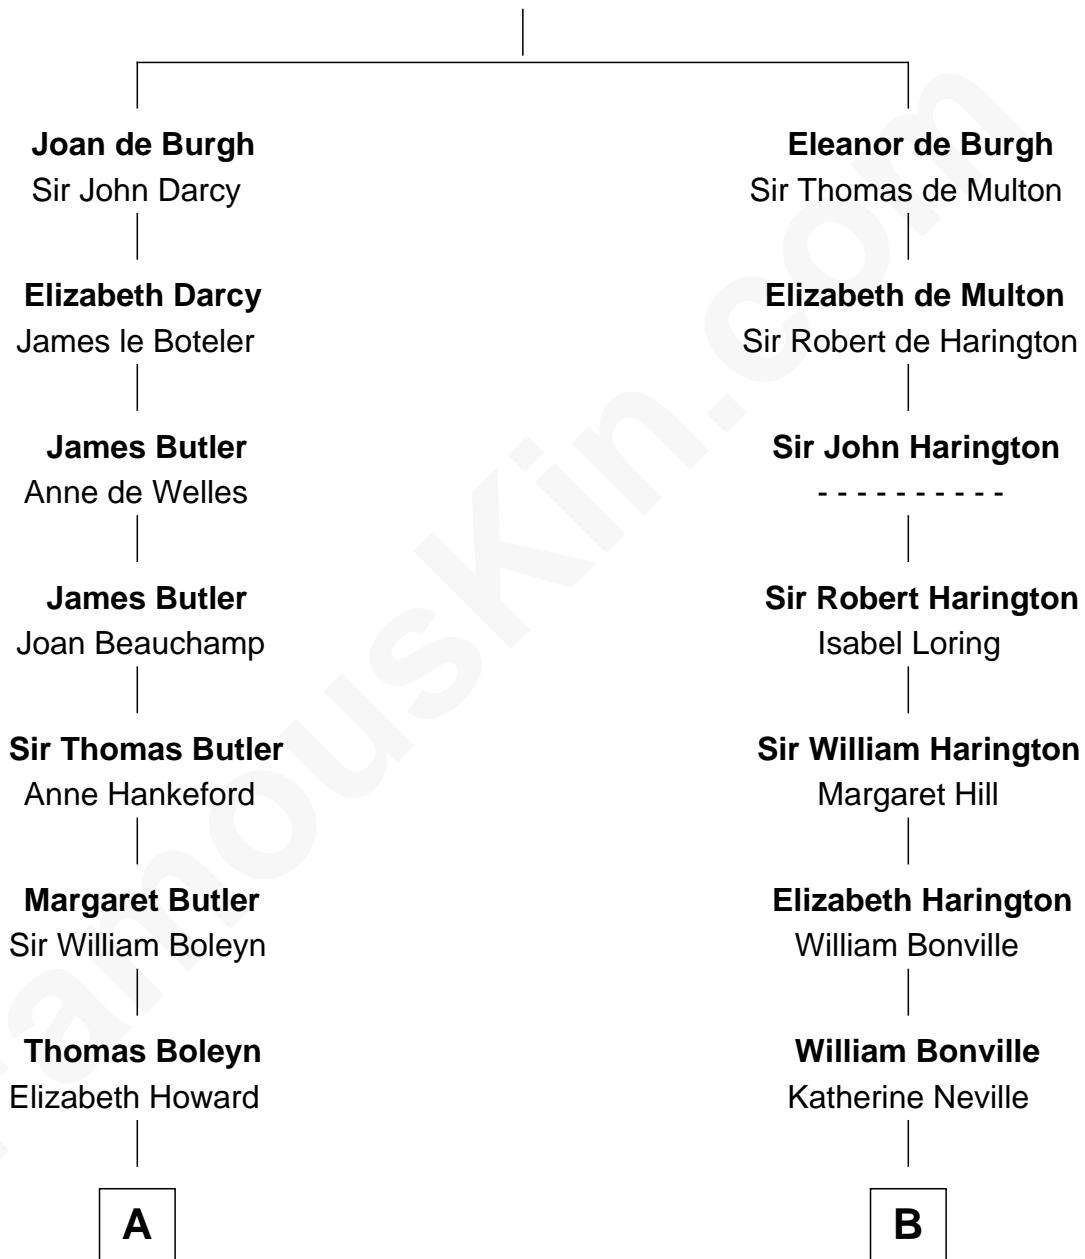

## Relationship Chart of

### Liz Claiborne

*Fashion Designer and Founder of Liz Claiborne Inc.*

17th cousin 3 times removed of

### Nicholas Gilman

*Signer of the U.S. Constitution*

**Sir Richard de Burgh**

Margaret - - - - -

**C**

William Charles Cole Claiborne

Louise de Balathier

Fernand Claiborne