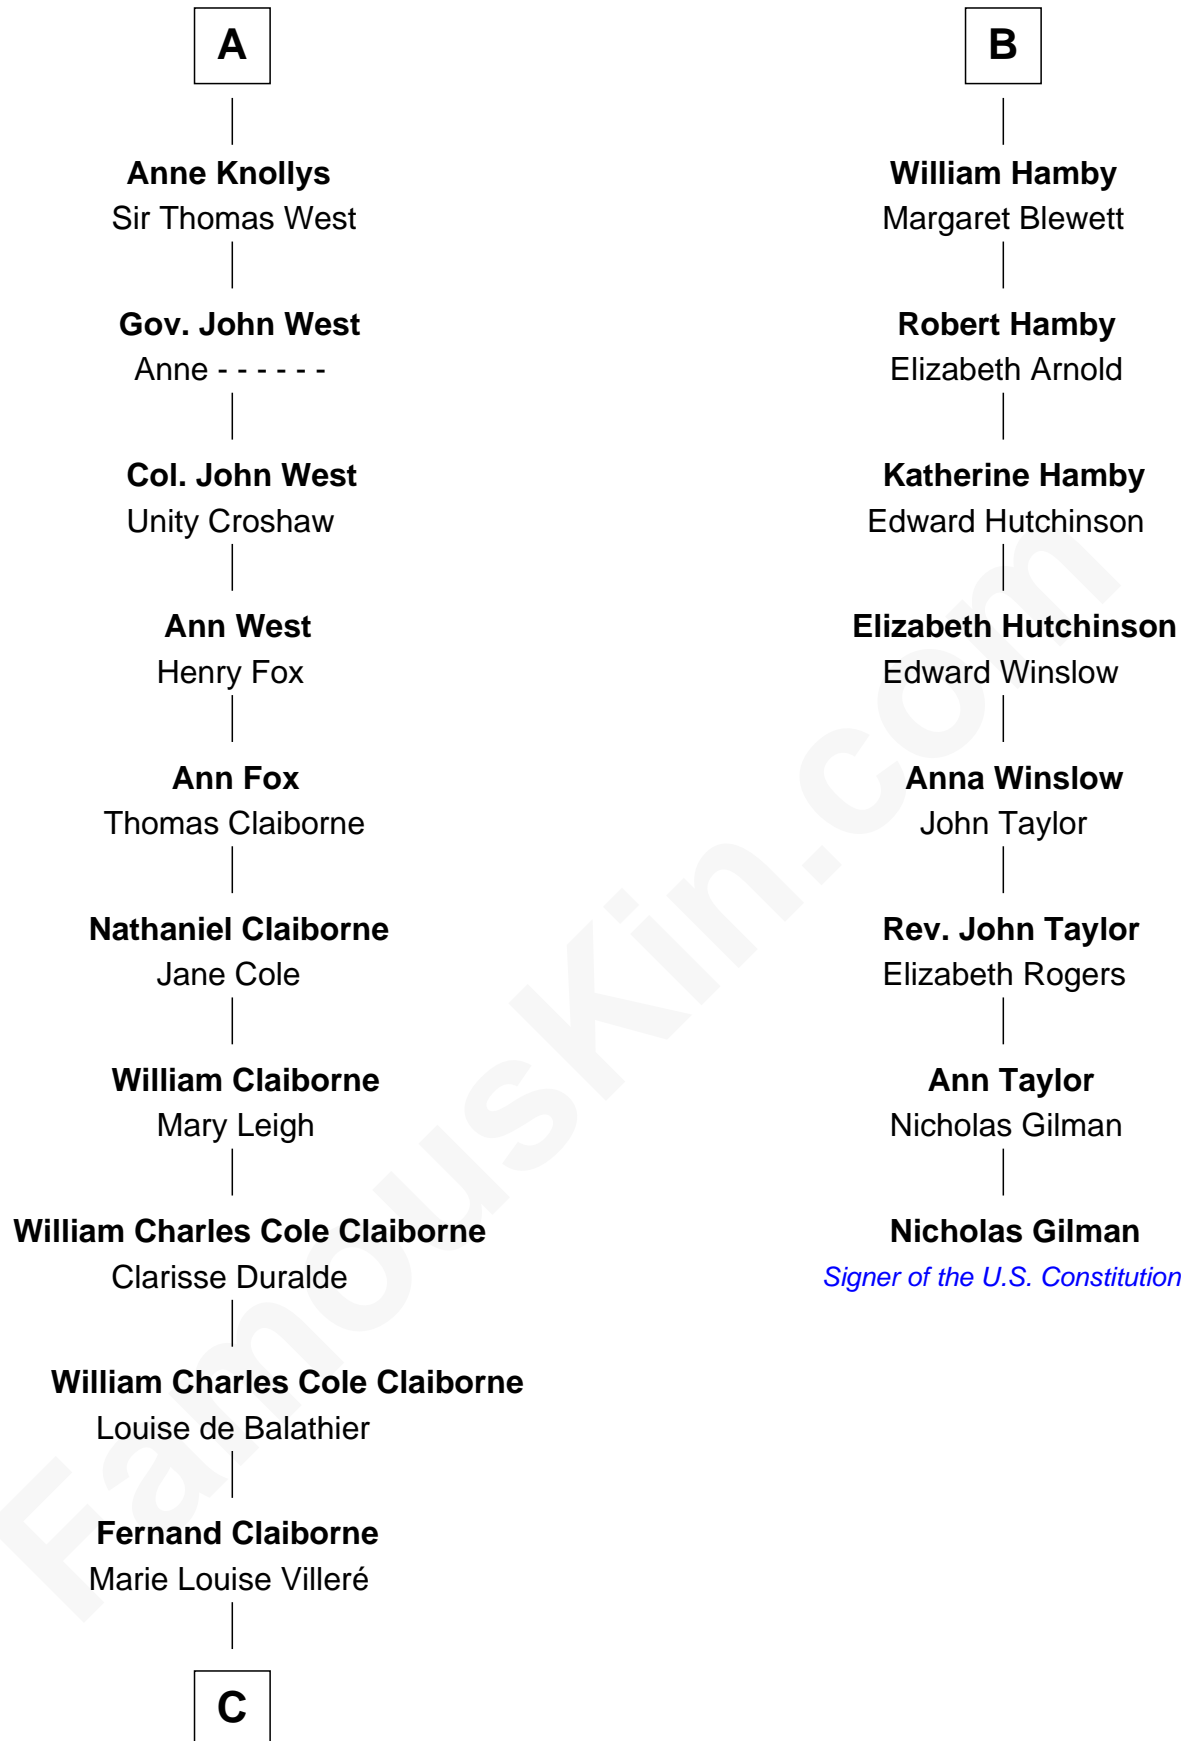

FamousKin.com

Relationship Chart of

Liz Claiborne

Fashion Designer and Founder of Liz Claiborne Inc.

14th cousin 4 times removed of

Nicholas Gilman

Signer of the U.S. Constitution

John de Welles

Maud de Roos

C

—
Omer Villere Claiborne

Carolyn Louise Fenner

—
Liz Claiborne

Found of Liz Claiborne Inc.

FamousKin.com