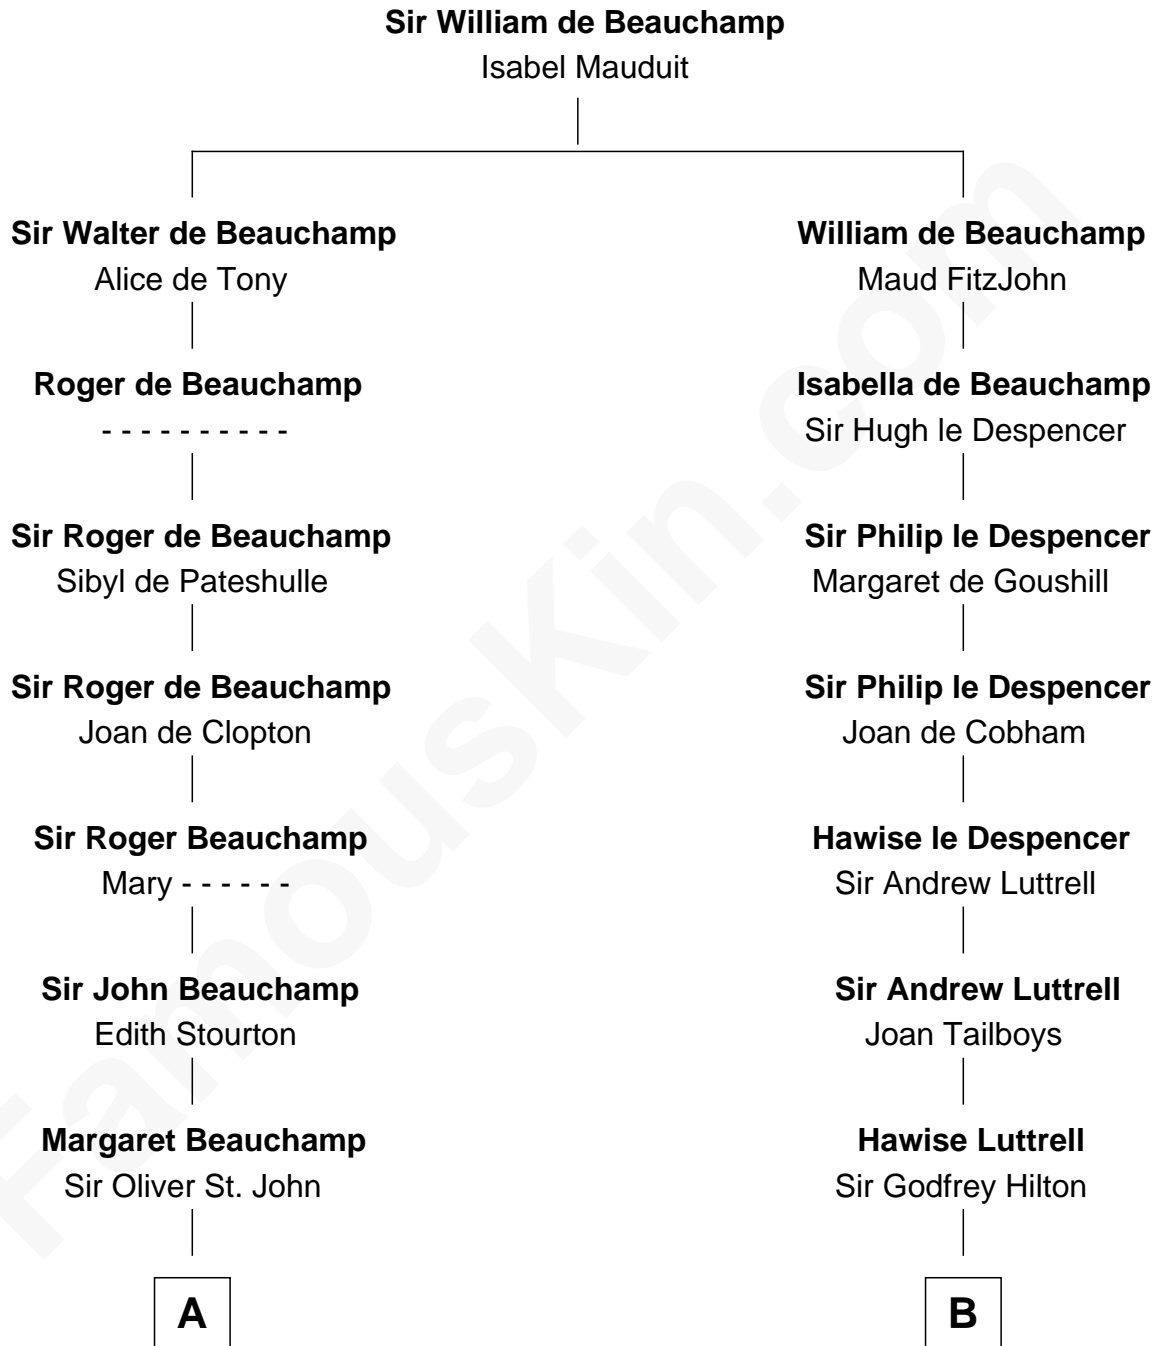

FamousKin.com

Relationship Chart of

Liz Claiborne

Fashion Designer and Founder of Liz Claiborne Inc.

18th cousin 3 times removed of

Nicholas Gilman

Signer of the U.S. Constitution

C

William Charles Cole Claiborne
Clarisse Duralde

William Charles Cole Claiborne
Louise de Balathier

Fernand Claiborne
Marie Louise Villeré

Omer Villere Claiborne
Carolyn Louise Fenner

Liz Claiborne
Found of Liz Claiborne Inc.