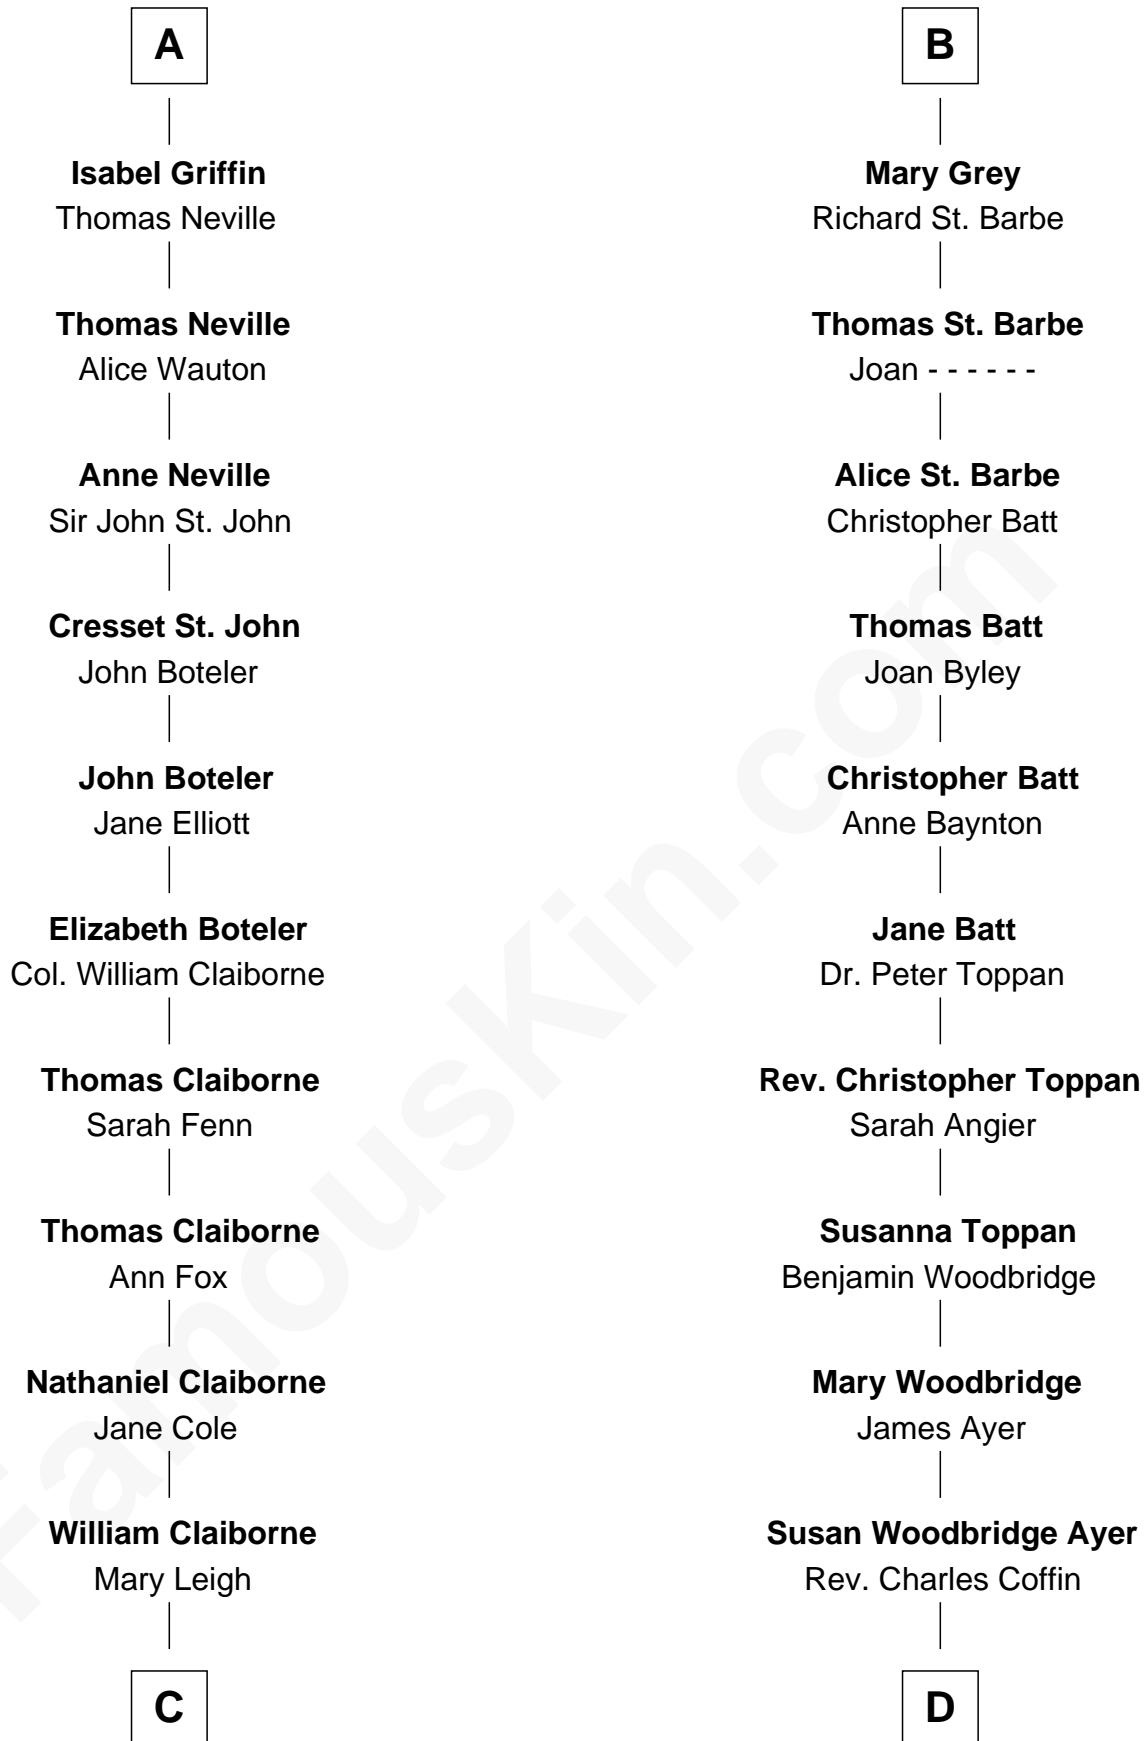

FamousKin.com

Relationship Chart of

Liz Claiborne

Fashion Designer and Founder of Liz Claiborne Inc.

20th cousin 1 time removed of

Tennessee Williams

Author of A Streetcar Named Desire

Sir Henry de Hastings

Sir Reynold Grey

Joan Astley

Robert Grey

Eleanor Lowe

Humphrey Grey

Anne Fielding

B

C

William Charles Cole Claiborne

Clarisse Duralde

William Charles Cole Claiborne

Louise de Balathier

Fernand Claiborne

Marie Louise Villeré

Omer Villere Claiborne

Carolyn Louise Fenner