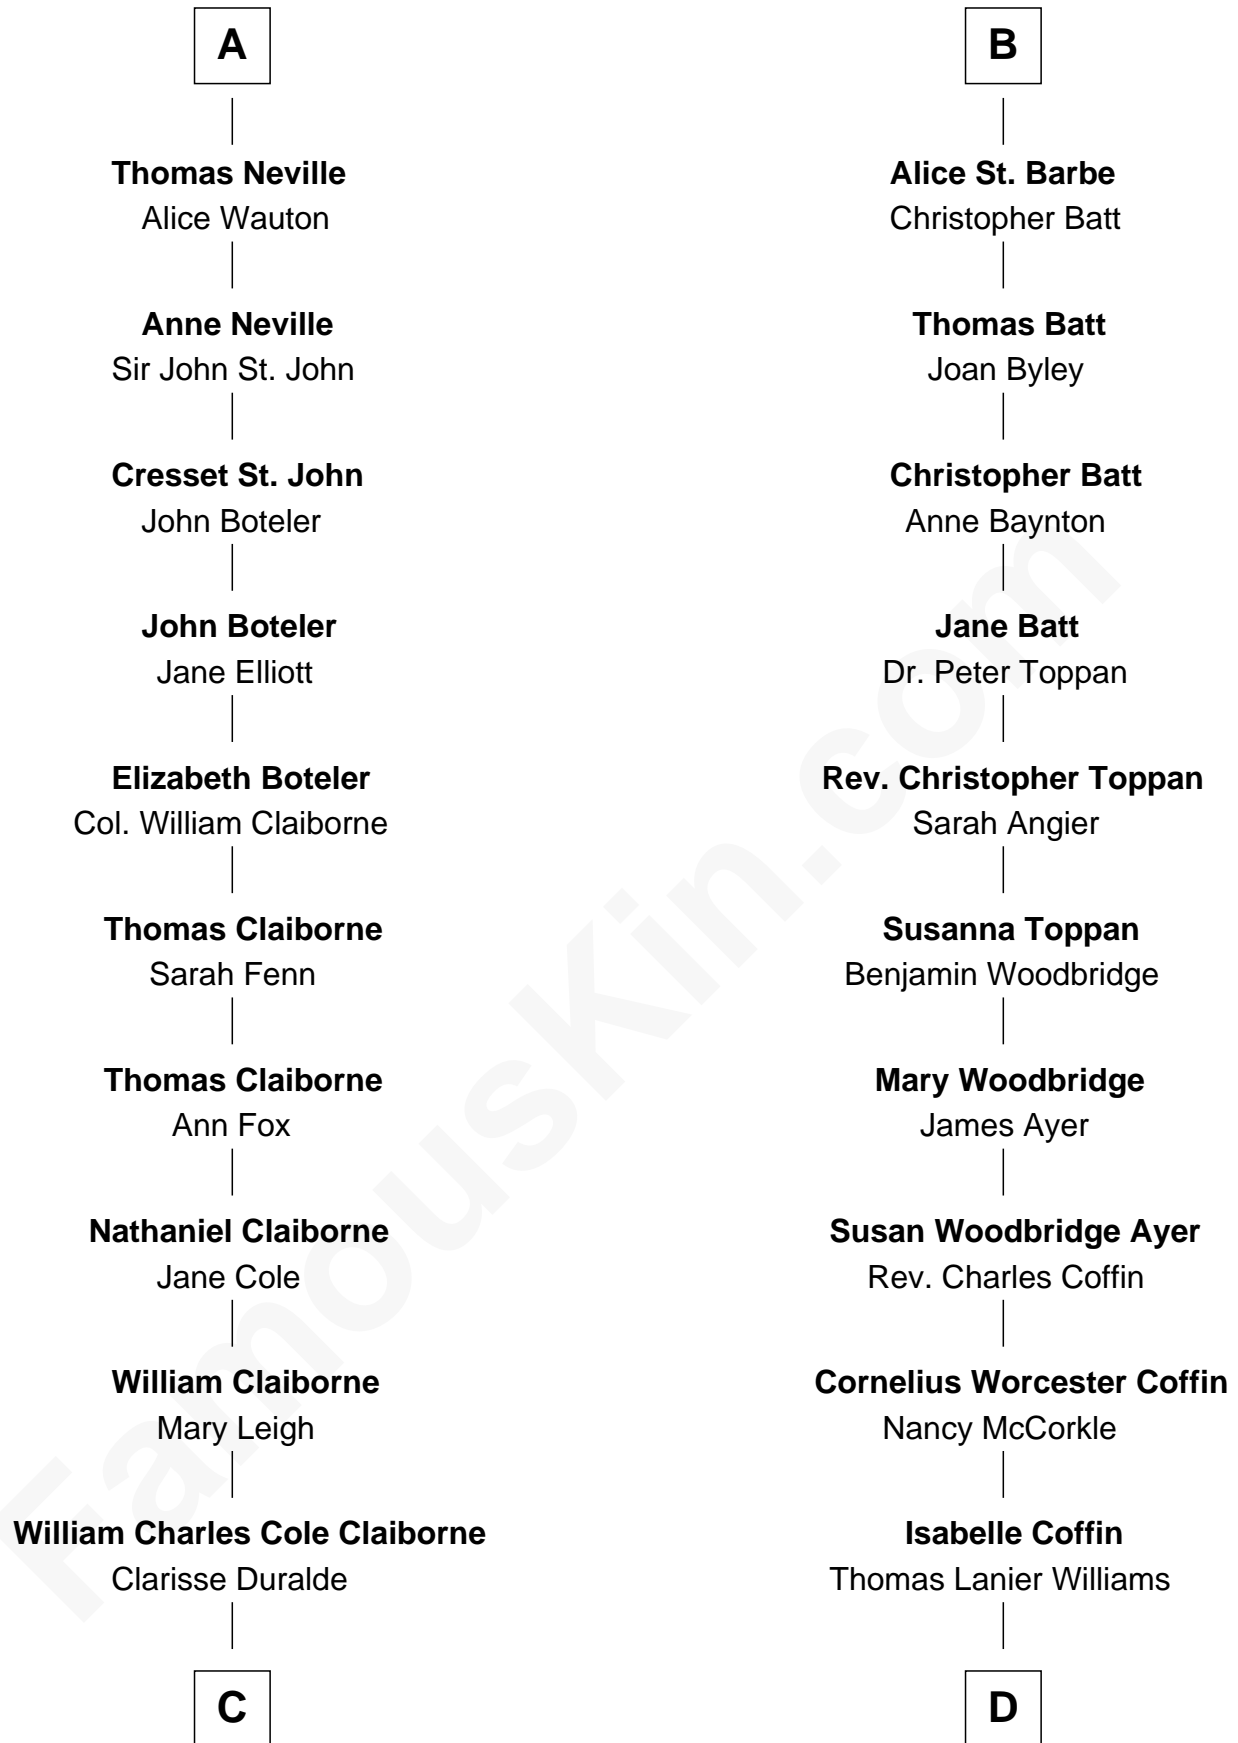

FamousKin.com

Relationship Chart of

Liz Claiborne

Fashion Designer and Founder of Liz Claiborne Inc.

18th cousin 2 times removed of

Tennessee Williams

Author of A Streetcar Named Desire

Sir William de Boteler

Ela Herdeburgh

C

William Charles Cole Claiborne

Louise de Balathier

Fernand Claiborne

Marie Louise Villeré

Omer Villere Claiborne

Carolyn Louise Fenner