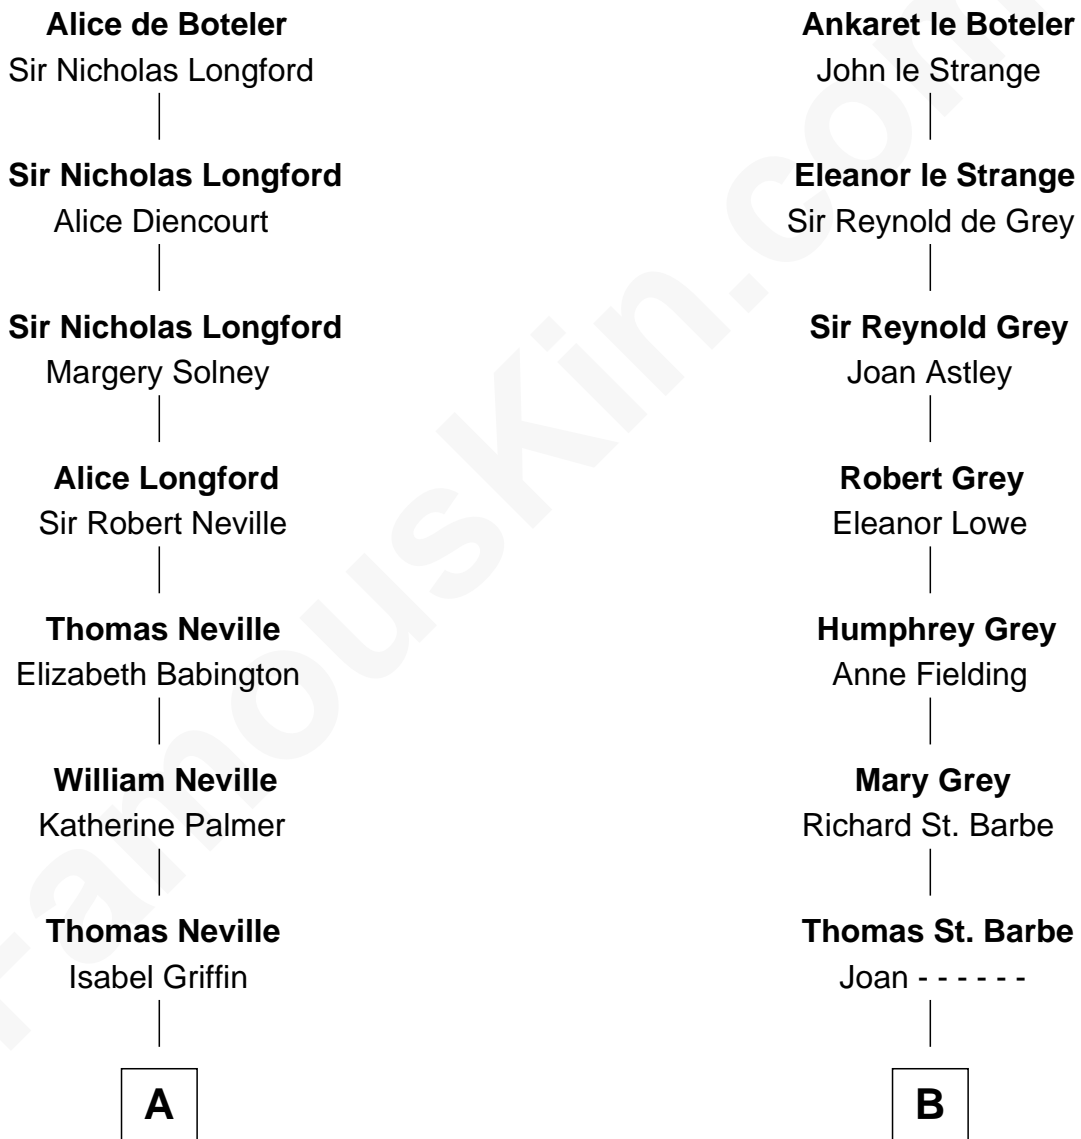

FamousKin.com

Relationship Chart of

Liz Claiborne

Fashion Designer and Founder of Liz Claiborne Inc.

18th cousin 2 times removed of

Tennessee Williams

Author of A Streetcar Named Desire

Sir William de Boteler

Ela Herdeburgh

C

William Charles Cole Claiborne

Louise de Balathier

Fernand Claiborne

Marie Louise Villeré

Omer Villere Claiborne

Carolyn Louise Fenner