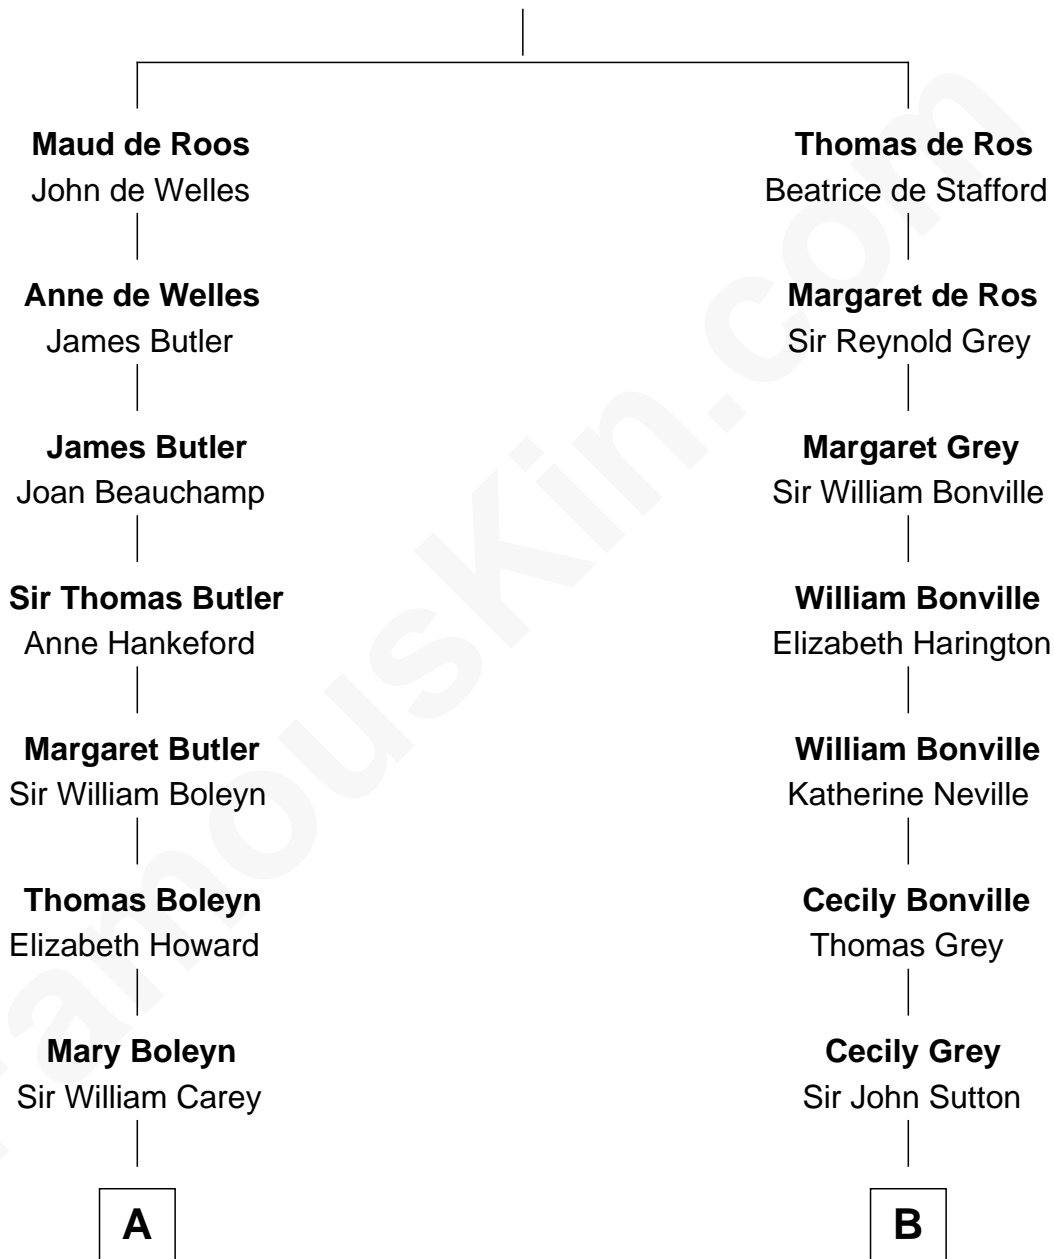

FamousKin.com

Relationship Chart of

Liz Claiborne

Fashion Designer and Founder of Liz Claiborne Inc.

19th cousin of

Tennessee Williams

Author of A Streetcar Named Desire

Sir William de Ros
Margery de Badlesmere

C

Fernand Claiborne
Marie Louise Villeré

Omer Villere Claiborne
Carolyn Louise Fenner

Liz Claiborne
Found of Liz Claiborne Inc.

D

Isabelle Coffin
Thomas Lanier Williams

Cornelius Coffin Williams
Edwina Dakin

Tennessee Williams
Author of A Streetcar Named Desire

FamousKin.com