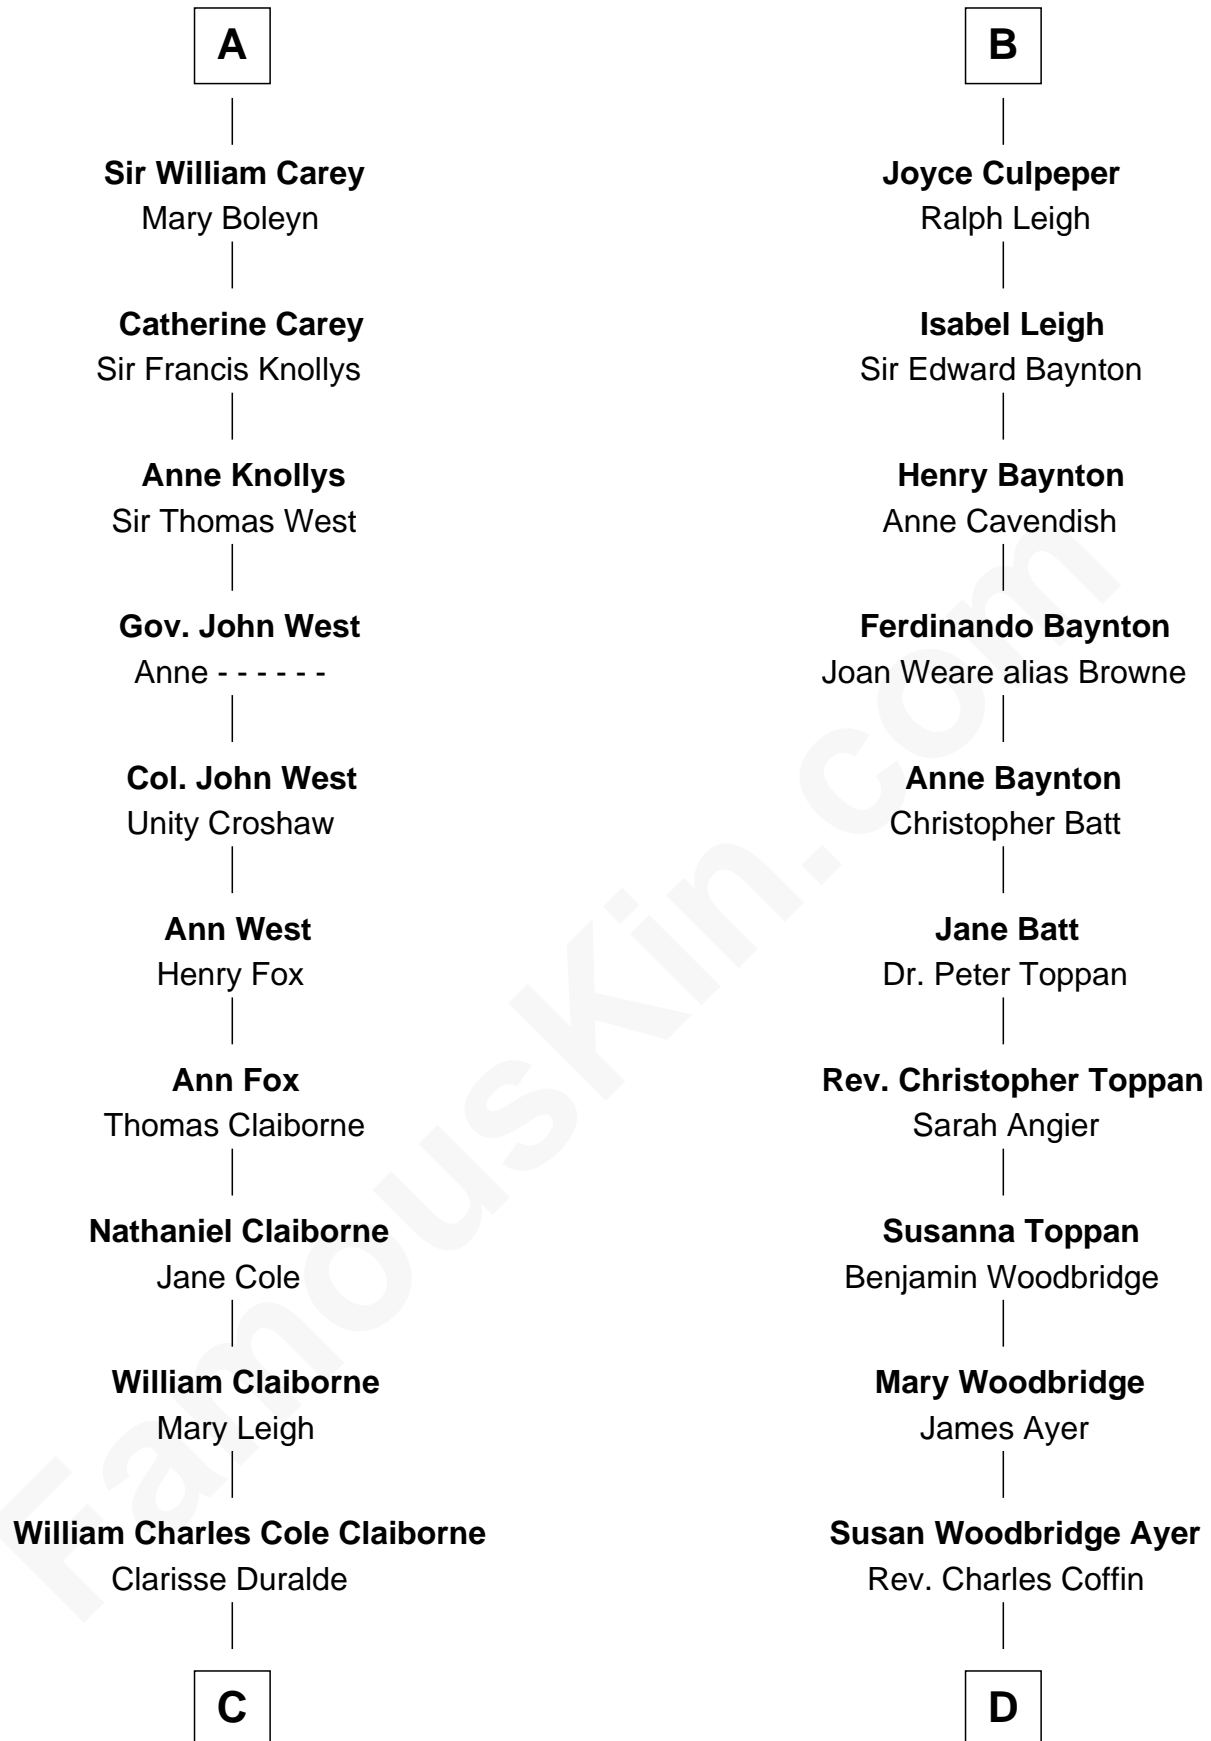

FamousKin.com

Relationship Chart of

Liz Claiborne

Fashion Designer and Founder of Liz Claiborne Inc.

20th cousin of

Tennessee Williams

Author of A Streetcar Named Desire

Sir Gilbert de Clare

Joan of Acre

C

William Charles Cole Claiborne

Louise de Balathier

Fernand Claiborne

Marie Louise Villeré

Omer Villere Claiborne

Carolyn Louise Fenner