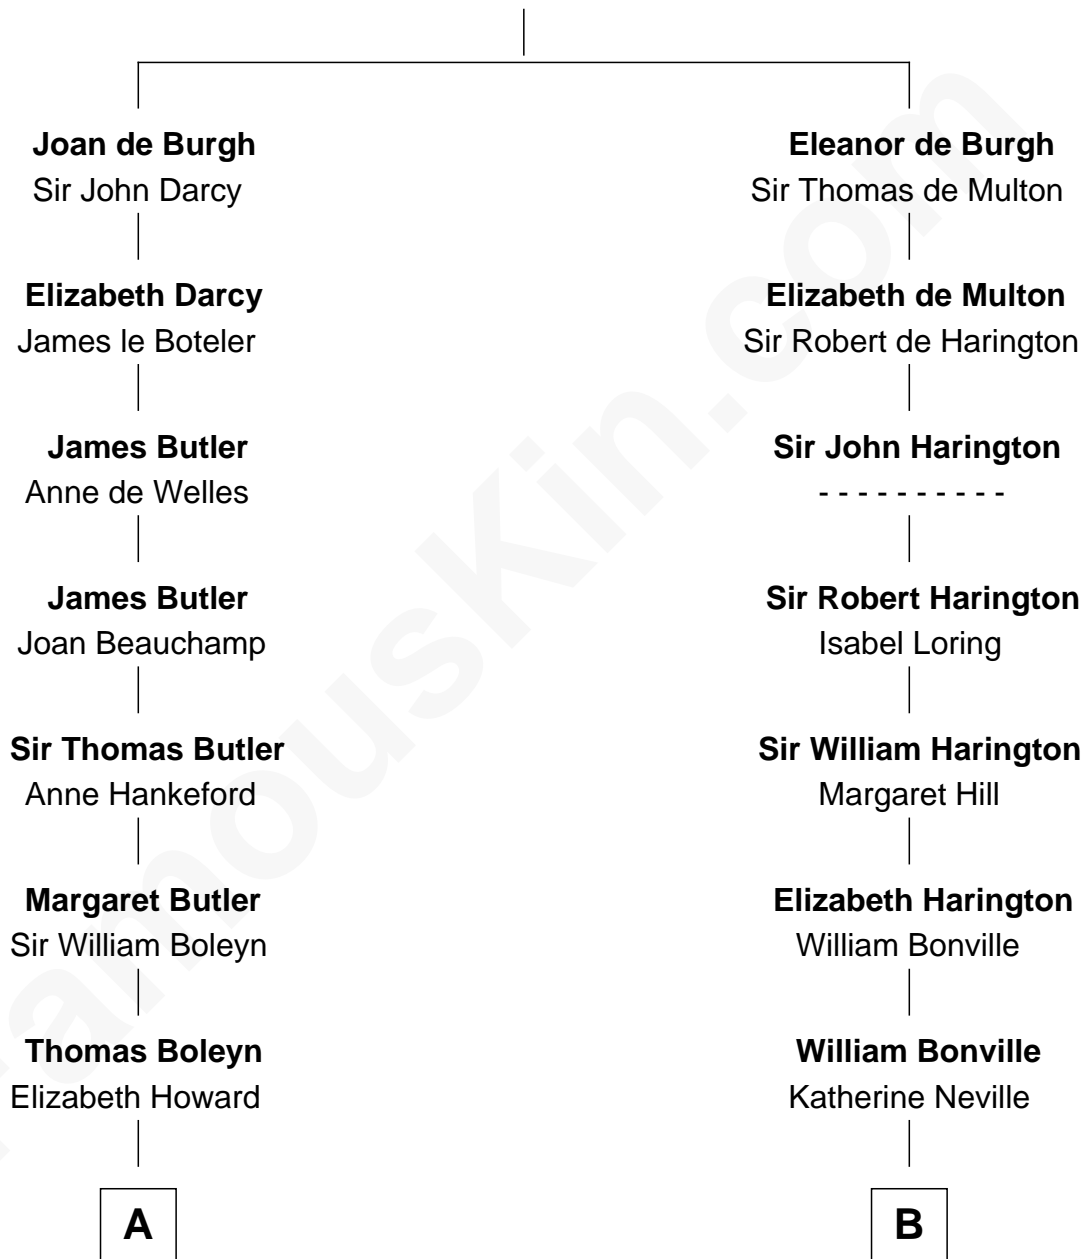

## Relationship Chart of

### Liz Claiborne

*Fashion Designer and Founder of Liz Claiborne Inc.*

20th cousin 1 time removed of

### Tennessee Williams

*Author of A Streetcar Named Desire*

**Sir Richard de Burgh**

Margaret - - - - -

**C**

**William Charles Cole Claiborne**

Louise de Balathier

**Fernand Claiborne**