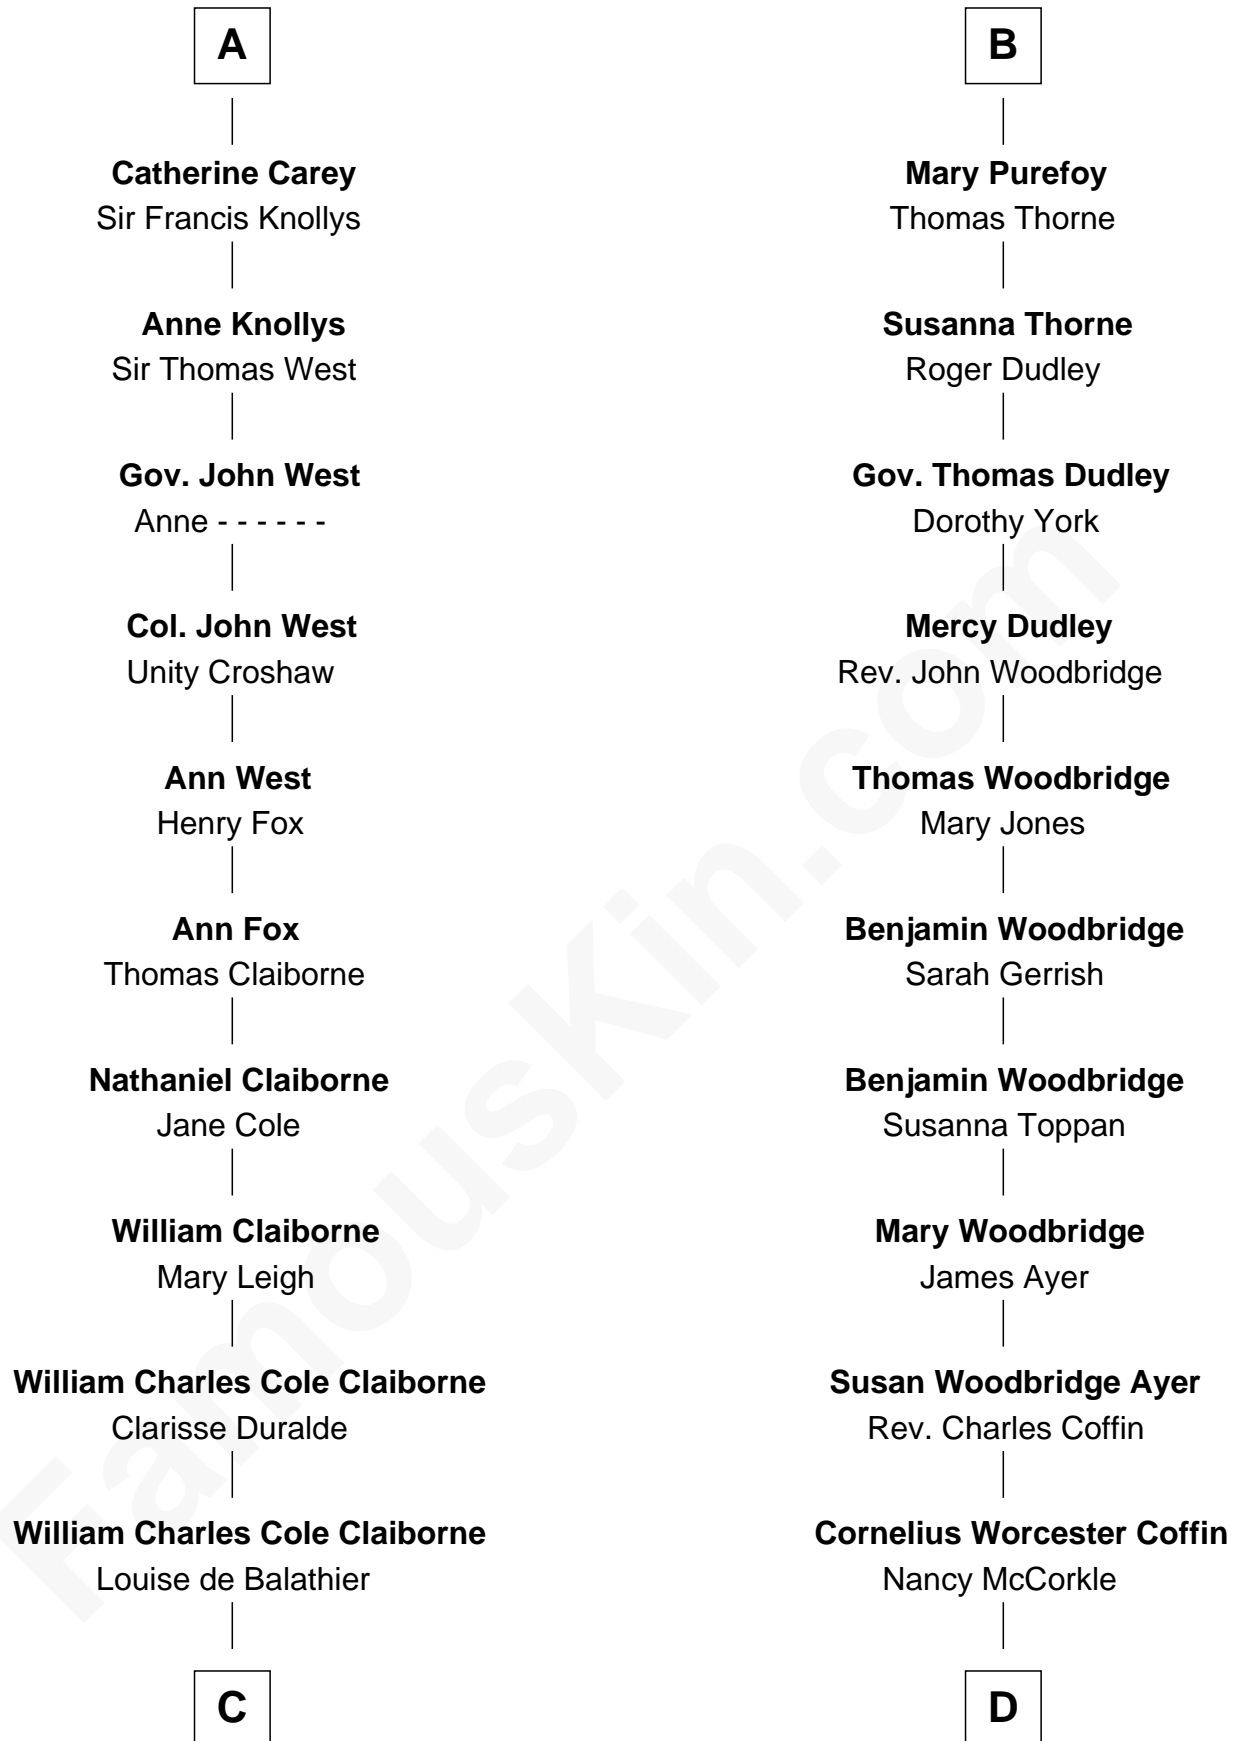

FamousKin.com

Relationship Chart of

Liz Claiborne

Fashion Designer and Founder of Liz Claiborne Inc.

19th cousin of

Tennessee Williams

Author of A Streetcar Named Desire

Sir John Howard

Alice de Bois

Sir Robert Howard

Margaret de Scales

Sir John Howard

Alice Tendring

Sir Robert Howard

Margaret Mowbray

Sir John Howard

Katherine Moleyns

Sir Thomas Howard

Elizabeth Tilney

Elizabeth Howard

Thomas Boleyn

Mary Boleyn

Sir William Carey

A

Isabel Brome

John Denton

Alice Denton

Nicholas Purefoy

Edward Purefoy

Anne Fettiplace

B

C