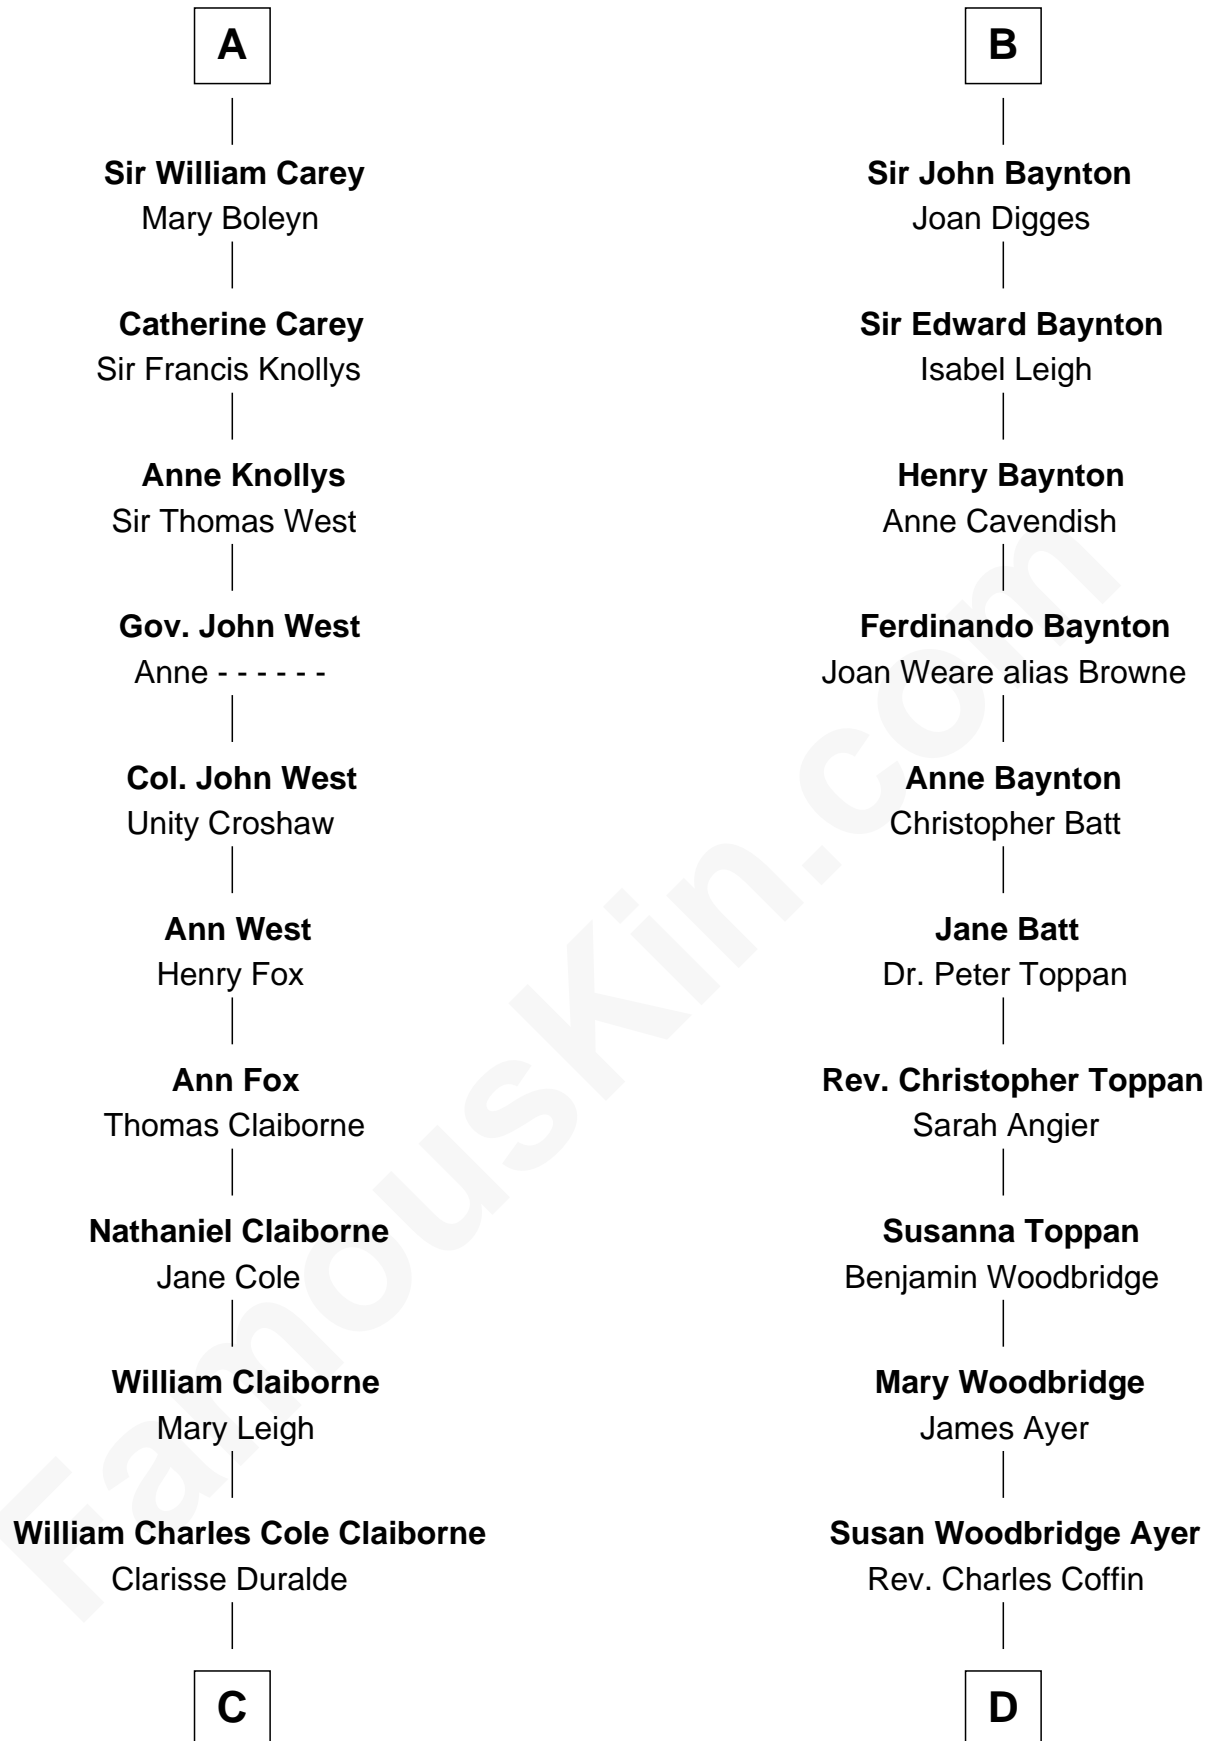

FamousKin.com

Relationship Chart of

Liz Claiborne

Fashion Designer and Founder of Liz Claiborne Inc.

20th cousin of

Tennessee Williams

Author of A Streetcar Named Desire

Sir Hugh le Despencer
Isabella de Beauchamp

C

William Charles Cole Claiborne

Louise de Balathier

Fernand Claiborne

Marie Louise Villeré

Omer Villere Claiborne

Carolyn Louise Fenner

Liz Claiborne