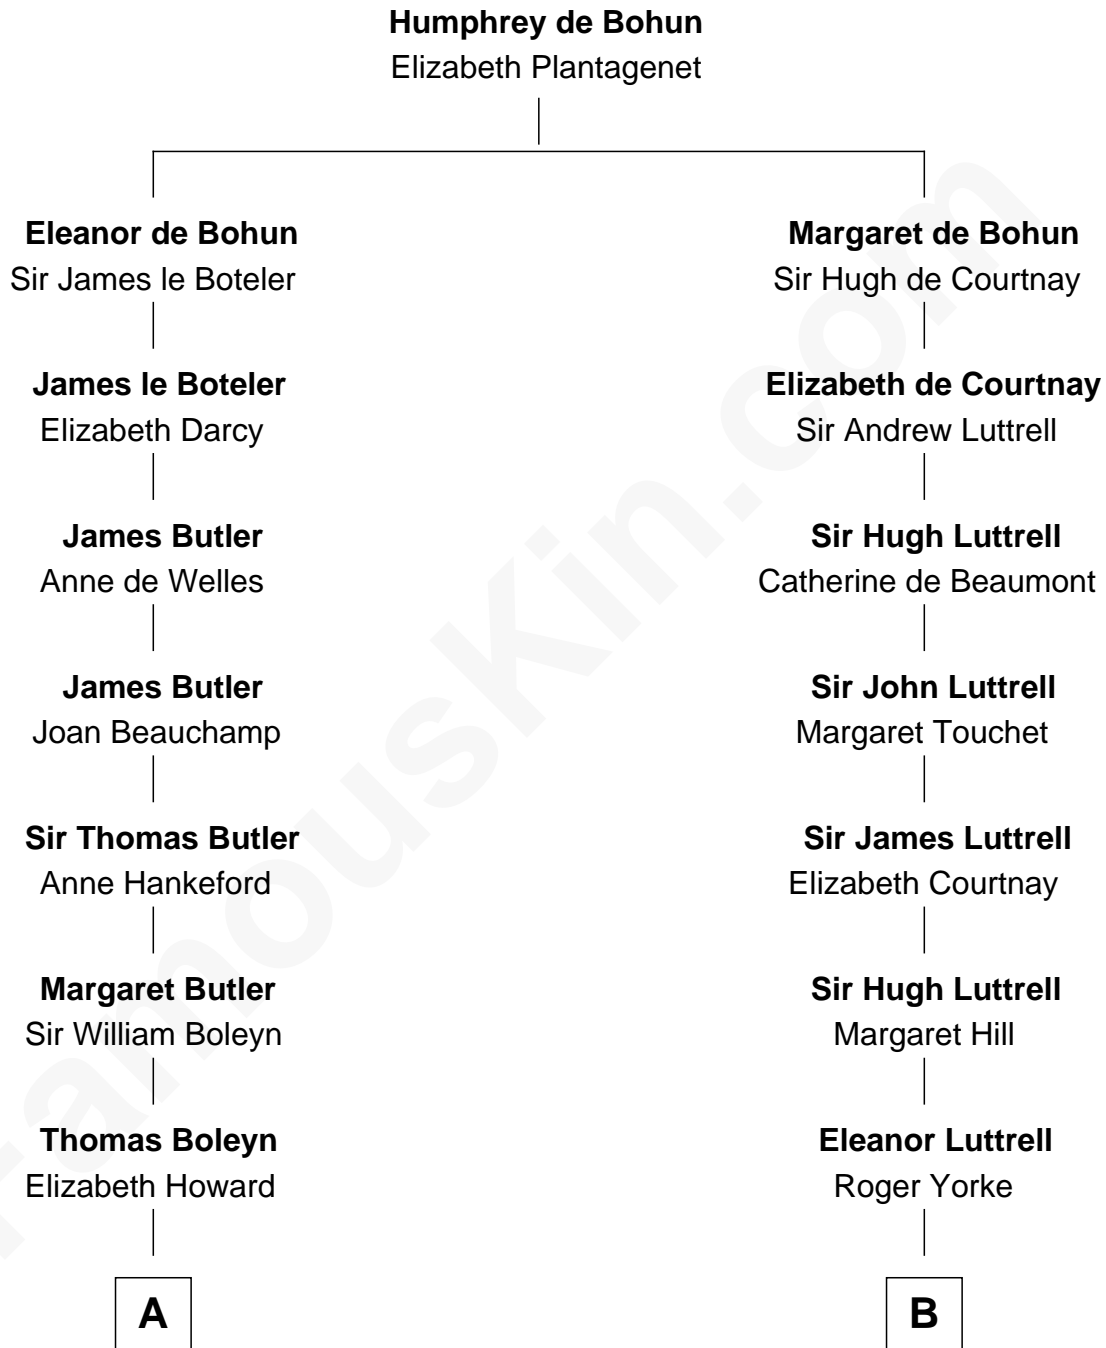

FamousKin.com

Relationship Chart of

Liz Claiborne

Fashion Designer and Founder of Liz Claiborne Inc.

19th cousin 1 time removed of

Tennessee Williams

Author of A Streetcar Named Desire

C

William Charles Cole Claiborne

Louise de Balathier

Fernand Claiborne

Marie Louise Villeré

Omer Villere Claiborne

Carolyn Louise Fenner

Liz Claiborne

Found of Liz Claiborne Inc.