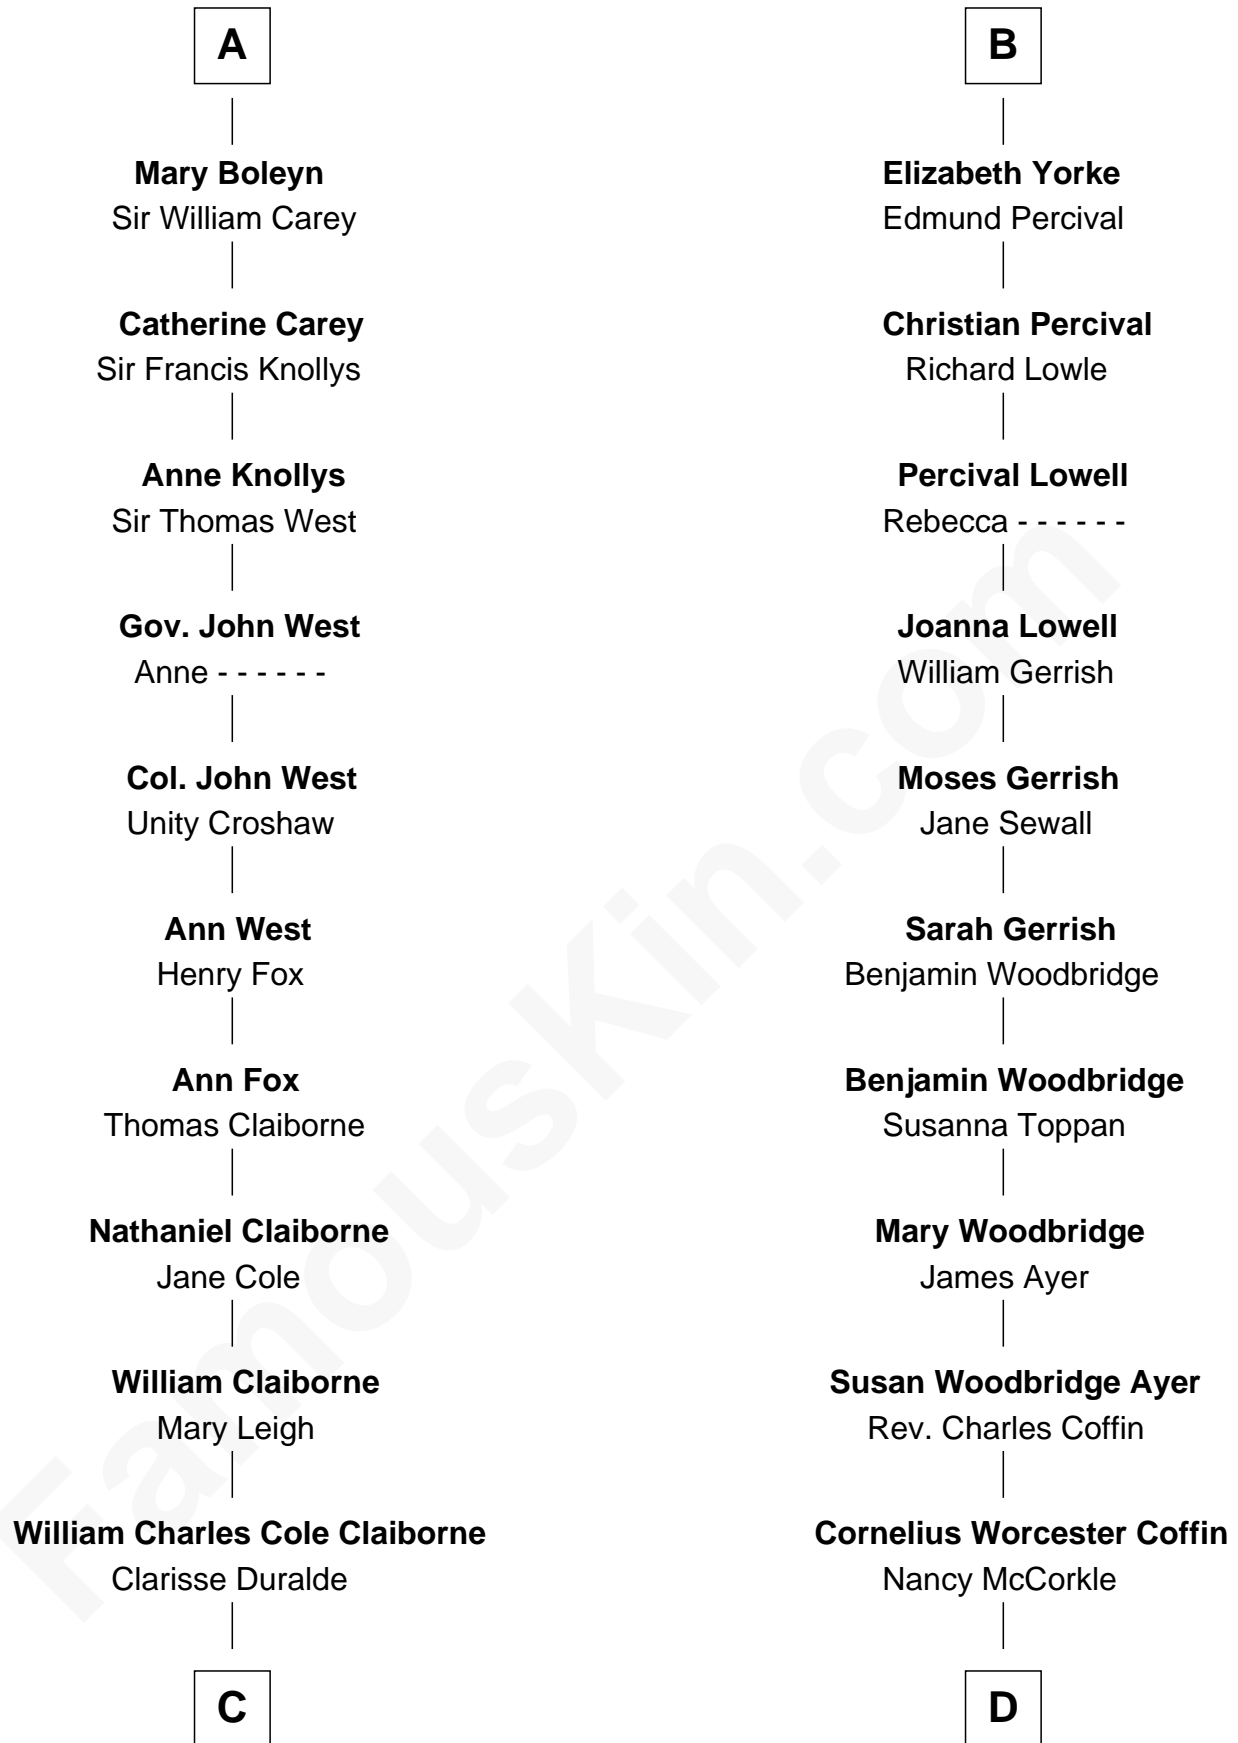

FamousKin.com

Relationship Chart of

Liz Claiborne

Fashion Designer and Founder of Liz Claiborne Inc.

19th cousin 1 time removed of

Tennessee Williams

Author of A Streetcar Named Desire

C

William Charles Cole Claiborne

Louise de Balathier

Fernand Claiborne

Marie Louise Villeré

Omer Villere Claiborne

Carolyn Louise Fenner

Liz Claiborne

Found of Liz Claiborne Inc.