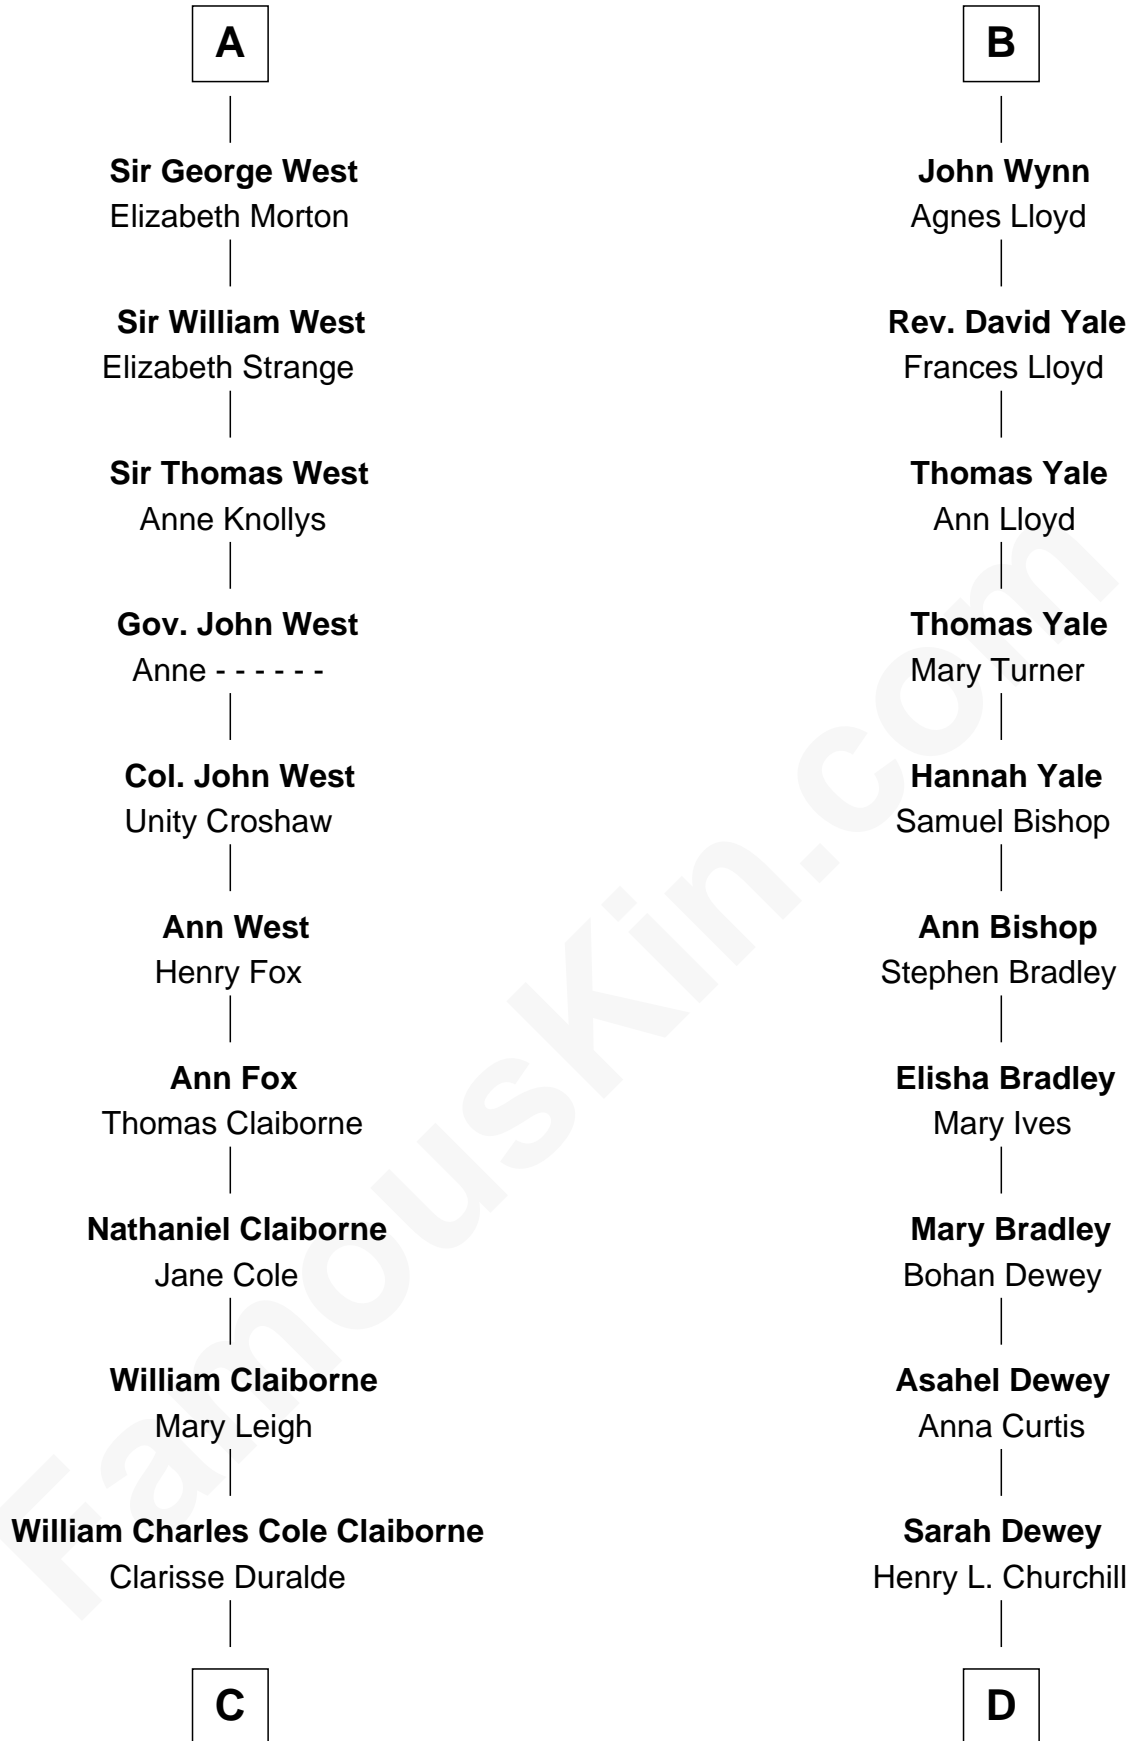

FamousKin.com

Relationship Chart of

Liz Claiborne

Fashion Designer and Founder of Liz Claiborne Inc.

19th cousin 1 time removed of

Humphrey Bogart
Movie Actor

C

William Charles Cole Claiborne

Louise de Balathier

Fernand Claiborne

Marie Louise Villeré

Omer Villere Claiborne

Carolyn Louise Fenner

Liz Claiborne

Found of Liz Claiborne Inc.

D