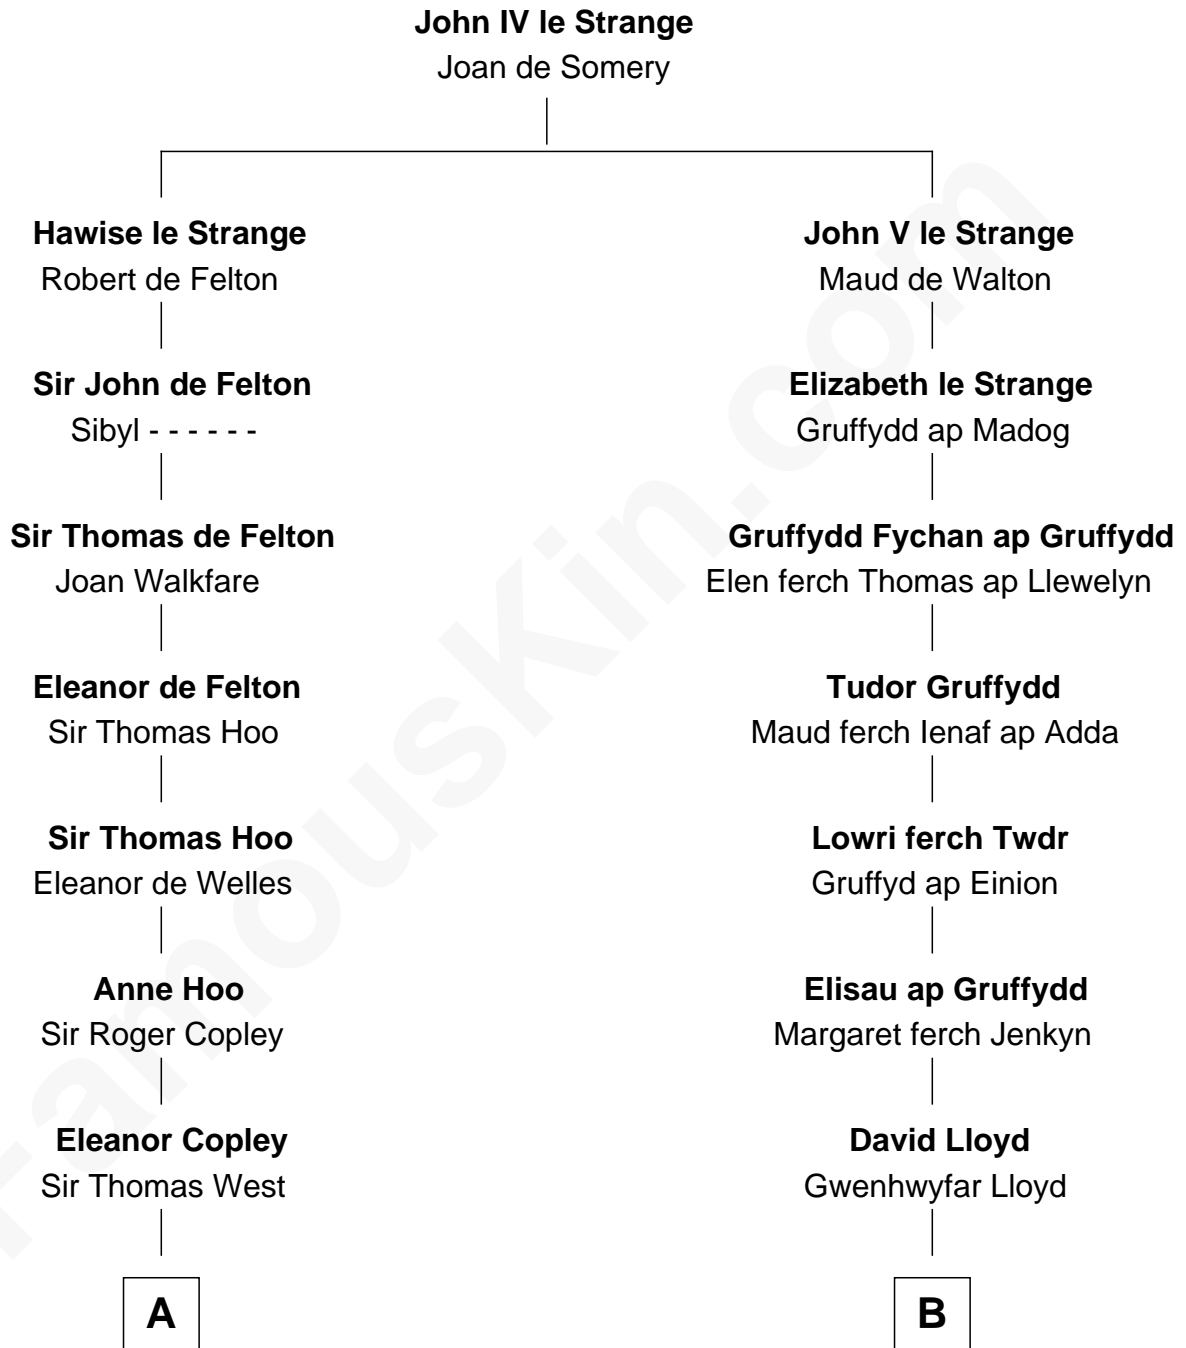

FamousKin.com

Relationship Chart of

Liz Claiborne

Fashion Designer and Founder of Liz Claiborne Inc.

19th cousin 1 time removed of

Humphrey Bogart
Movie Actor

C

William Charles Cole Claiborne

Louise de Balathier

Fernand Claiborne

Marie Louise Villeré

Omer Villere Claiborne

Carolyn Louise Fenner

Liz Claiborne

Found of Liz Claiborne Inc.

D