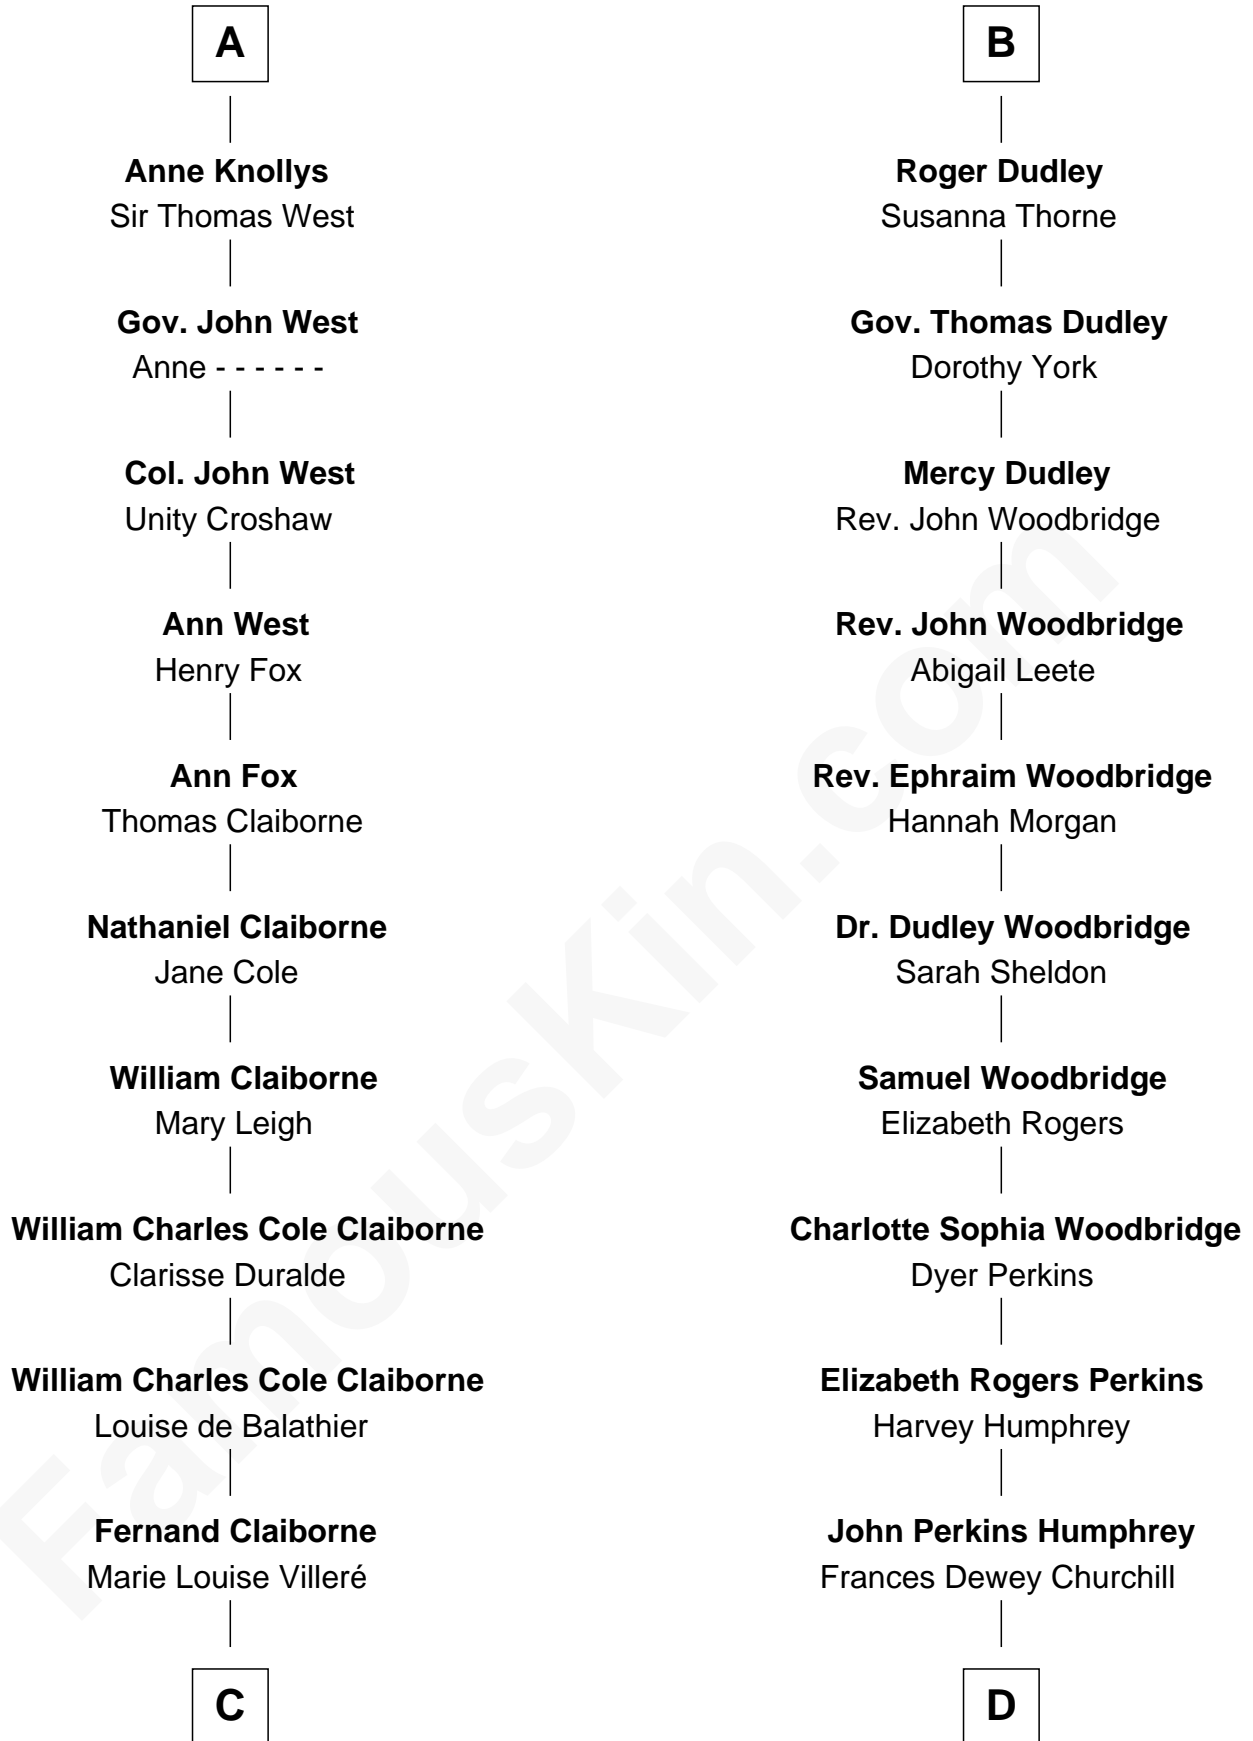

FamousKin.com Relationship Chart of

Liz Claiborne

Fashion Designer and Founder of Liz Claiborne Inc.

18th cousin of

Humphrey Bogart

Movie Actor

Sir Reynold de Grey
Eleanor le Strange

C