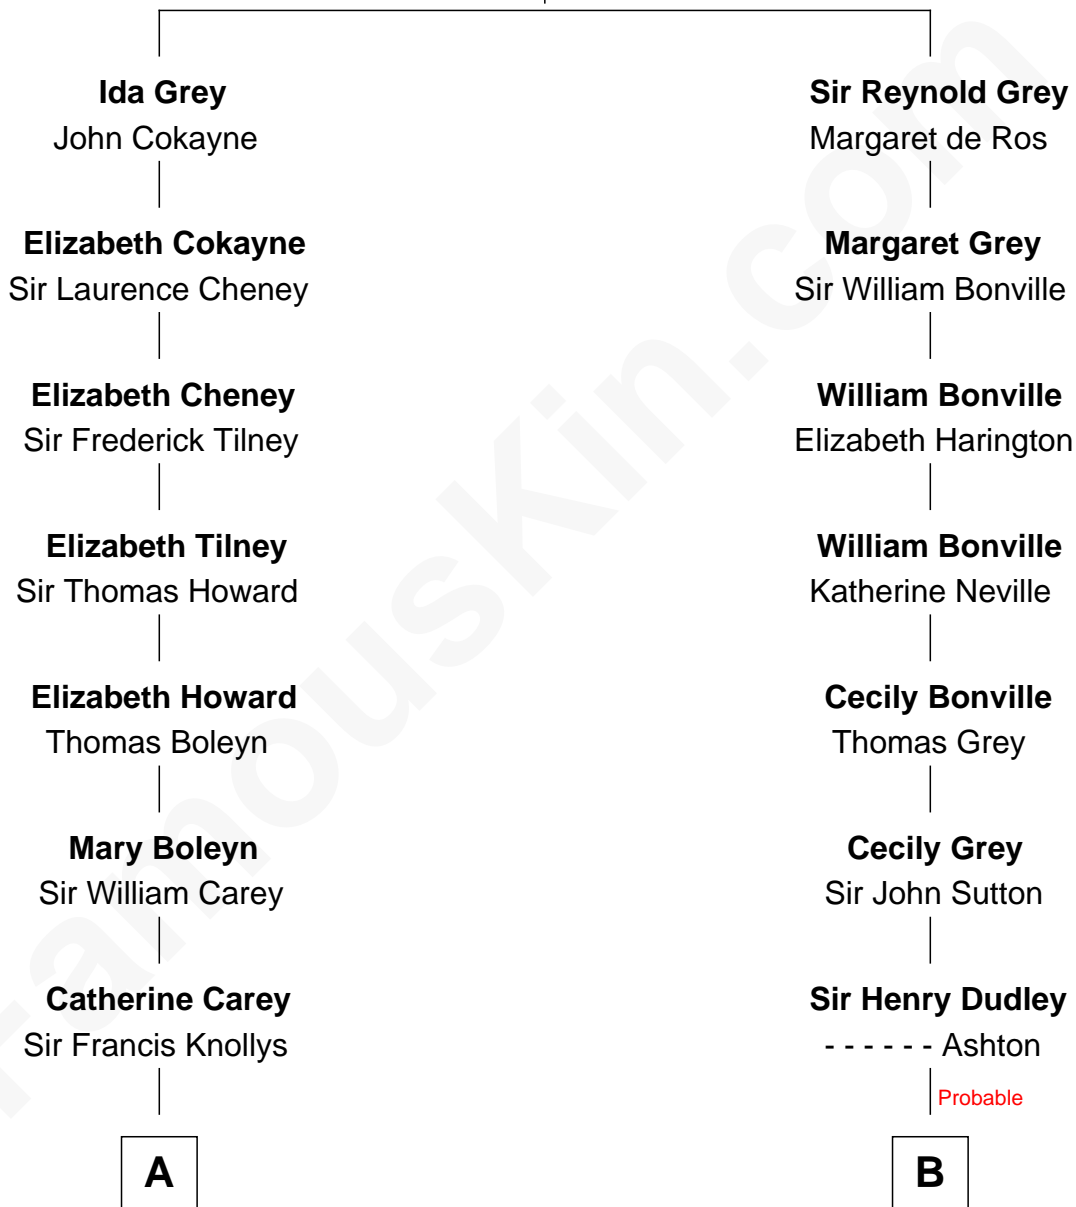

FamousKin.com Relationship Chart of

Liz Claiborne

Fashion Designer and Founder of Liz Claiborne Inc.

18th cousin of

Humphrey Bogart

Movie Actor

Sir Reynold de Grey
Eleanor le Strange

C

Omer Villere Claiborne

Carolyn Louise Fenner

Liz Claiborne

Found of Liz Claiborne Inc.

D

Maud Humphrey

Dr. Belmont Deforest Bogart

Humphrey Bogart