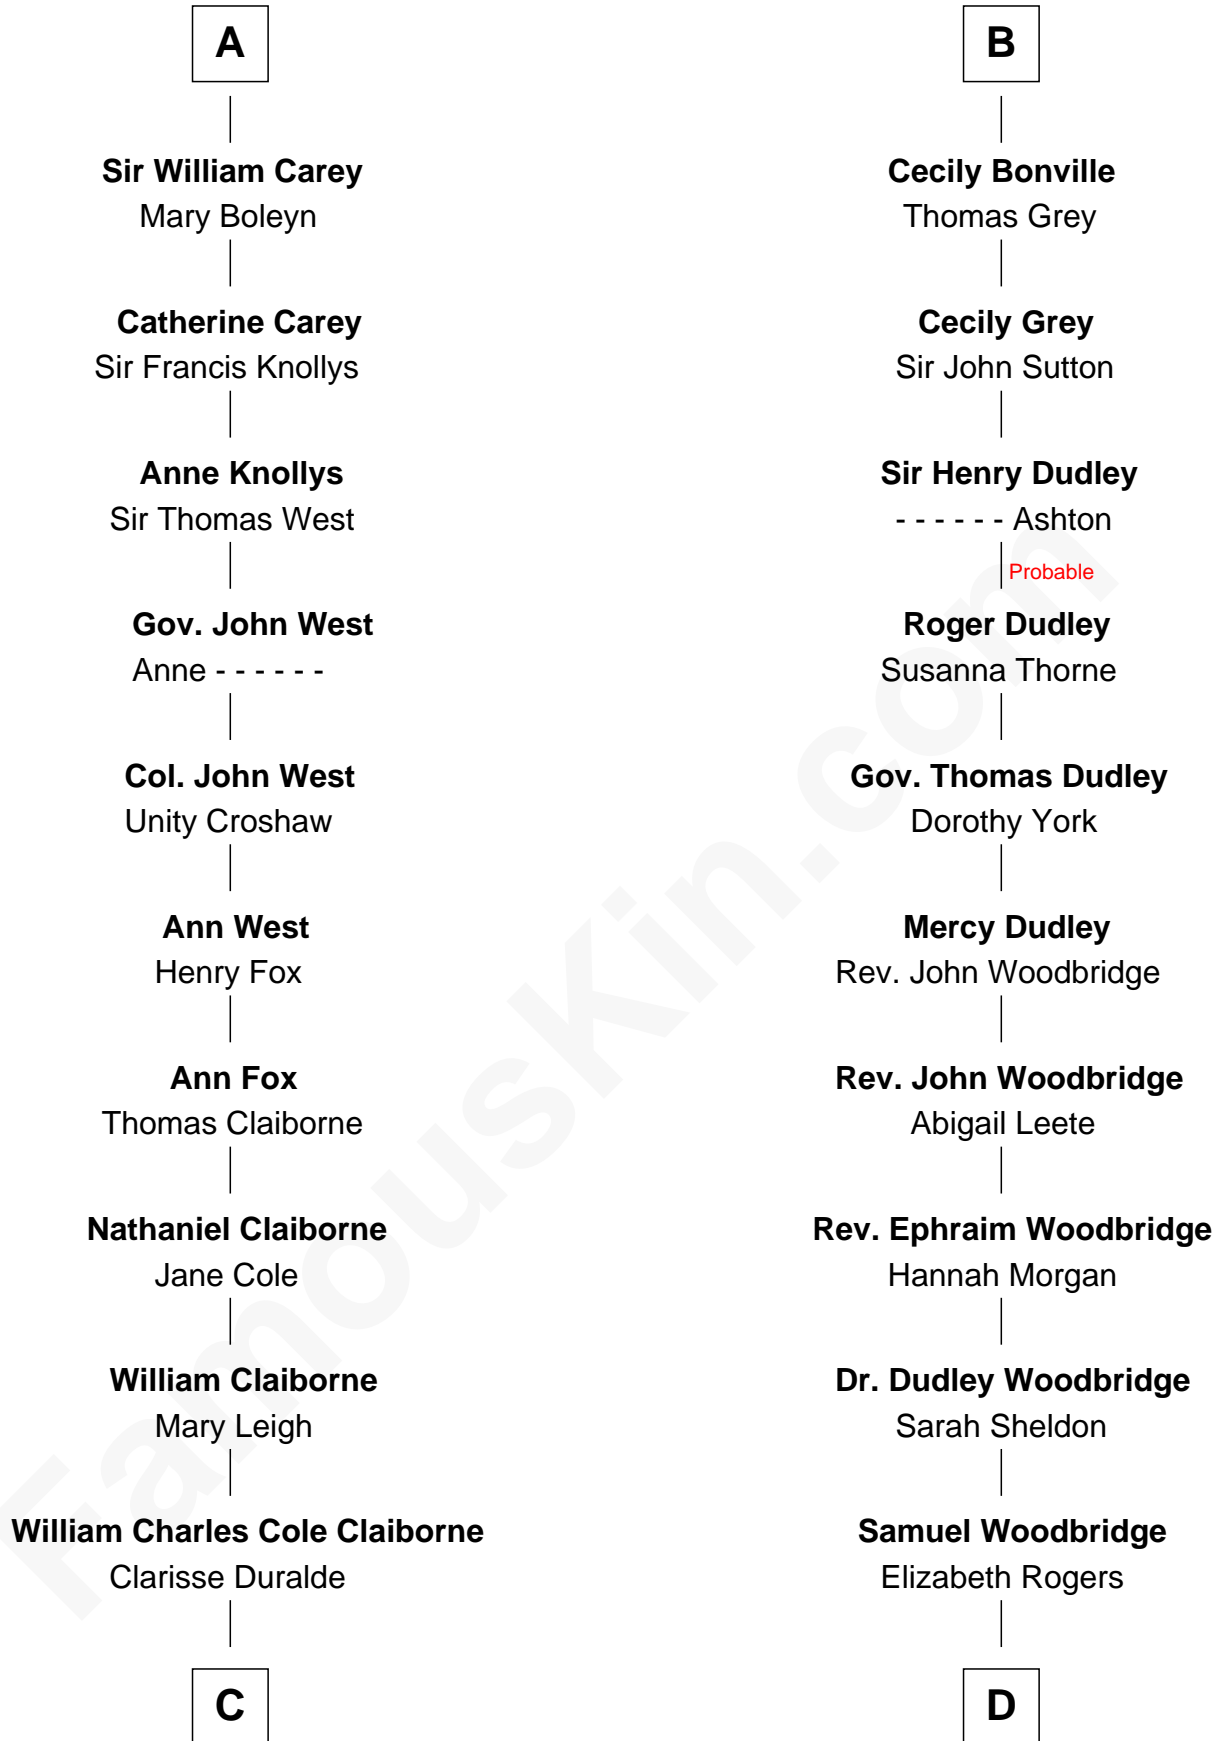

## Relationship Chart of

### Liz Claiborne

*Fashion Designer and Founder of Liz Claiborne Inc.*

20th cousin 1 time removed of

**Humphrey Bogart**  
*Movie Actor*

**Sir Gilbert de Clare**  
Joan of Acre

**C**

**William Charles Cole Claiborne**

Louise de Balathier

**Fernand Claiborne**

Marie Louise Villeré

**Omer Villere Claiborne**

Carolyn Louise Fenner

**Liz Claiborne**

*Found of Liz Claiborne Inc.*

**D**

**Charlotte Sophia Woodbridge**

Dyer Perkins

**Elizabeth Rogers Perkins**

Harvey Humphrey

**John Perkins Humphrey**

Frances Dewey Churchill

**Maud Humphrey**

Dr. Belmont Deforest Bogart