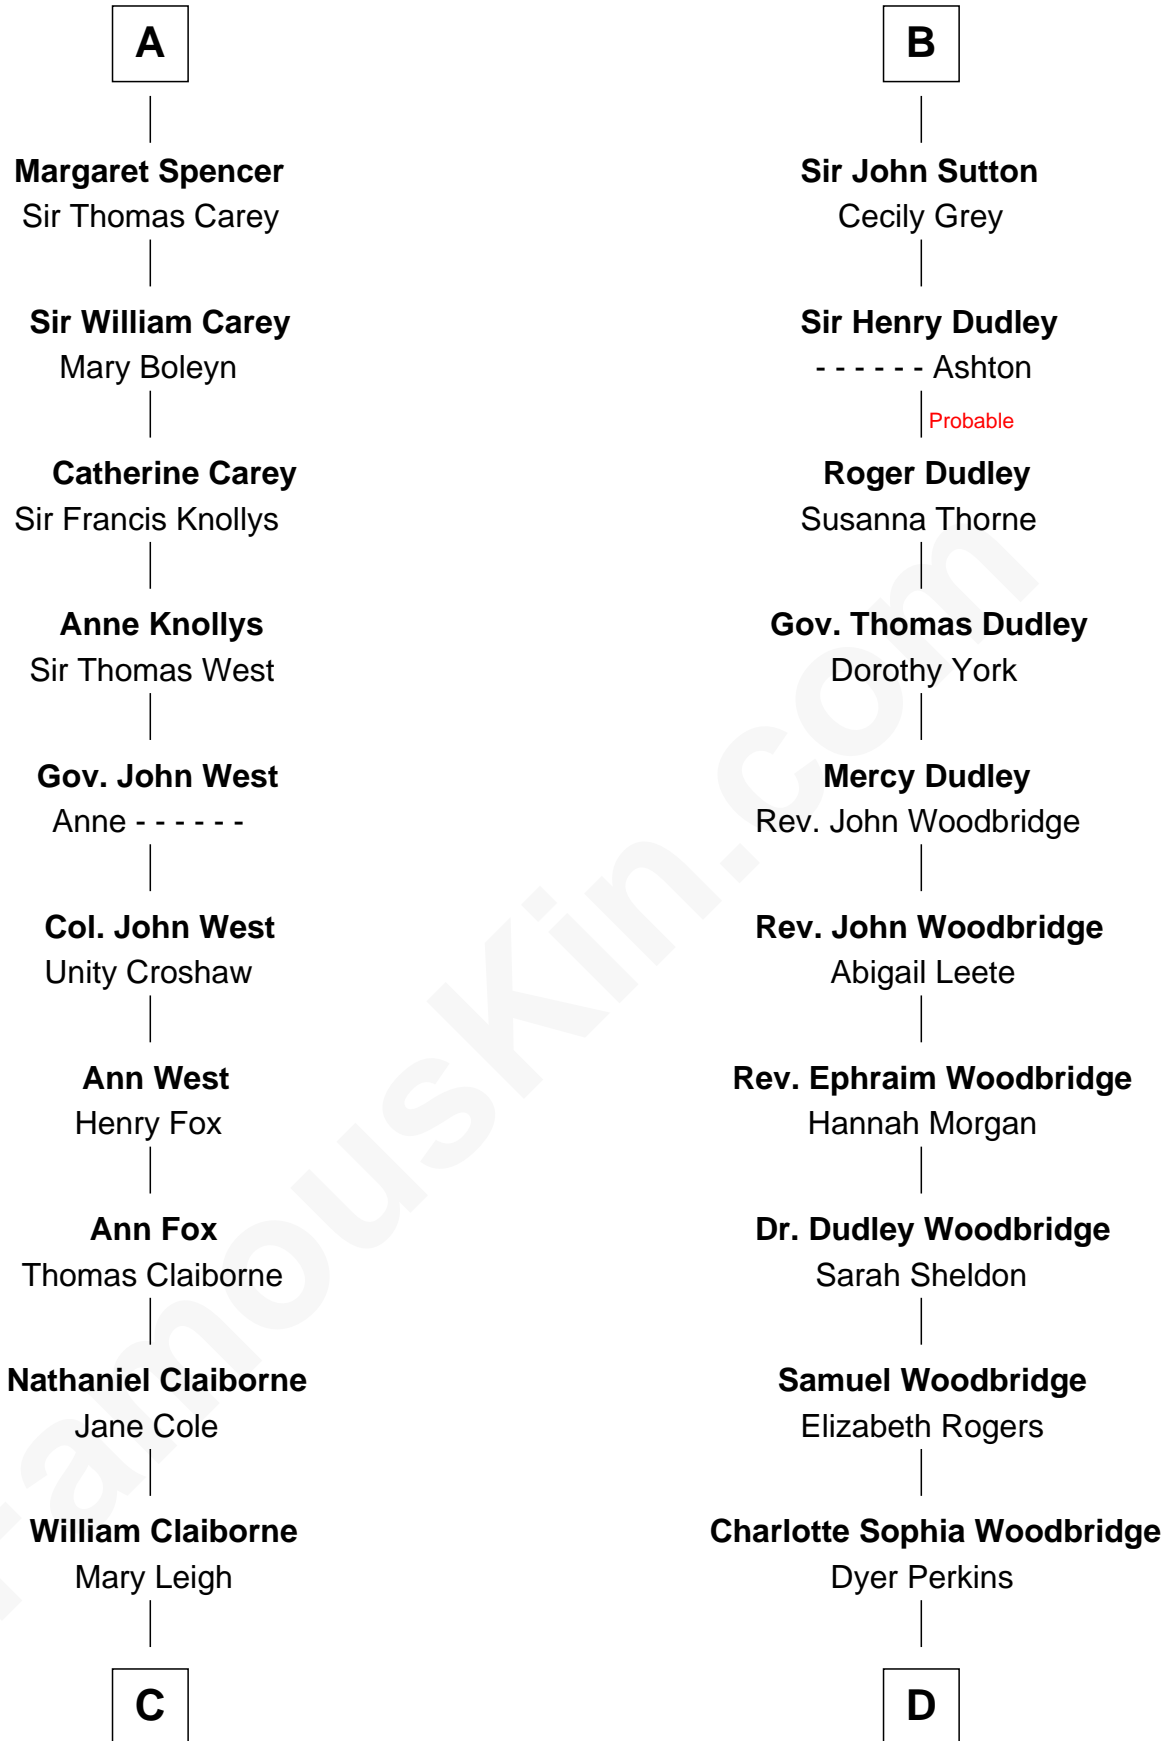

FamousKin.com

Relationship Chart of

Liz Claiborne

Fashion Designer and Founder of Liz Claiborne Inc.

20th cousin 1 time removed of

Humphrey Bogart
Movie Actor

Sir Edmund Mortimer
Margaret de Fiennes

C

William Charles Cole Claiborne

Clarisse Duralde

William Charles Cole Claiborne

Louise de Balathier

Fernand Claiborne

Marie Louise Villeré

Omer Villere Claiborne

Carolyn Louise Fenner