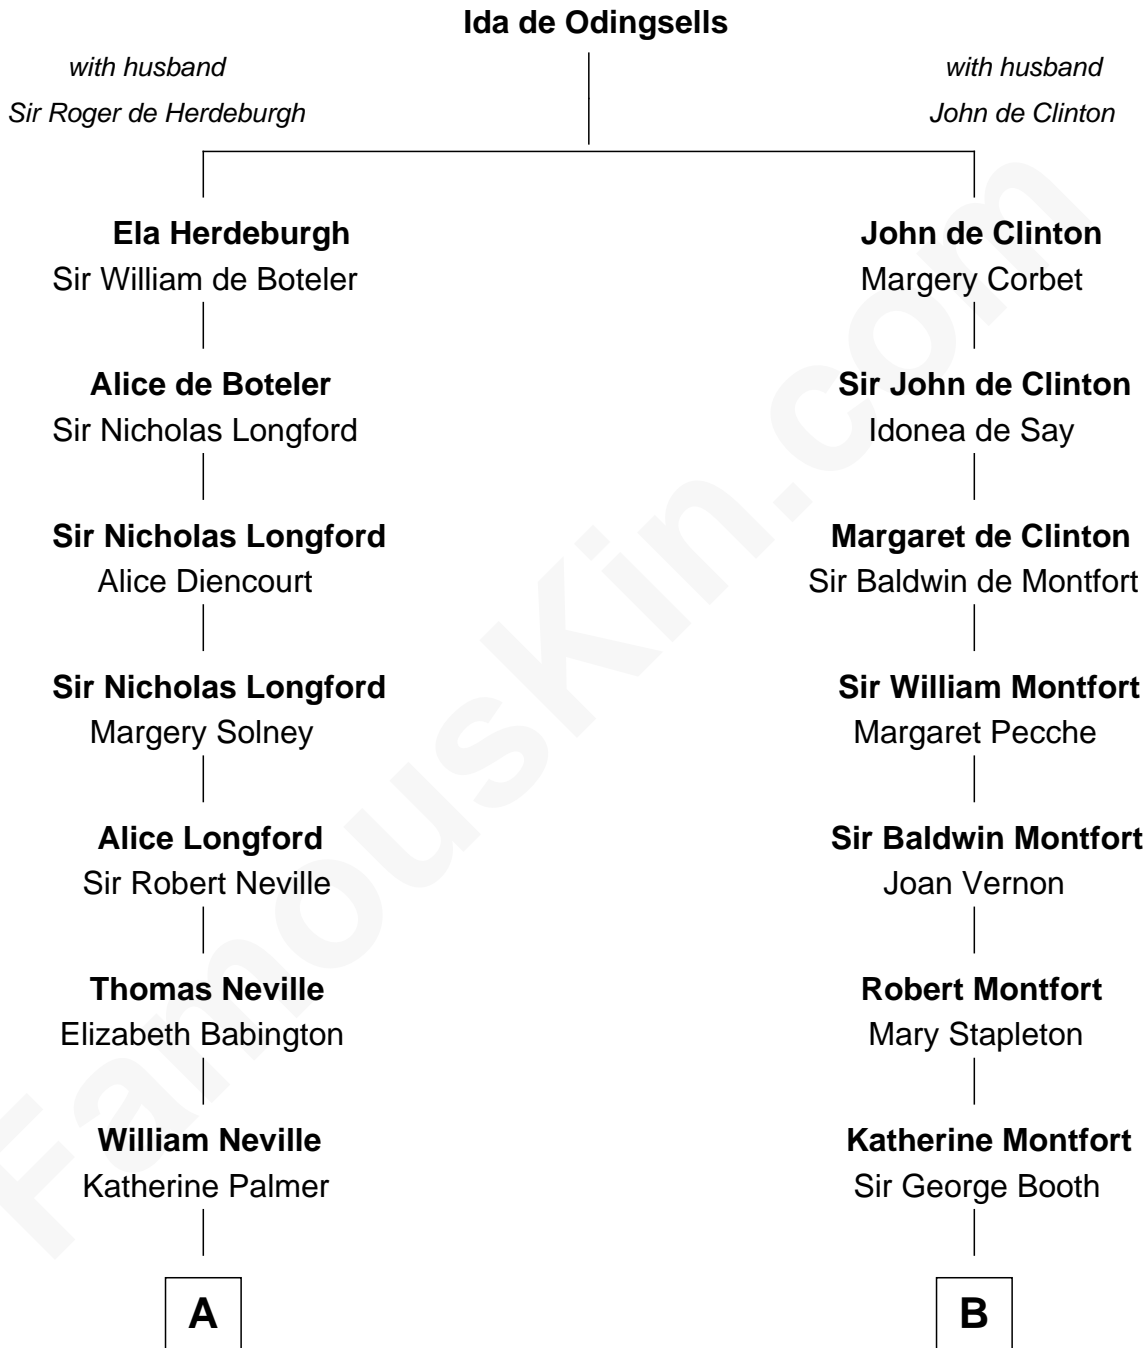

FamousKin.com

Relationship Chart of

Liz Claiborne

Fashion Designer and Founder of Liz Claiborne Inc.

21st cousin of

Humphrey Bogart

Movie Actor