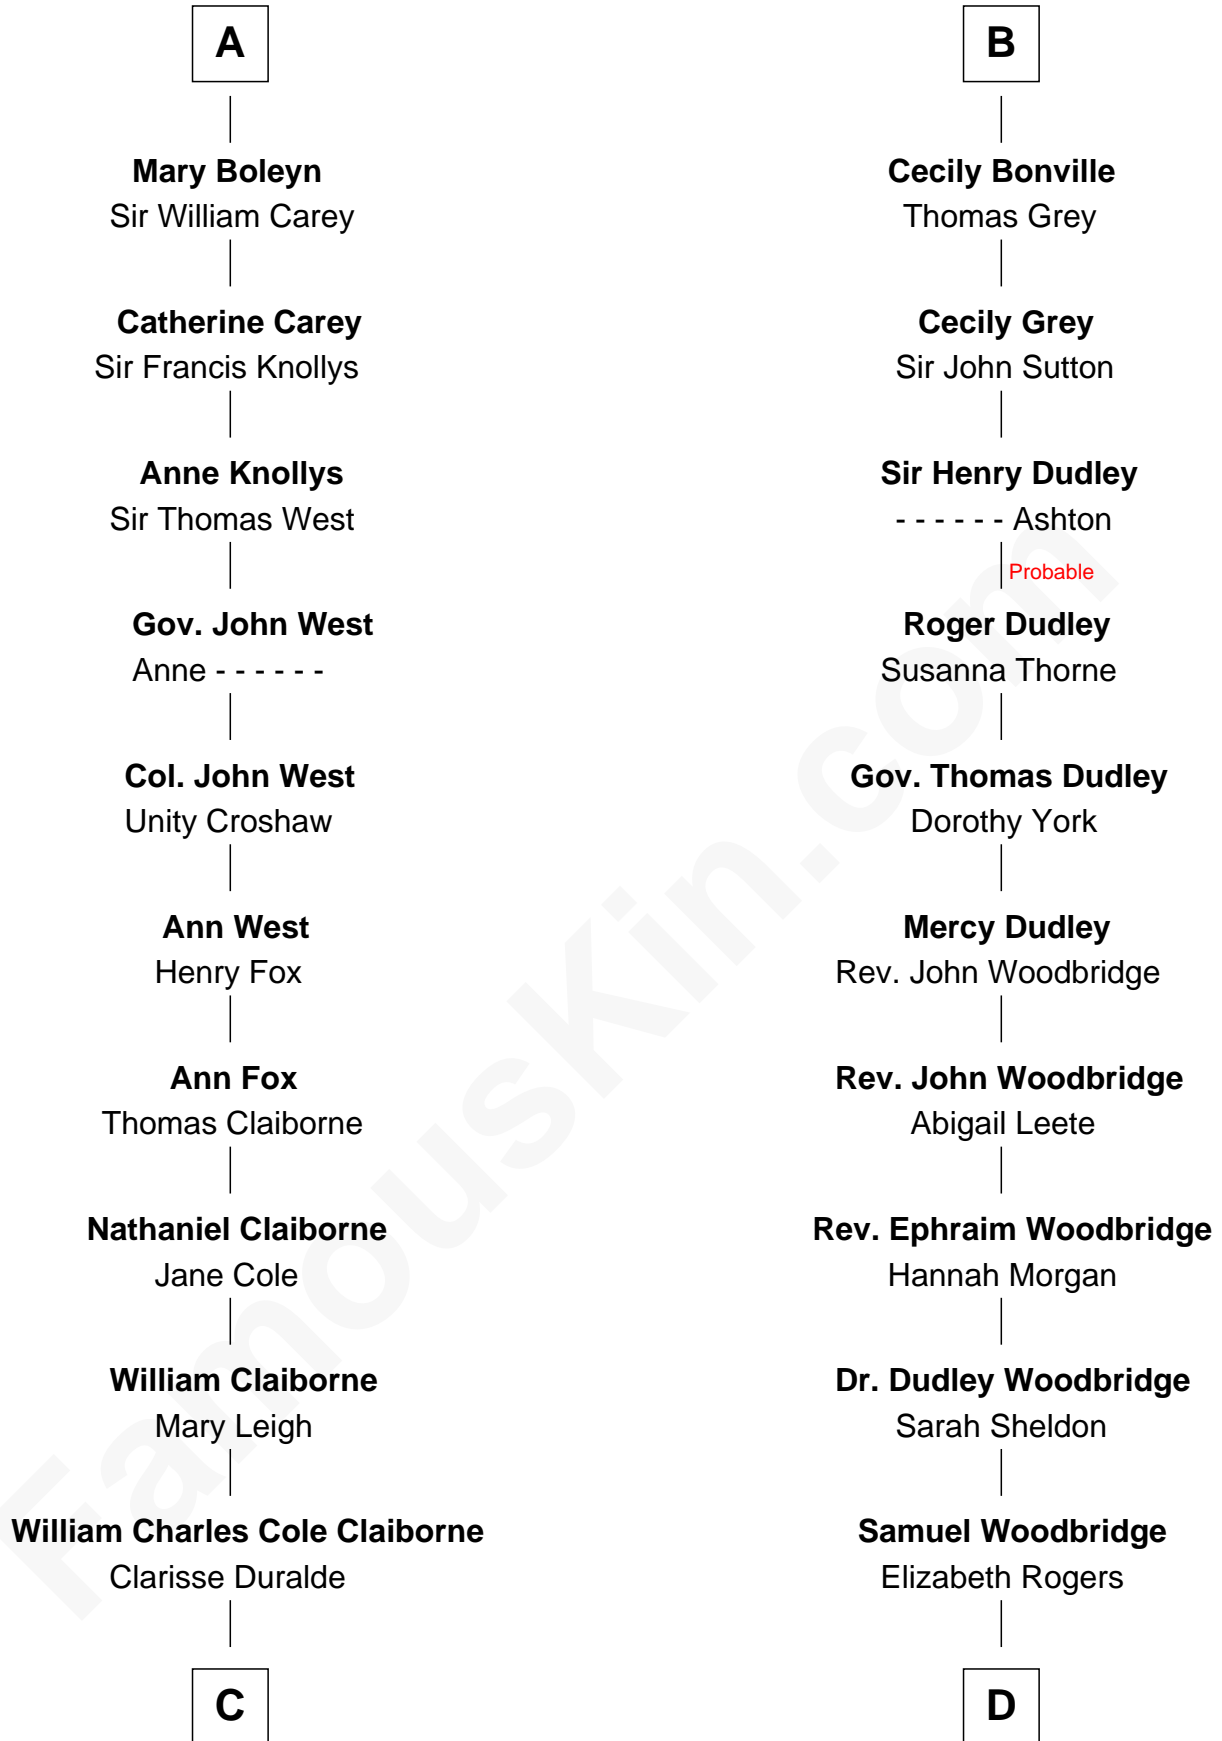

FamousKin.com

Relationship Chart of

Liz Claiborne

Fashion Designer and Founder of Liz Claiborne Inc.

20th cousin 1 time removed of

Humphrey Bogart
Movie Actor

Sir Richard de Burgh

Margaret - - - - -

C

William Charles Cole Claiborne

Louise de Balathier

Fernand Claiborne

Marie Louise Villeré

Omer Villere Claiborne

Carolyn Louise Fenner

Liz Claiborne