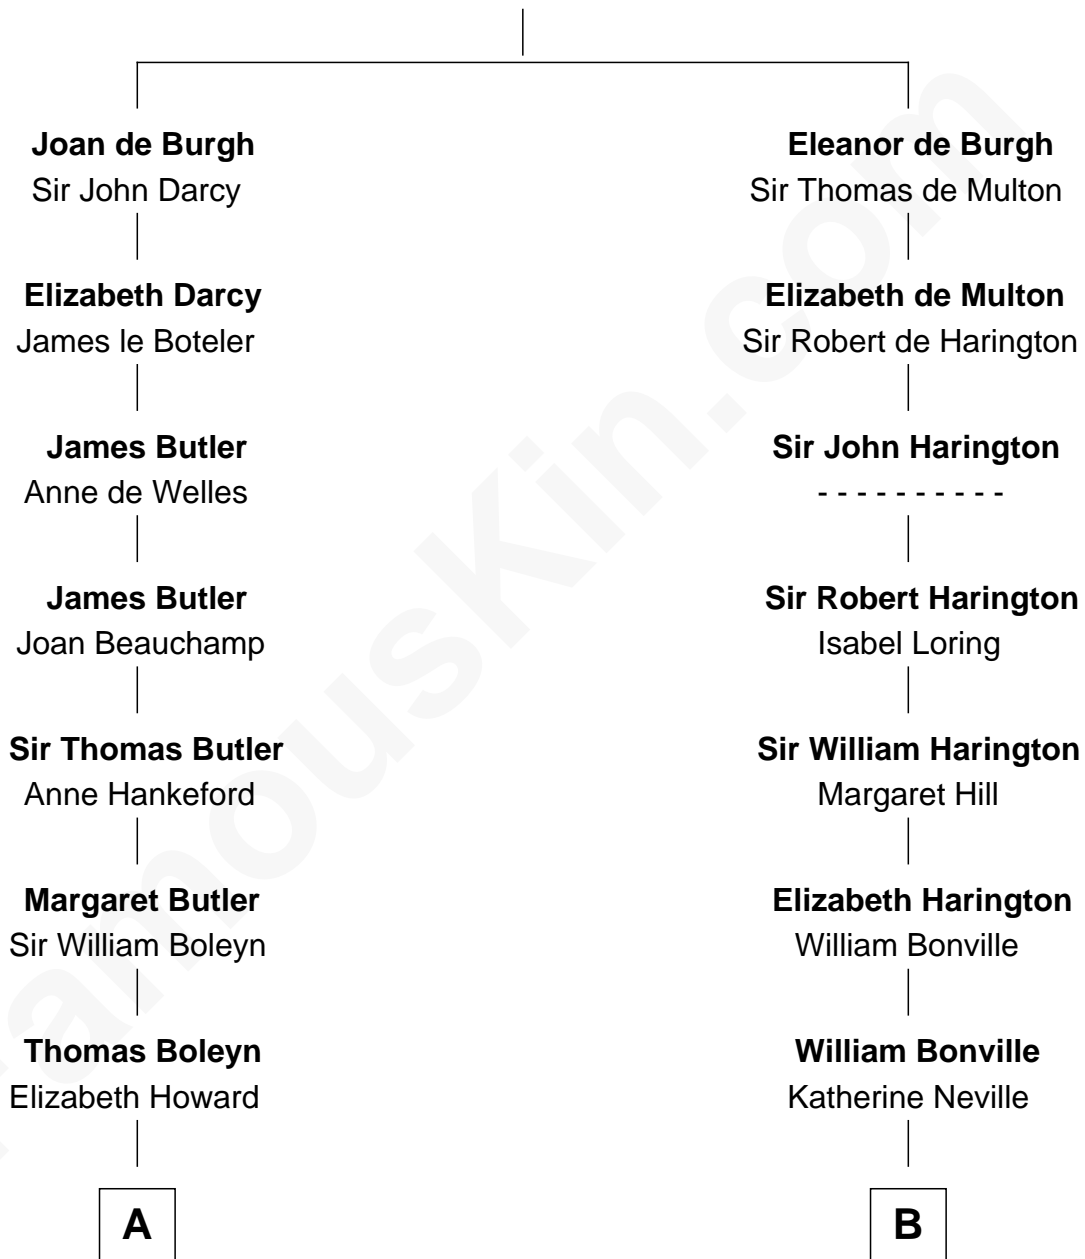

FamousKin.com

Relationship Chart of

Liz Claiborne

Fashion Designer and Founder of Liz Claiborne Inc.

20th cousin 1 time removed of

Humphrey Bogart
Movie Actor

Sir Richard de Burgh

Margaret - - - - -

C

William Charles Cole Claiborne

Louise de Balathier

Fernand Claiborne

Marie Louise Villeré

Omer Villere Claiborne

Carolyn Louise Fenner

Liz Claiborne