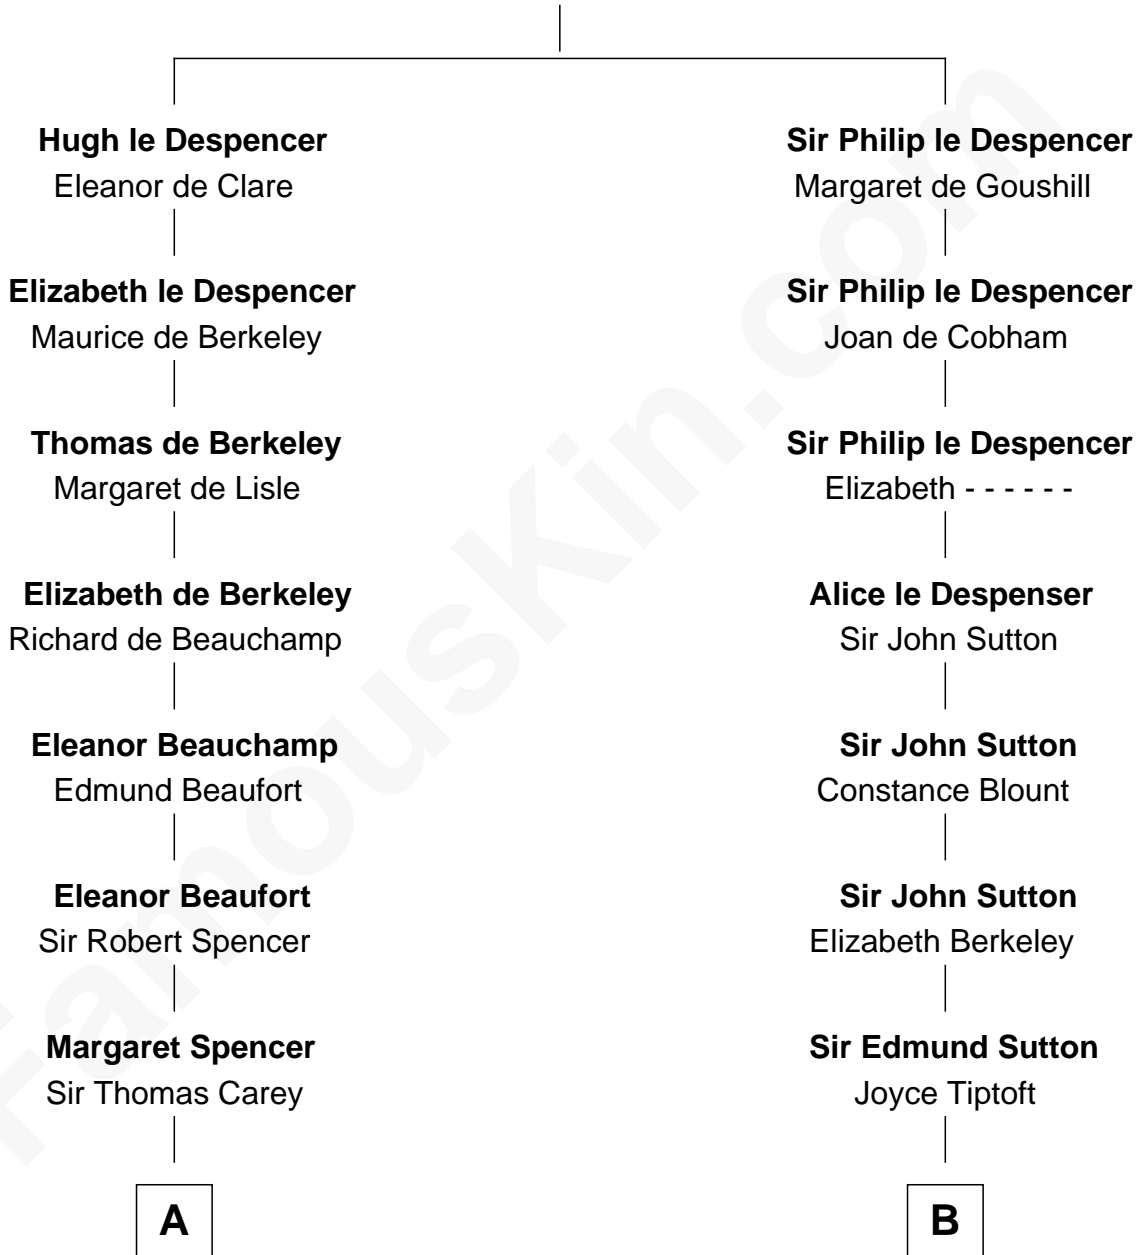

FamousKin.com

Relationship Chart of

Liz Claiborne

Fashion Designer and Founder of Liz Claiborne Inc.

20th cousin 1 time removed of

Humphrey Bogart
Movie Actor

Sir Hugh le Despencer
Isabella de Beauchamp

C

William Charles Cole Claiborne

Louise de Balathier

Fernand Claiborne

Marie Louise Villeré

Omer Villere Claiborne

Carolyn Louise Fenner

Liz Claiborne

Found of Liz Claiborne Inc.

D

Charlotte Sophia Woodbridge

Dyer Perkins

Elizabeth Rogers Perkins

Harvey Humphrey

John Perkins Humphrey

Frances Dewey Churchill

Maud Humphrey