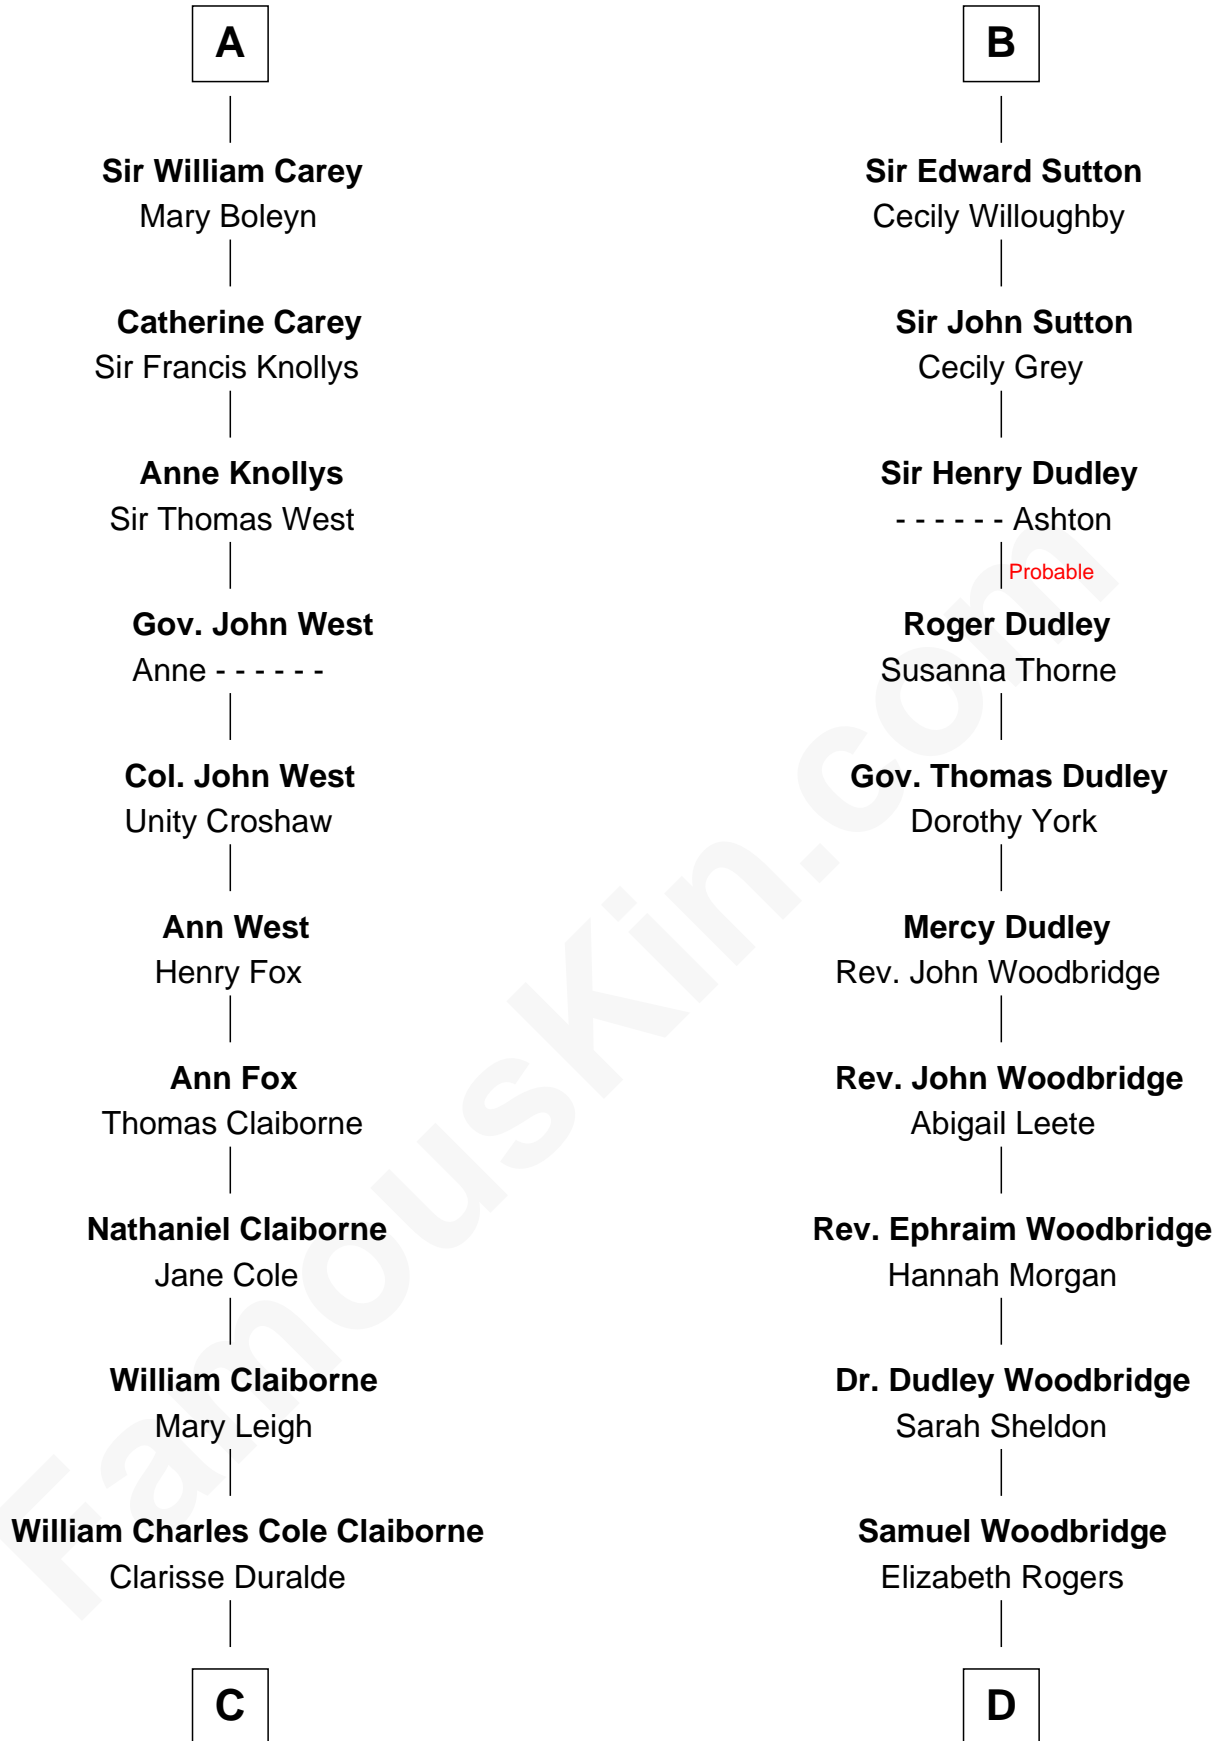

FamousKin.com

Relationship Chart of

Liz Claiborne

Fashion Designer and Founder of Liz Claiborne Inc.

20th cousin 1 time removed of

Humphrey Bogart
Movie Actor

Sir Hugh le Despencer
Isabella de Beauchamp

C

William Charles Cole Claiborne

Louise de Balathier

Fernand Claiborne

Marie Louise Villeré

Omer Villere Claiborne

Carolyn Louise Fenner

Liz Claiborne

Found of Liz Claiborne Inc.

D

Charlotte Sophia Woodbridge

Dyer Perkins

Elizabeth Rogers Perkins

Harvey Humphrey

John Perkins Humphrey

Frances Dewey Churchill

Maud Humphrey