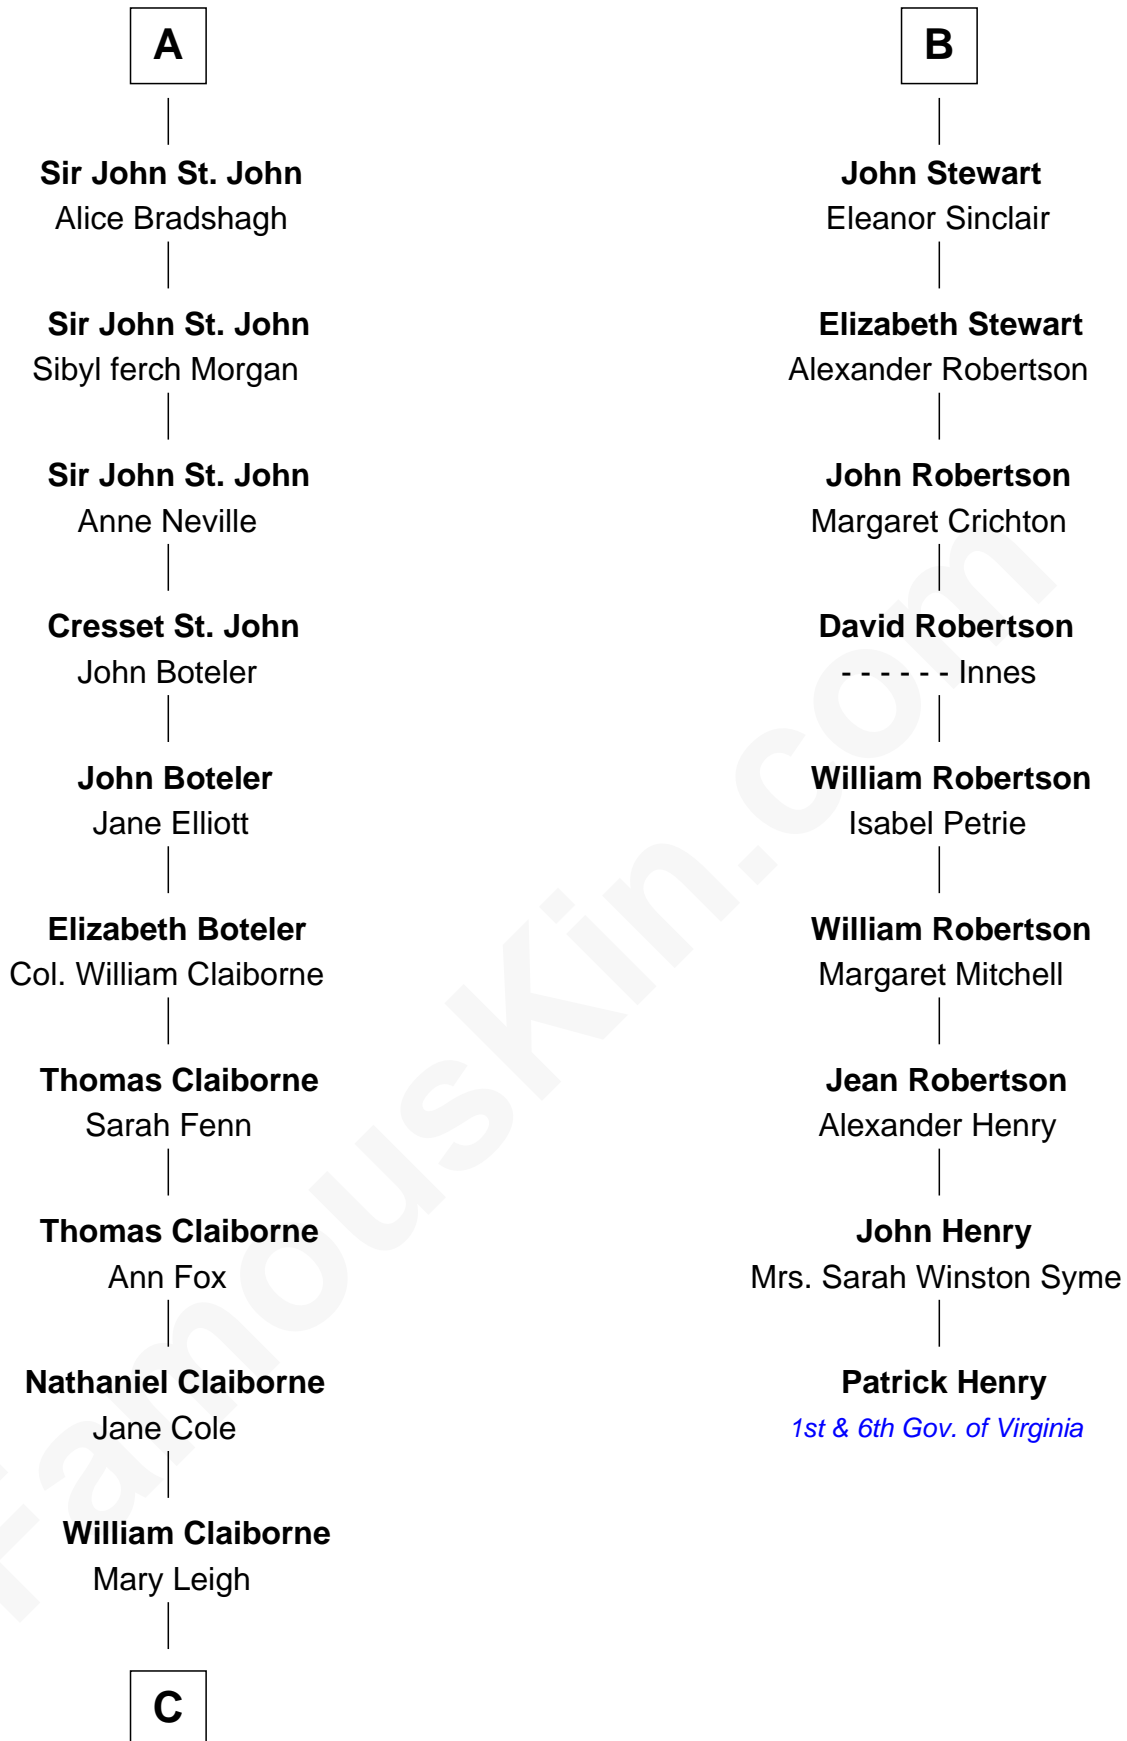

FamousKin.com

Relationship Chart of

Liz Claiborne

Fashion Designer and Founder of Liz Claiborne Inc.

15th cousin 6 times removed of

Patrick Henry

1st and 6th Governor of Virginia

C

William Charles Cole Claiborne

Clarisse Duralde

William Charles Cole Claiborne

Louise de Balathier

Fernand Claiborne

Marie Louise Villeré

Omer Villere Claiborne

Carolyn Louise Fenner