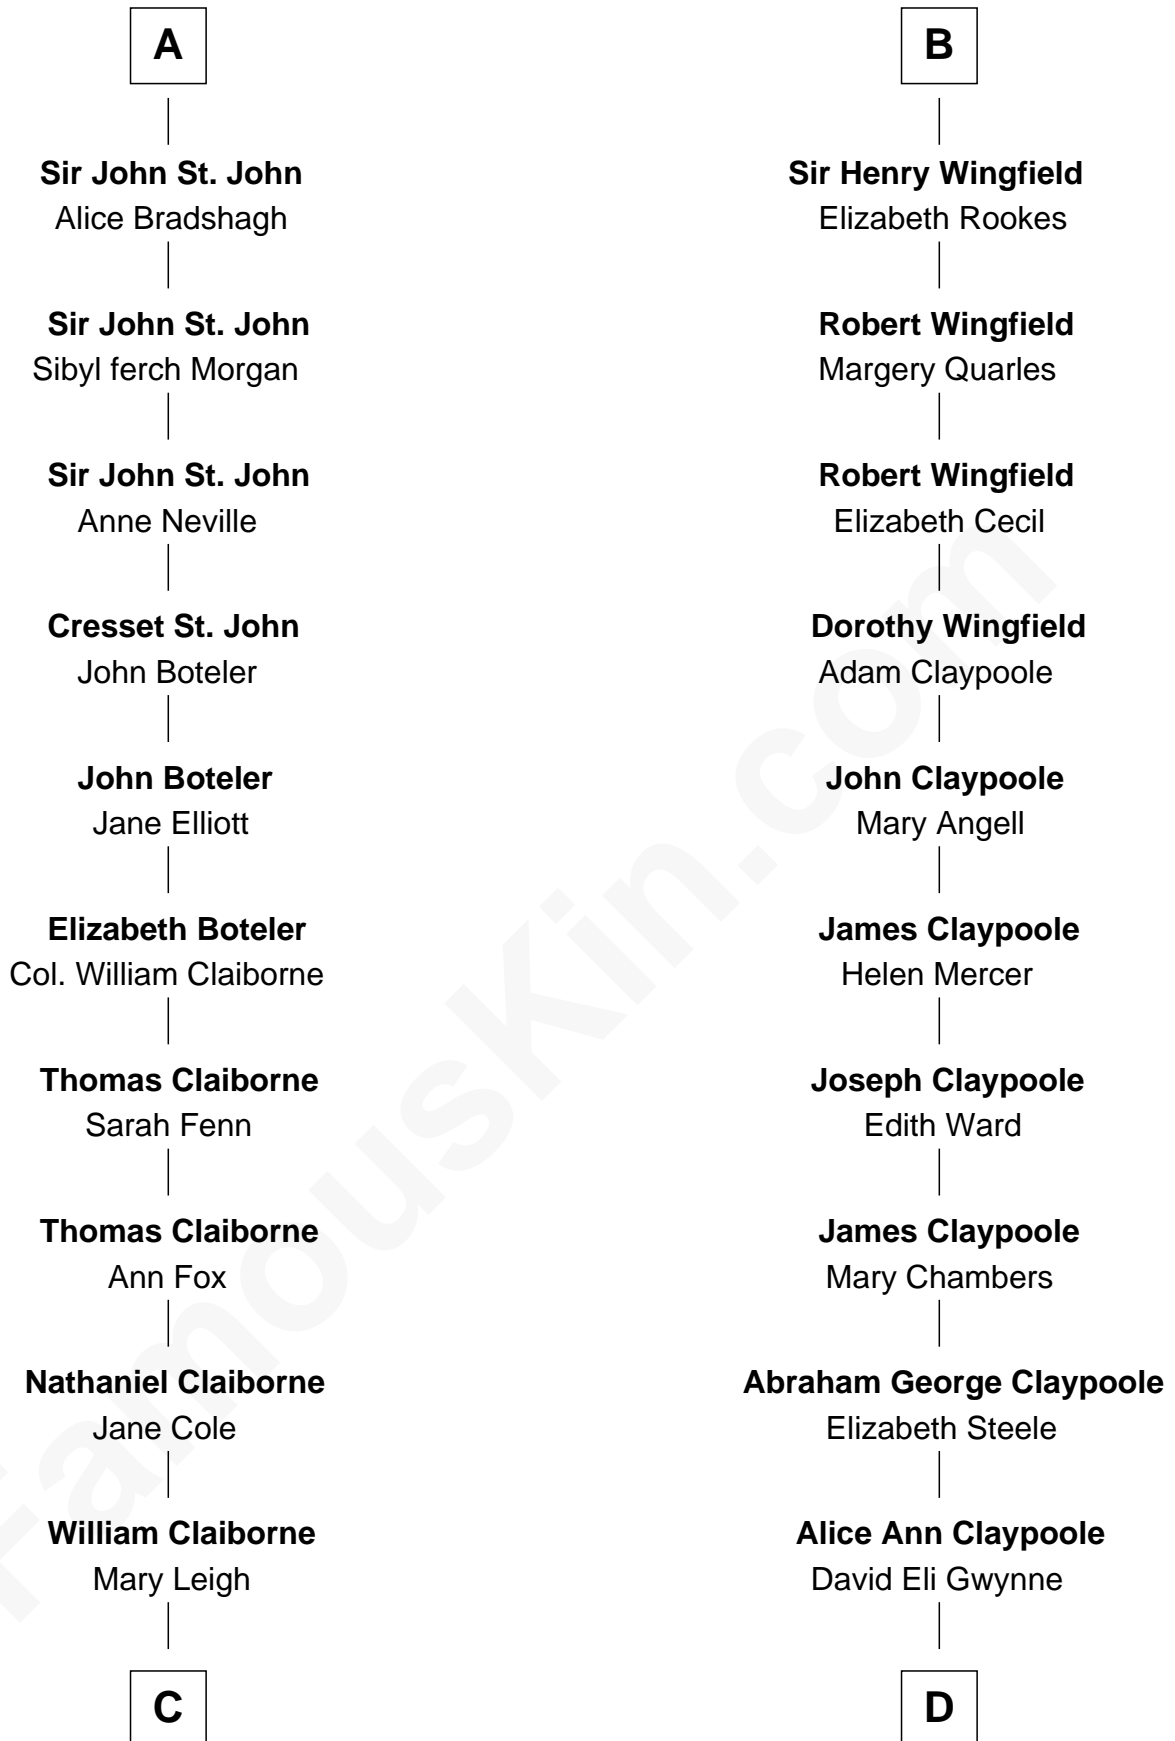

FamousKin.com

Relationship Chart of

Liz Claiborne

Fashion Designer and Founder of Liz Claiborne Inc.

20th cousin 1 time removed of

Gloria Vanderbilt
Fashion Designer

C

William Charles Cole Claiborne

Clarisse Duralde

William Charles Cole Claiborne

Louise de Balathier

Fernand Claiborne

Marie Louise Villeré

Omer Villere Claiborne

Carolyn Louise Fenner

Liz Claiborne

Found of Liz Claiborne Inc.

D

Abraham Evan Gwynne

Rachel Moore Flagg

Alice Claypoole Gwynne

Cornelius Vanderbilt

Reginald Claypoole Vanderbilt

Gloria Maria Mercedes Morgan