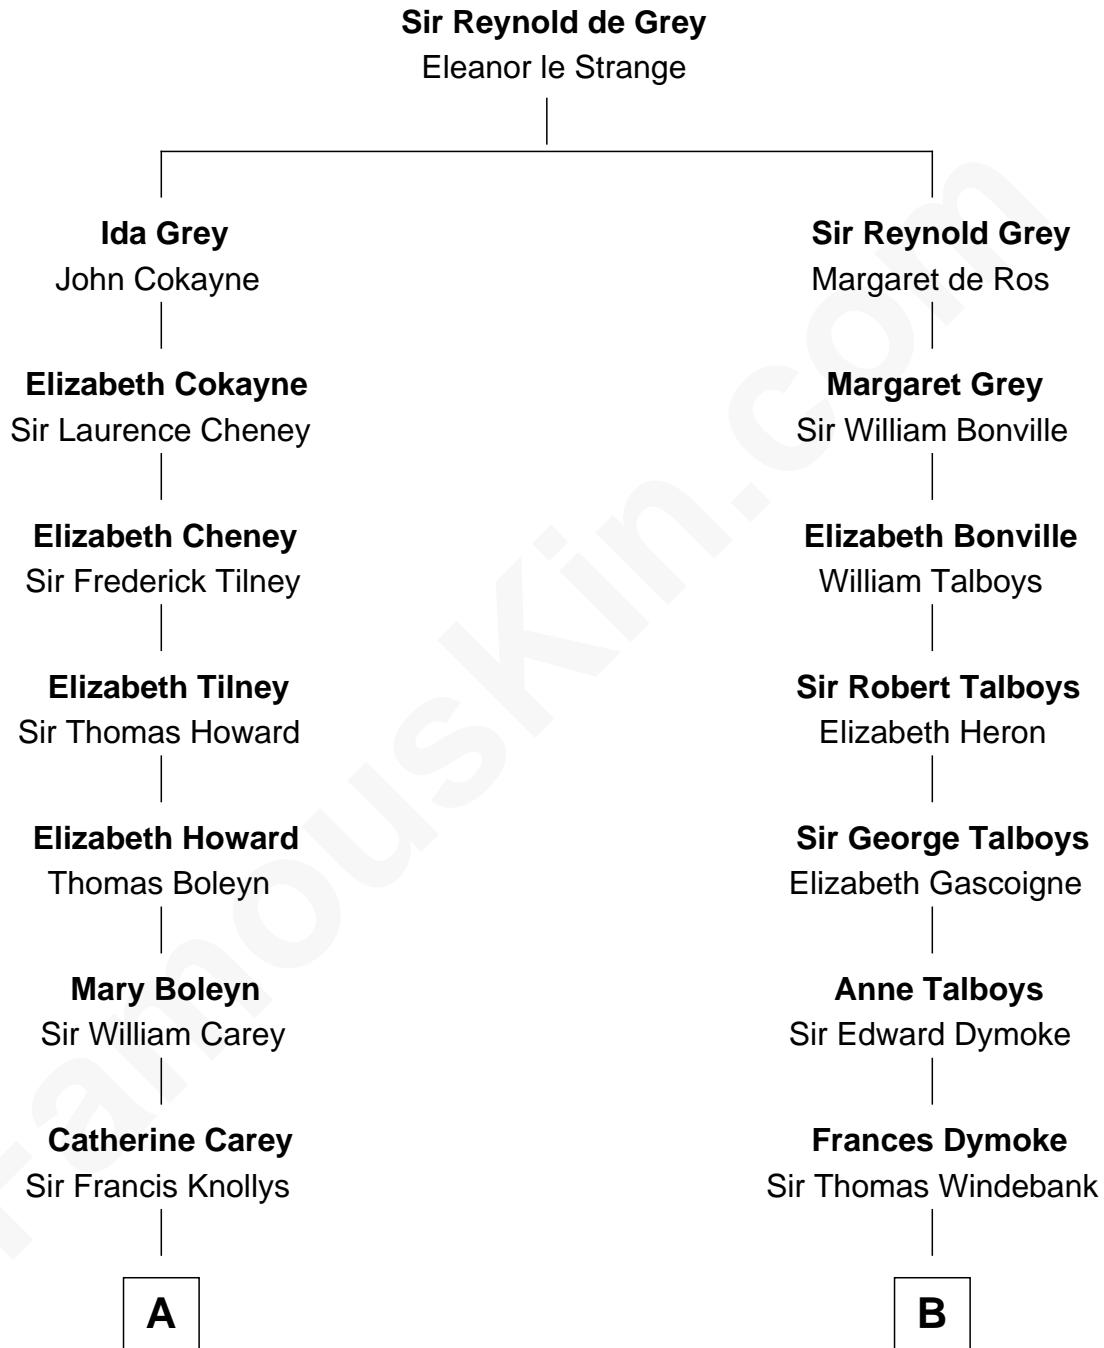

# FamousKin.com

## Relationship Chart of

### Liz Claiborne

*Fashion Designer and Founder of Liz Claiborne Inc.*

12th cousin 6 times removed of

**George Washington**  
*1st U.S. President*

**C**

—  
**Omer Villere Claiborne**  
Carolyn Louise Fenner