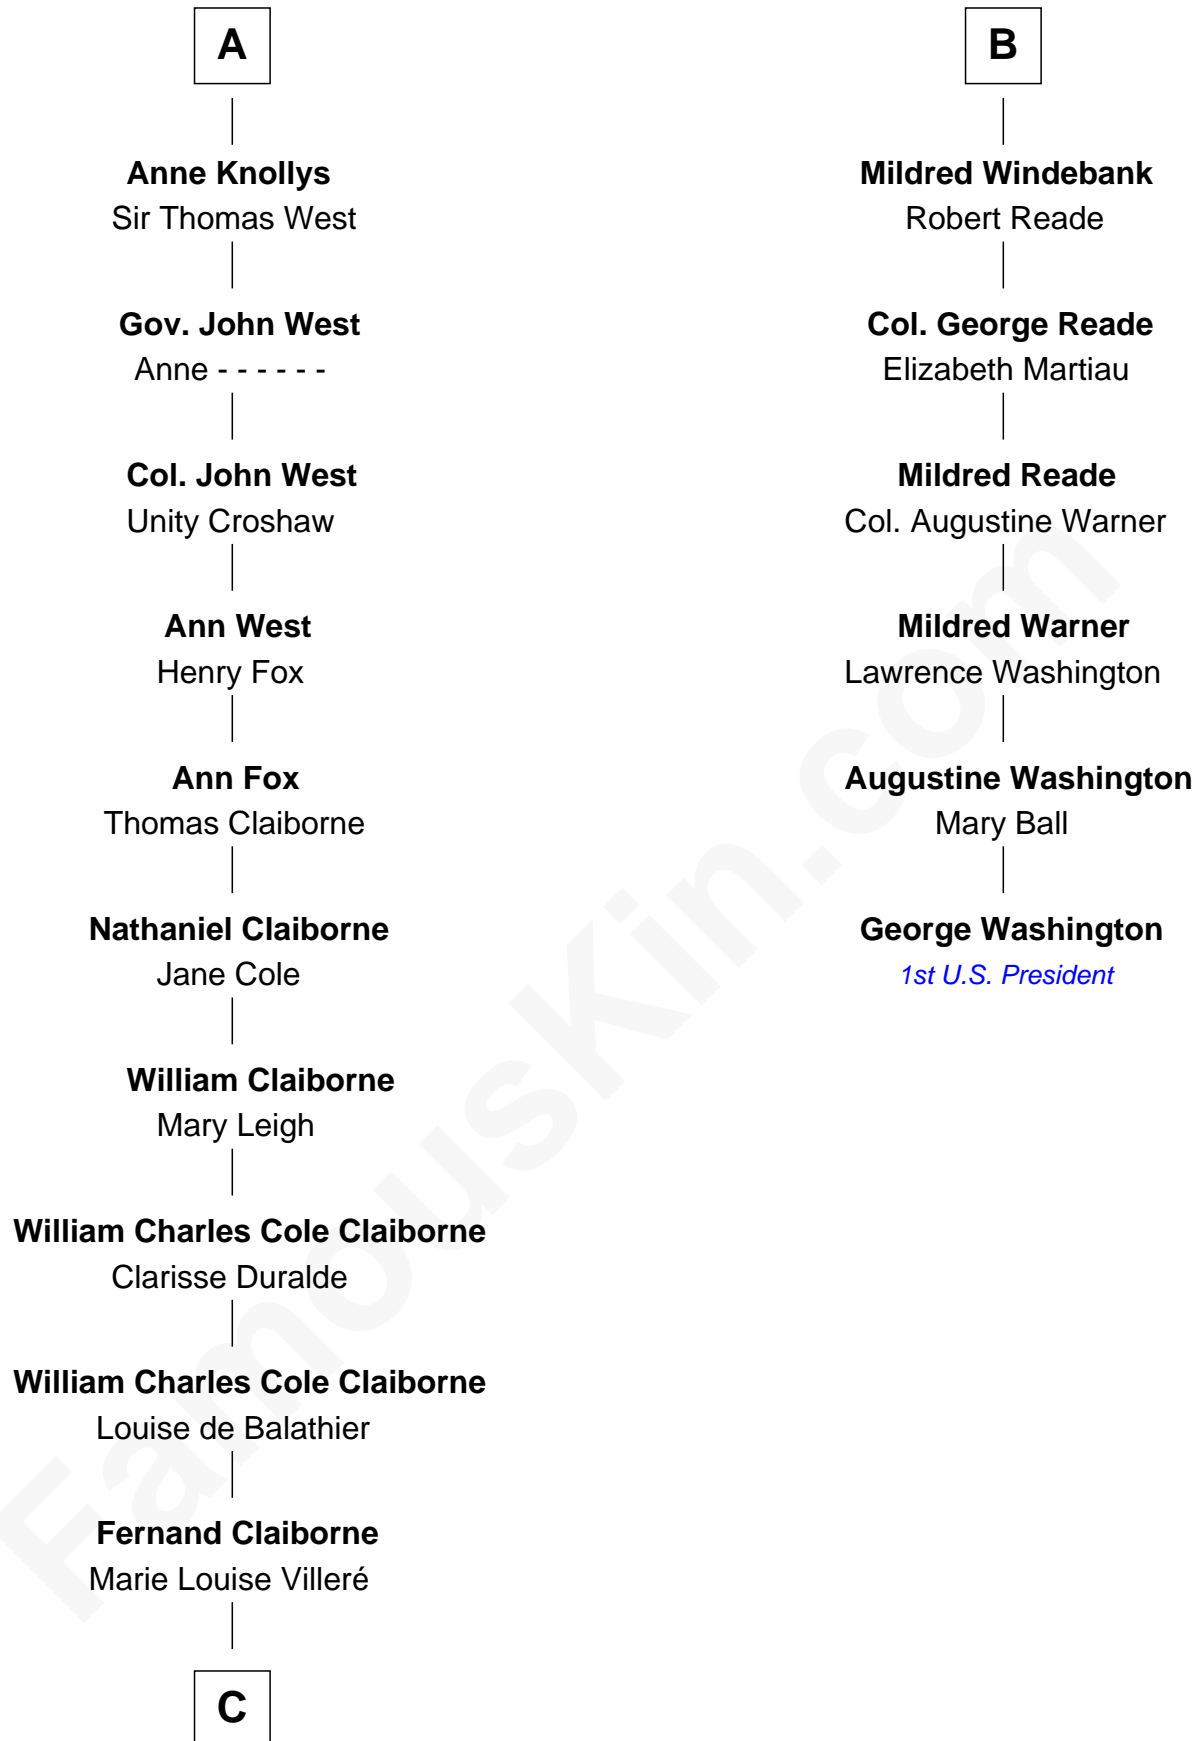

## Relationship Chart of

### Liz Claiborne

*Fashion Designer and Founder of Liz Claiborne Inc.*

12th cousin 6 times removed of

**George Washington**  
*1st U.S. President*

**C**

—  
**Omer Villere Claiborne**  
Carolyn Louise Fenner