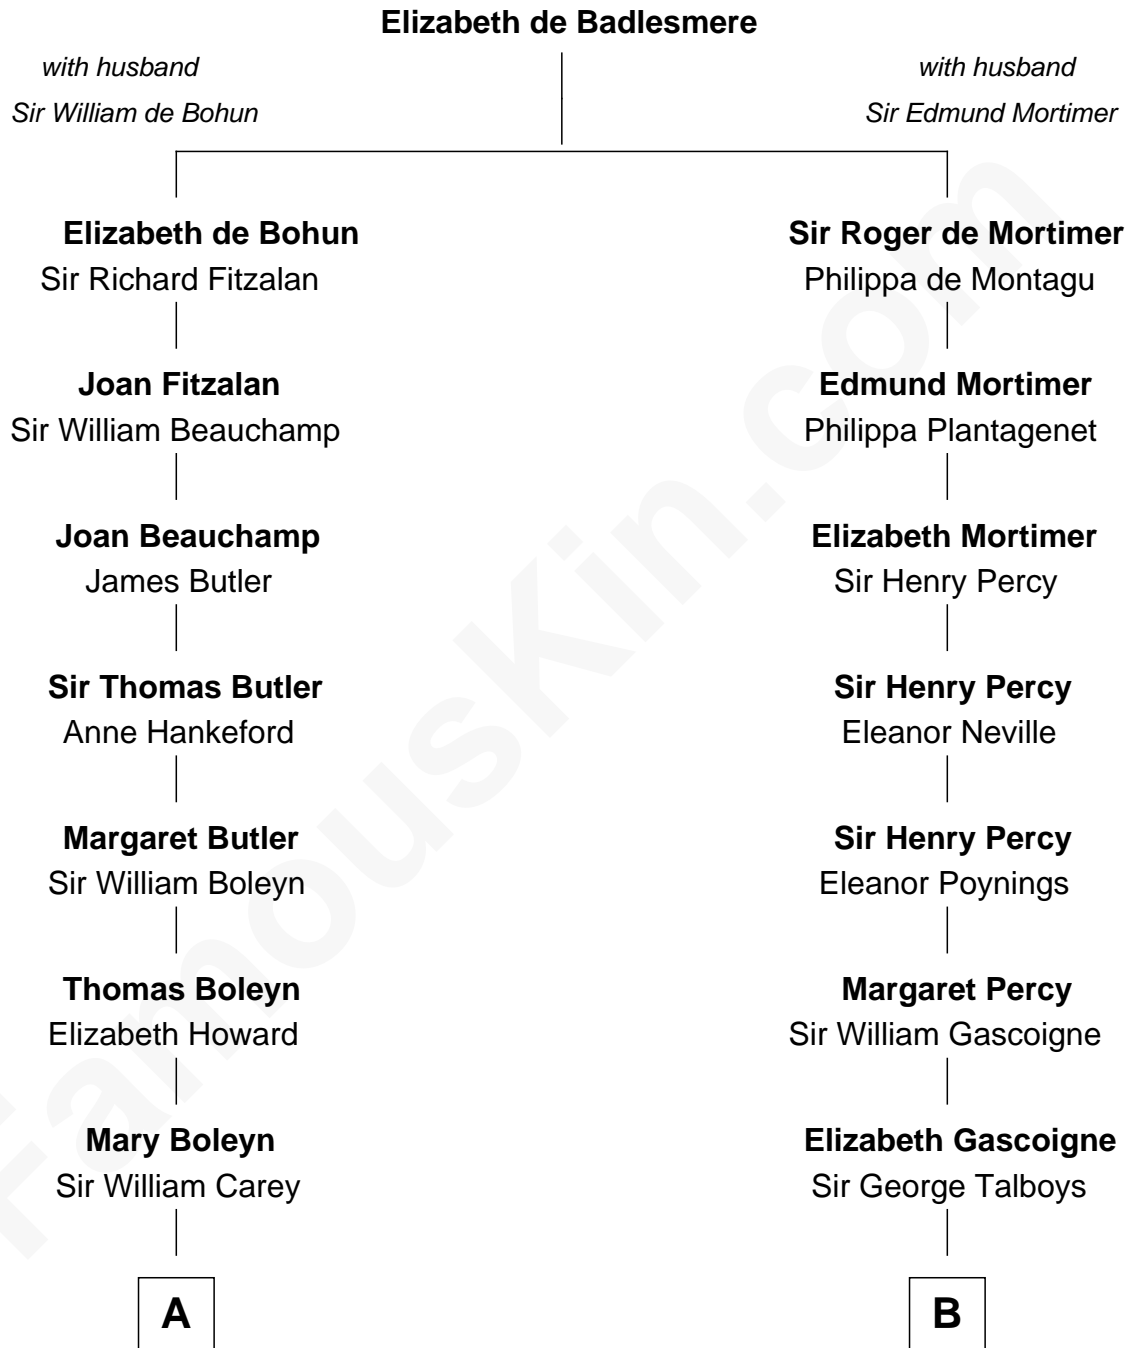

# FamousKin.com

## Relationship Chart of

### Liz Claiborne

*Fashion Designer and Founder of Liz Claiborne Inc.*

14th cousin 5 times removed of

**George Washington**  
*1st U.S. President*

**C**

—  
**Fernand Claiborne**  
Marie Louise Villeré

—  
**Omer Villere Claiborne**  
Carolyn Louise Fenner