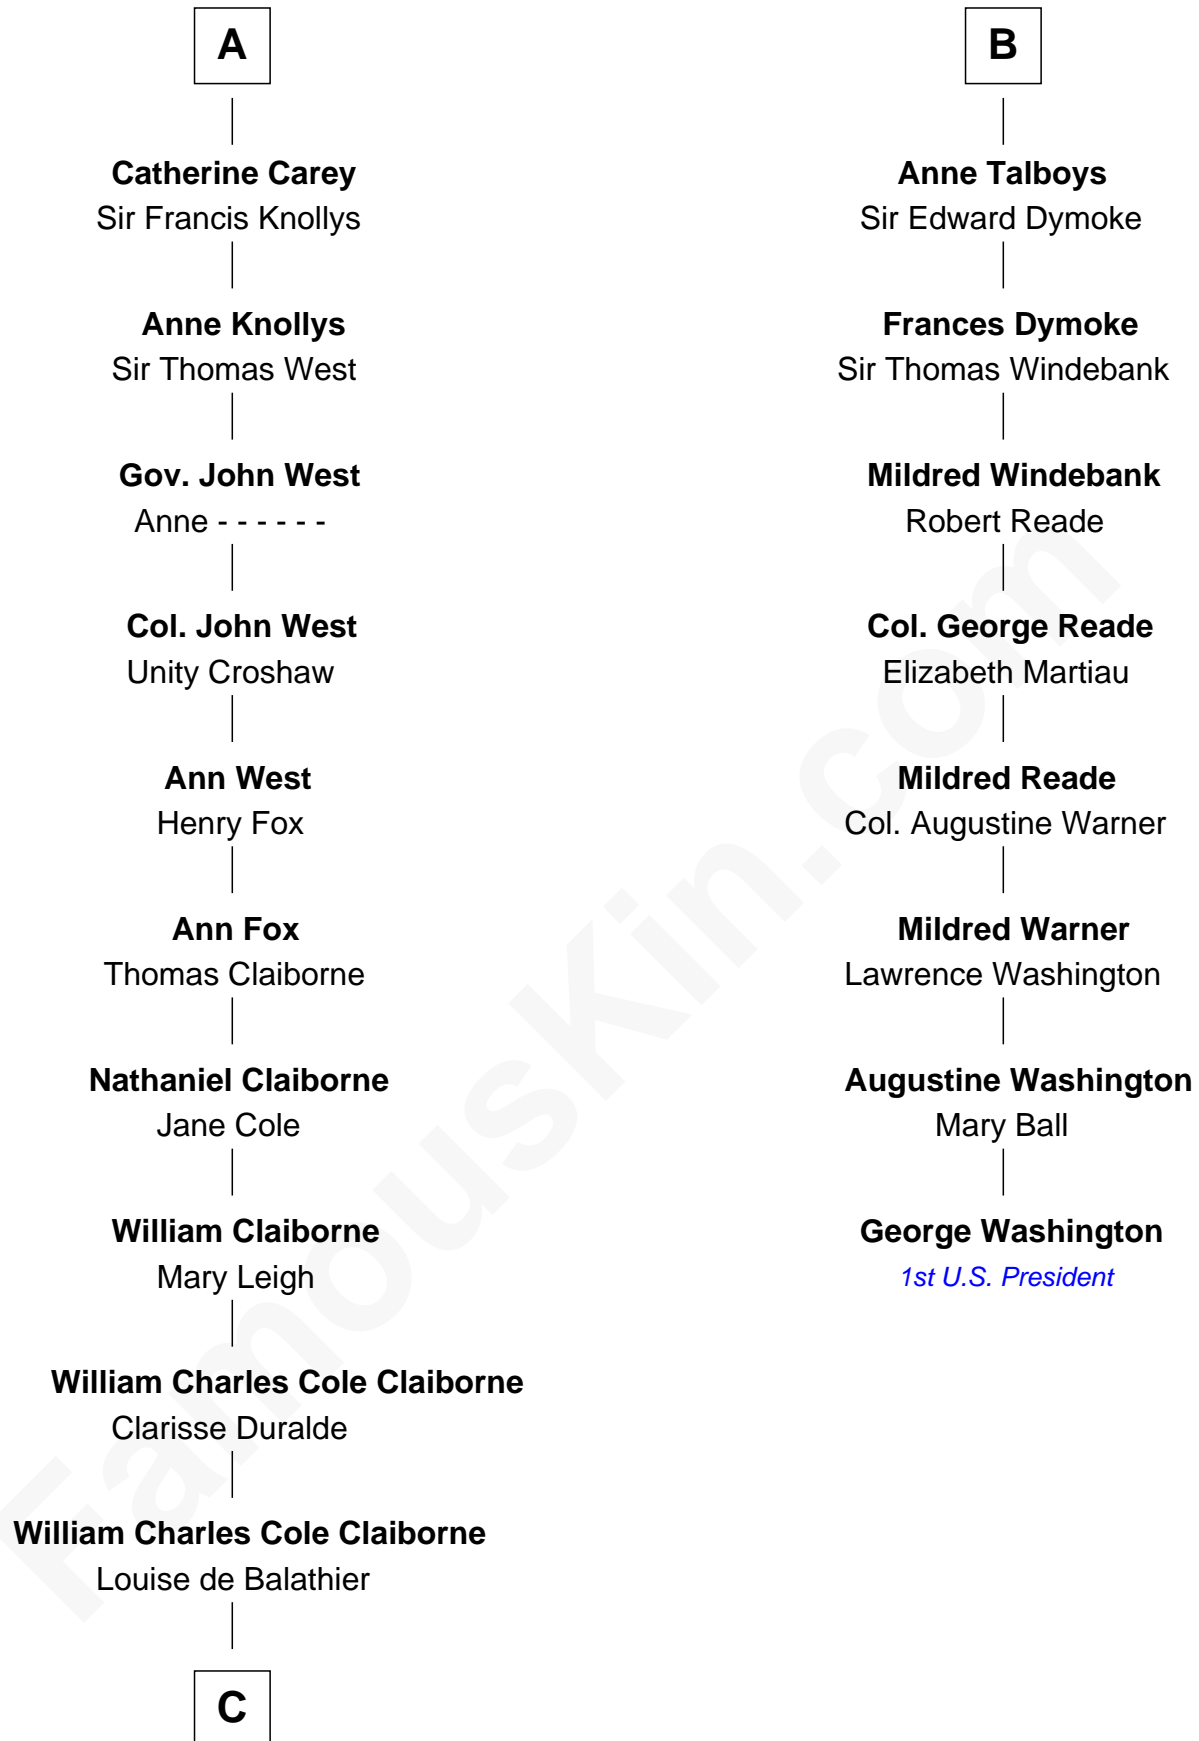

## Relationship Chart of

### Liz Claiborne

*Fashion Designer and Founder of Liz Claiborne Inc.*

14th cousin 5 times removed of

**George Washington**  
*1st U.S. President*

**C**

—  
**Fernand Claiborne**  
Marie Louise Villeré

—  
**Omer Villere Claiborne**  
Carolyn Louise Fenner