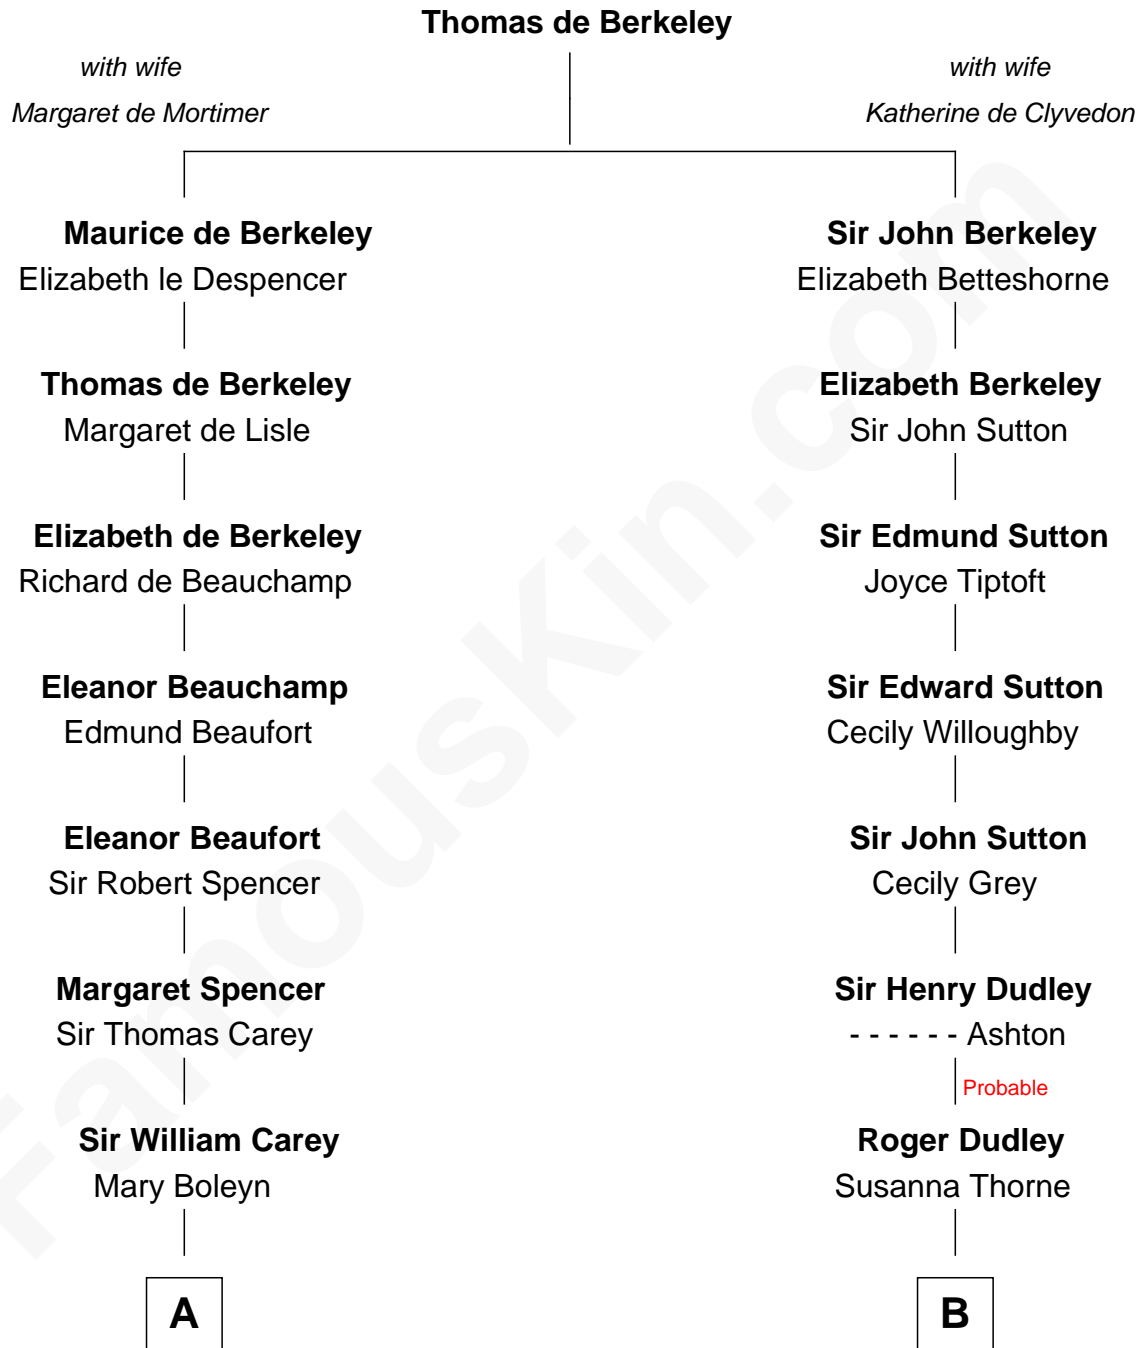

FamousKin.com

Relationship Chart of

Liz Claiborne

Fashion Designer and Founder of Liz Claiborne Inc.

12th cousin 7 times removed of

John Langdon

Signer of the U.S. Constitution