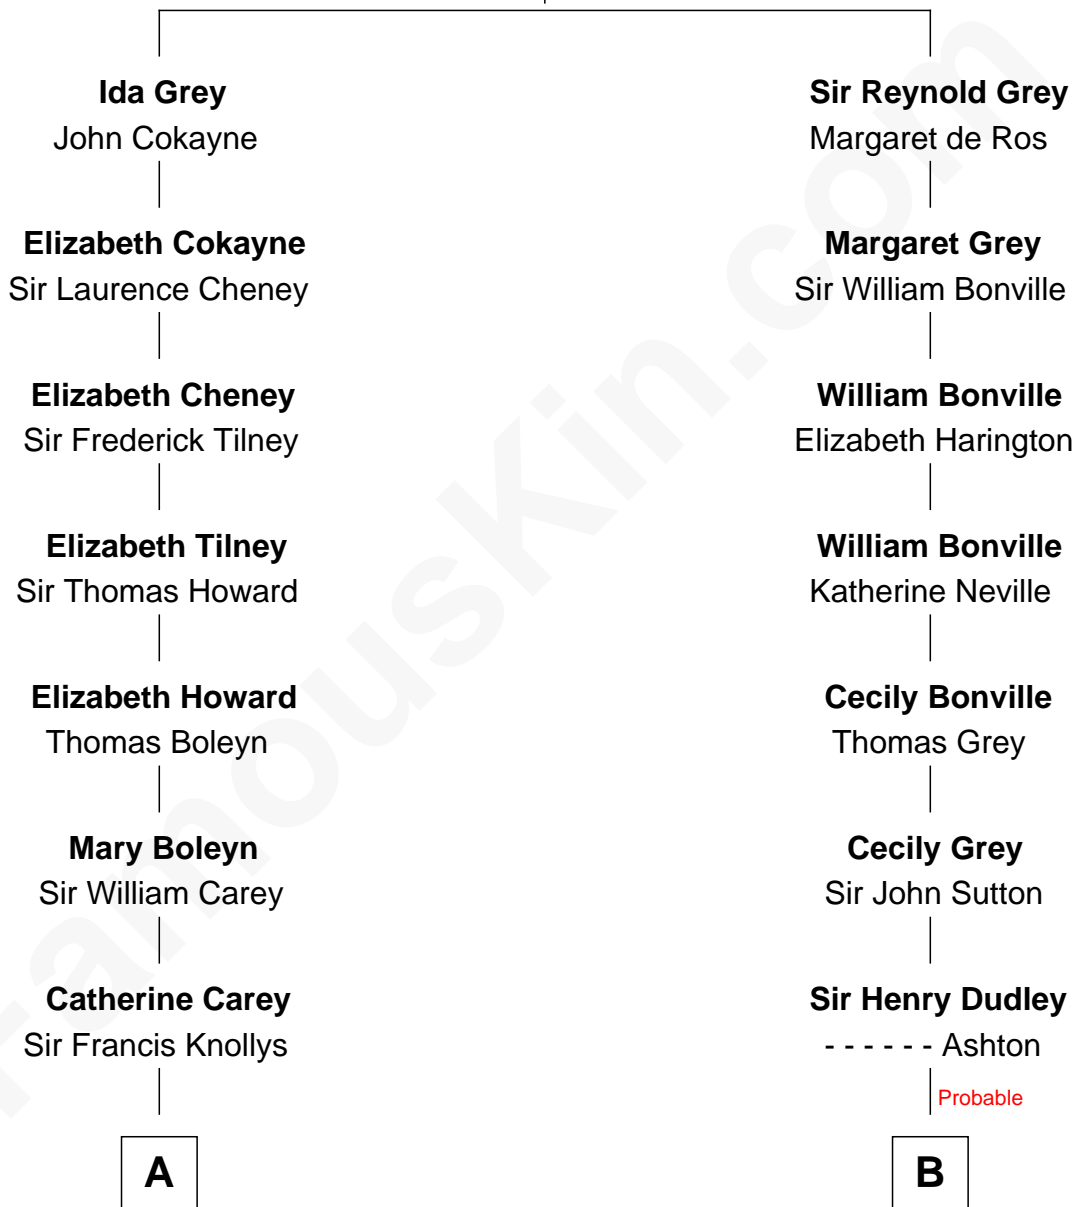

FamousKin.com

Relationship Chart of

Liz Claiborne

Fashion Designer and Founder of Liz Claiborne Inc.

13th cousin 5 times removed of

John Langdon

Signer of the U.S. Constitution

Sir Reynold de Grey
Eleanor le Strange

C

Omer Villere Claiborne
Carolyn Louise Fenner

Liz Claiborne
Found of Liz Claiborne Inc.

FamousKin.com