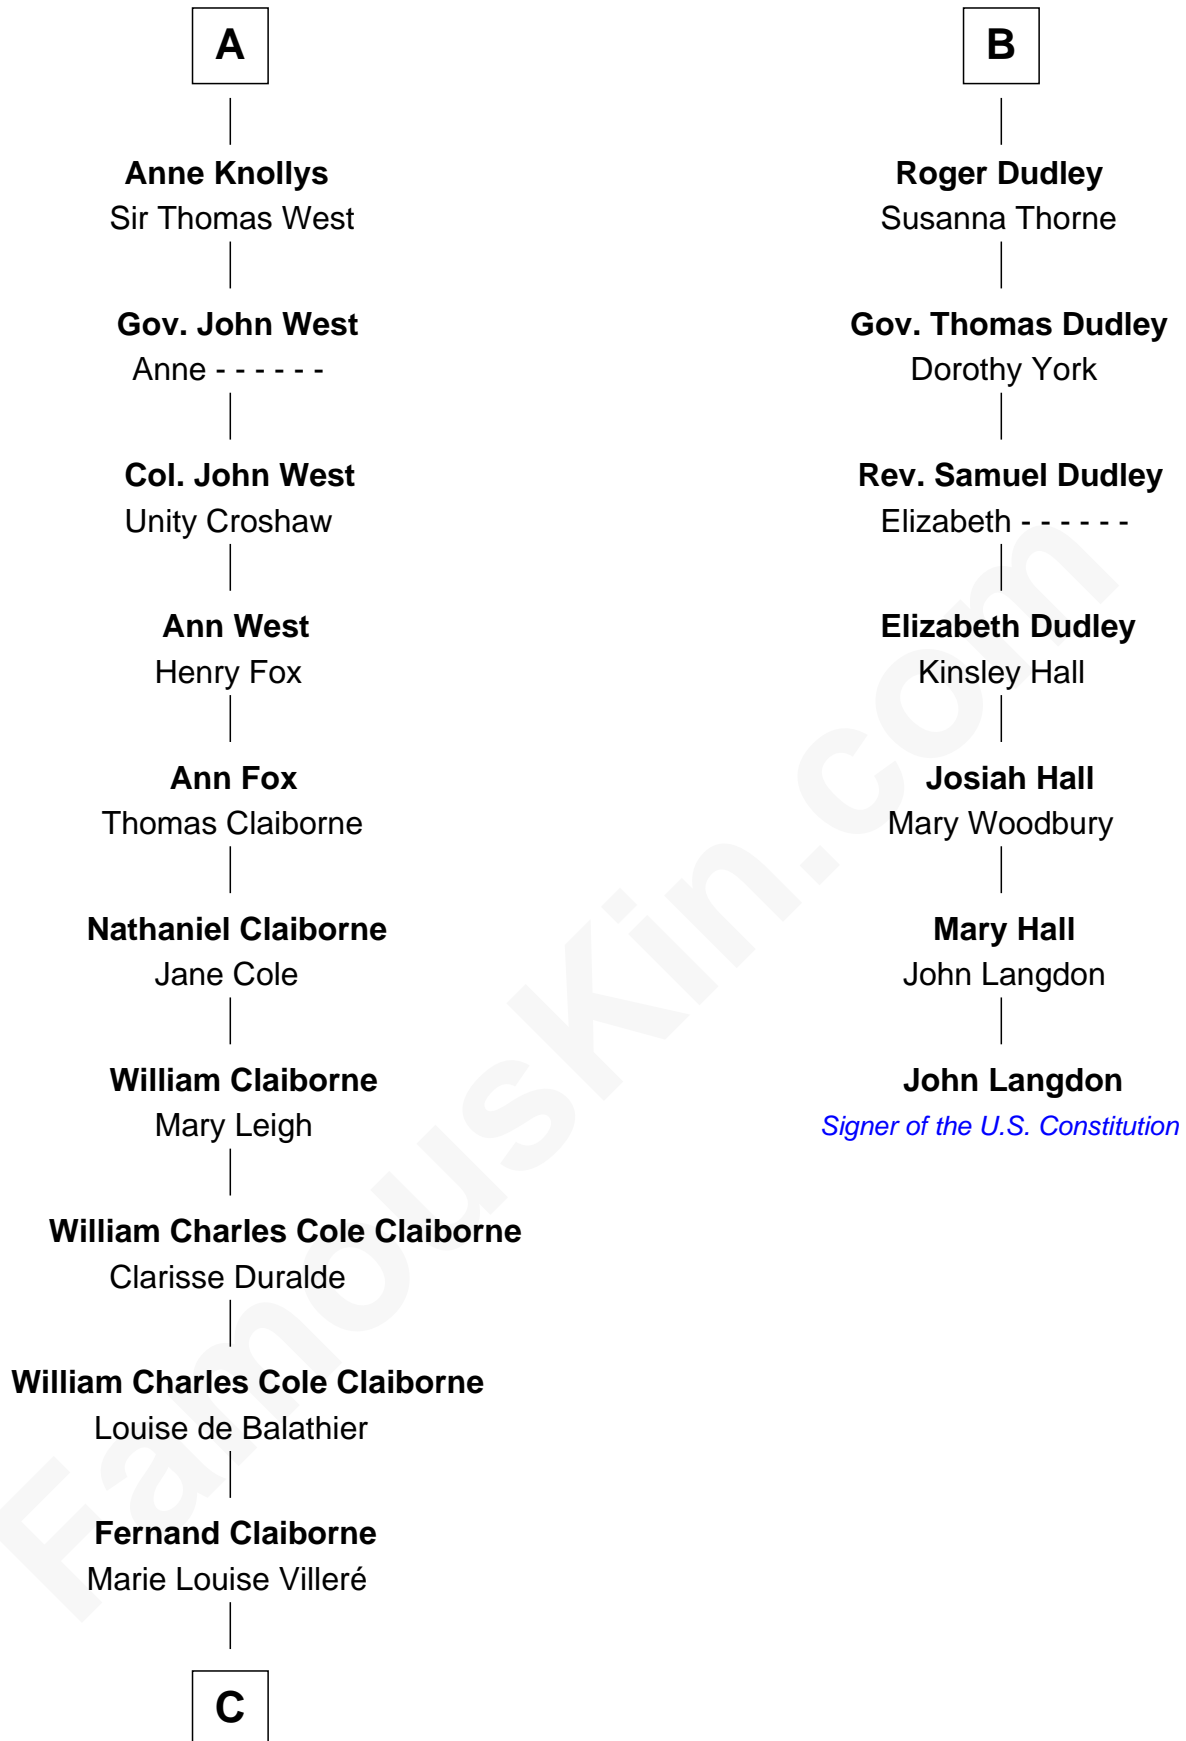

FamousKin.com

Relationship Chart of

Liz Claiborne

Fashion Designer and Founder of Liz Claiborne Inc.

13th cousin 5 times removed of

John Langdon

Signer of the U.S. Constitution

Sir Reynold de Grey
Eleanor le Strange

C

Omer Villere Claiborne
Carolyn Louise Fenner

Liz Claiborne
Found of Liz Claiborne Inc.

FamousKin.com