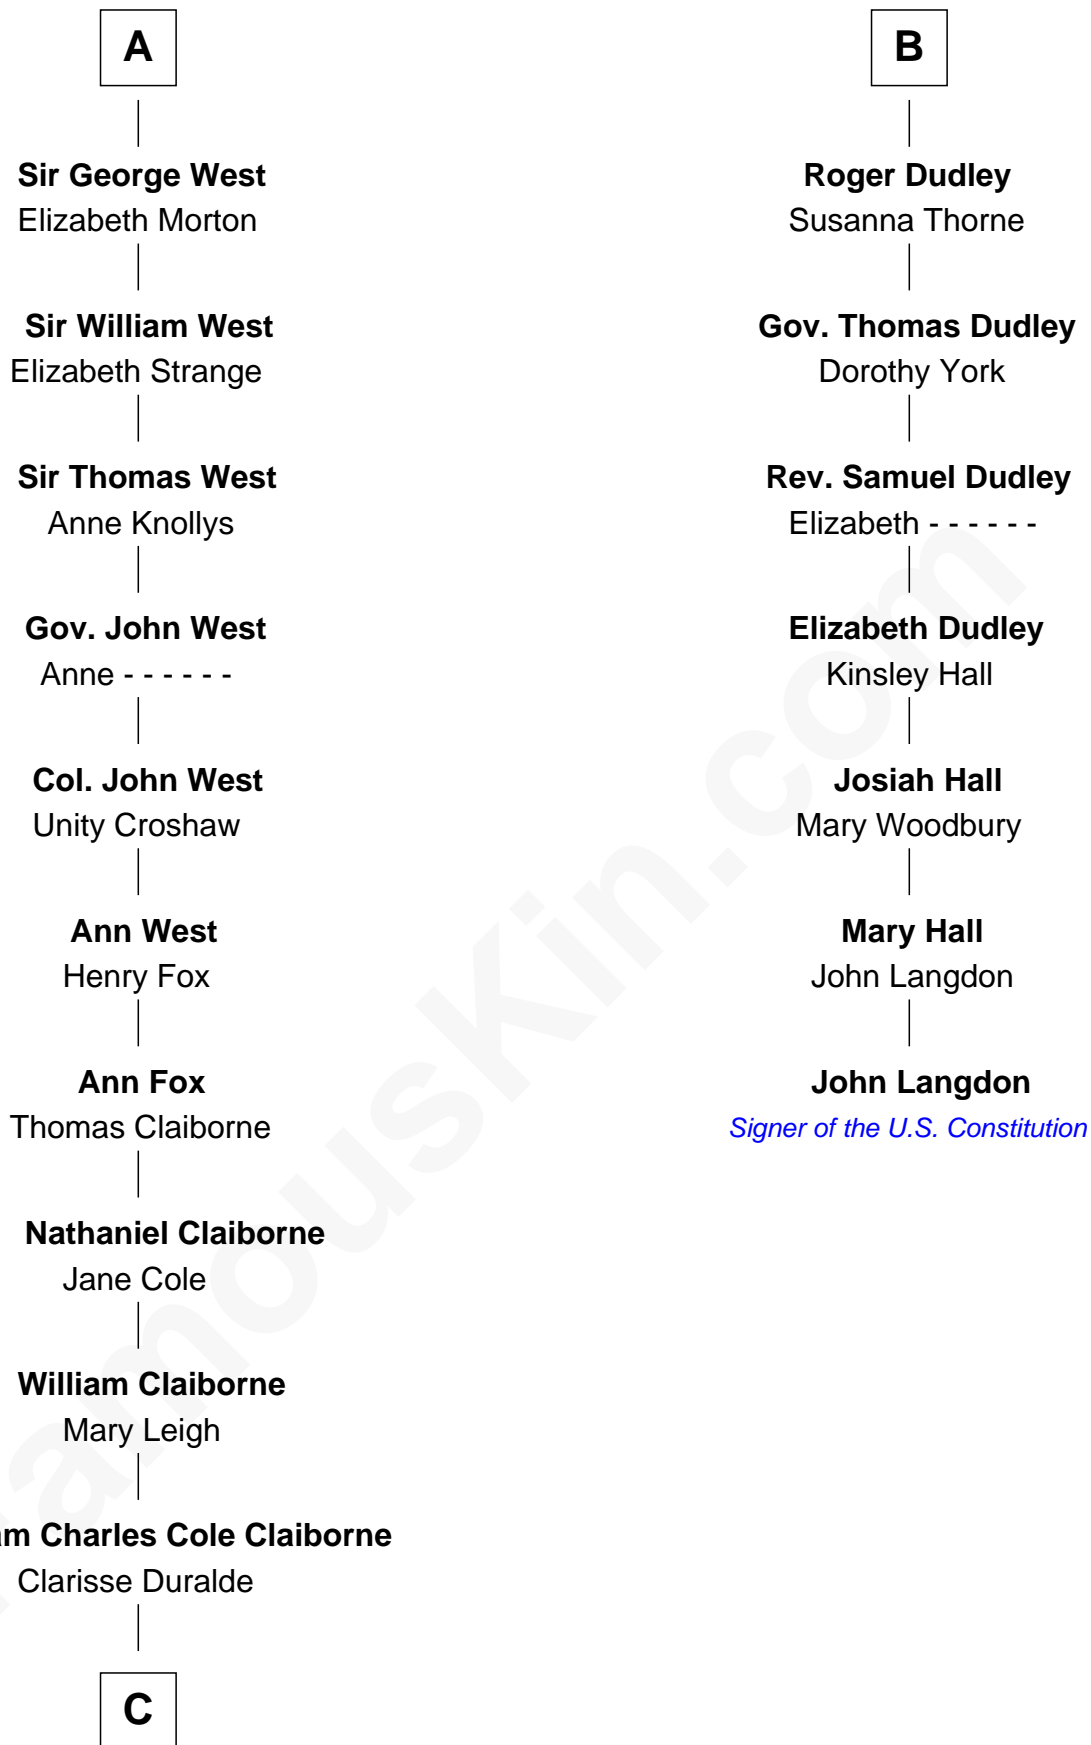

FamousKin.com

Relationship Chart of

Liz Claiborne

Fashion Designer and Founder of Liz Claiborne Inc.

13th cousin 7 times removed of

John Langdon

Signer of the U.S. Constitution

C

—
William Charles Cole Claiborne

Louise de Balathier

—
Fernand Claiborne

Marie Louise Villeré

—
Omer Villere Claiborne

Carolyn Louise Fenner

—
Liz Claiborne

Found of Liz Claiborne Inc.