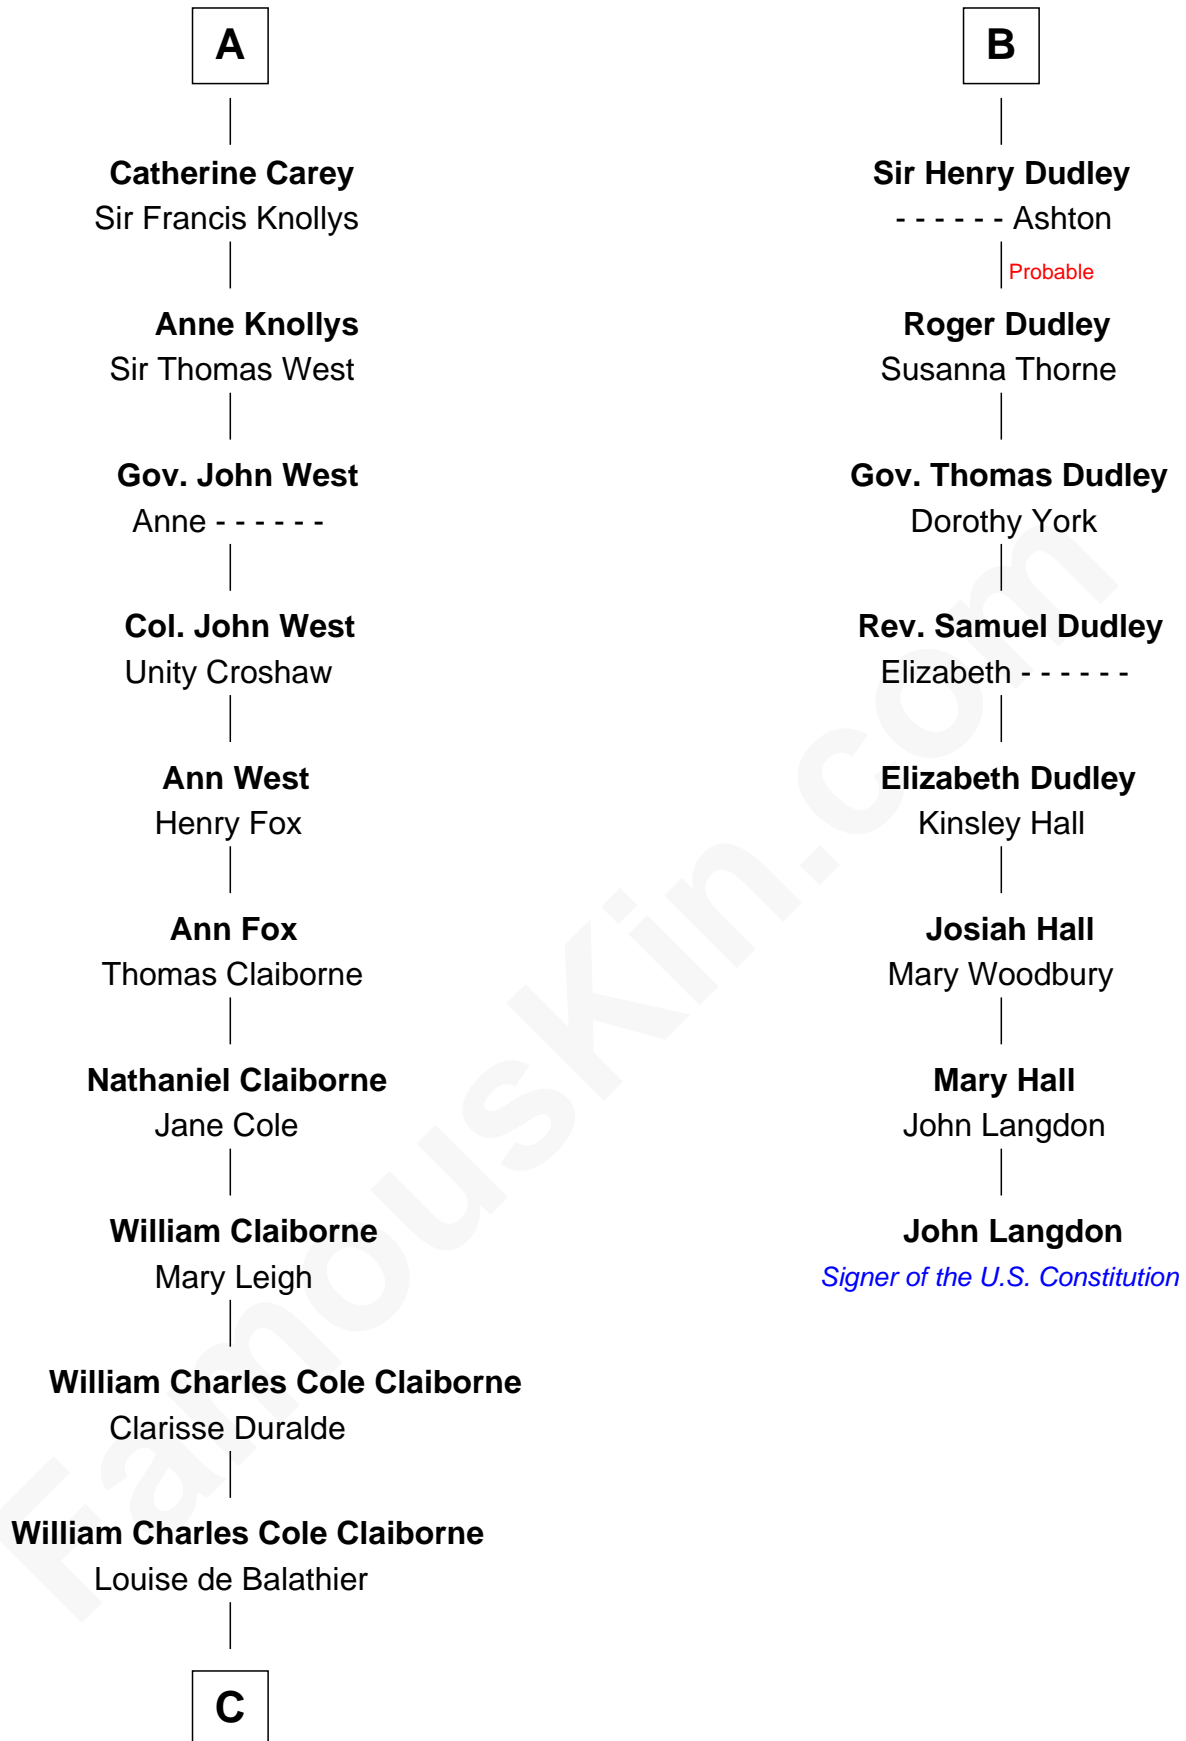

FamousKin.com

Relationship Chart of

Liz Claiborne

Fashion Designer and Founder of Liz Claiborne Inc.

14th cousin 5 times removed of

John Langdon

Signer of the U.S. Constitution

C

—
Fernand Claiborne
Marie Louise Villeré

—
Omer Villere Claiborne
Carolyn Louise Fenner

—
Liz Claiborne
Found of Liz Claiborne Inc.

FamousKin.com