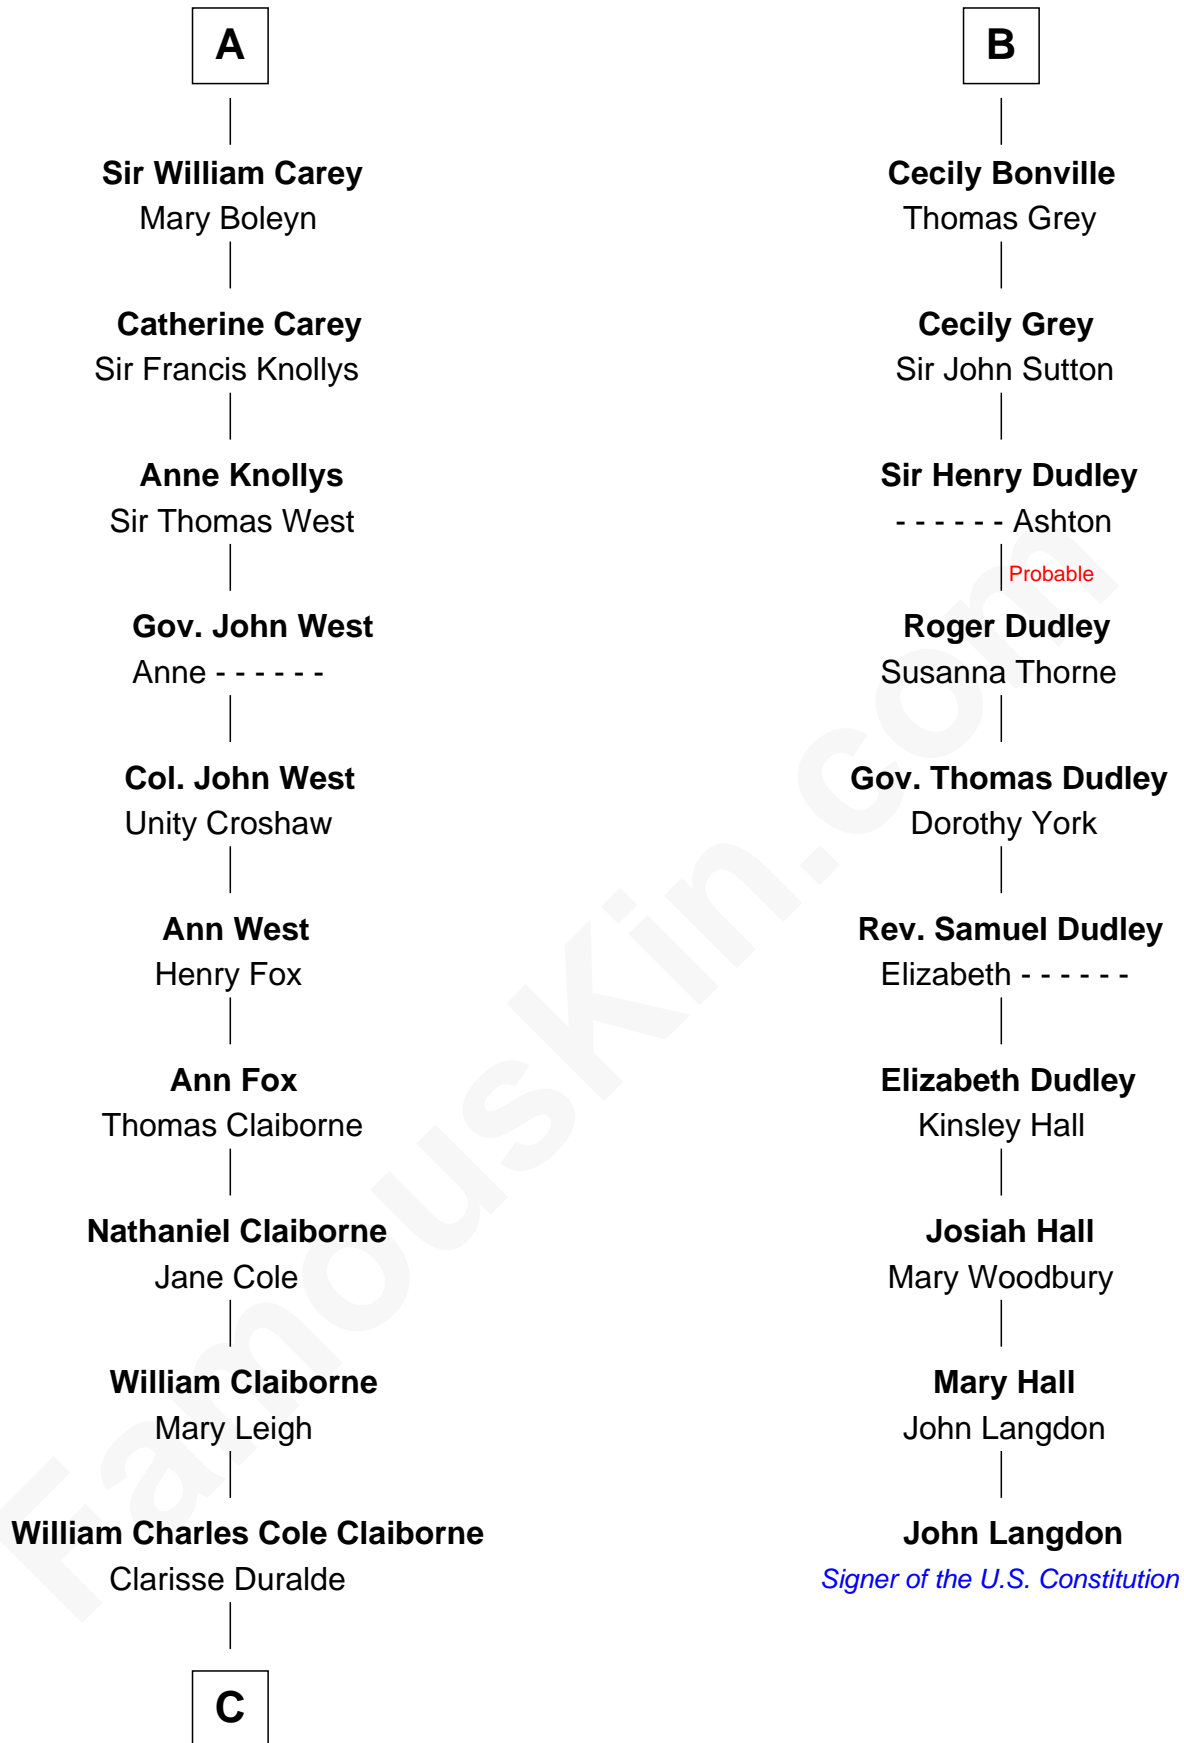

## Relationship Chart of

### Liz Claiborne

*Fashion Designer and Founder of Liz Claiborne Inc.*

16th cousin 4 times removed of

### John Langdon

*Signer of the U.S. Constitution*

**Sir Gilbert de Clare**

Joan of Acre

**C**

—  
**William Charles Cole Claiborne**

Louise de Balathier

—  
**Fernand Claiborne**

Marie Louise Villeré

—  
**Omer Villere Claiborne**

Carolyn Louise Fenner

—  
**Liz Claiborne**

*Found of Liz Claiborne Inc.*

FamousKin.com