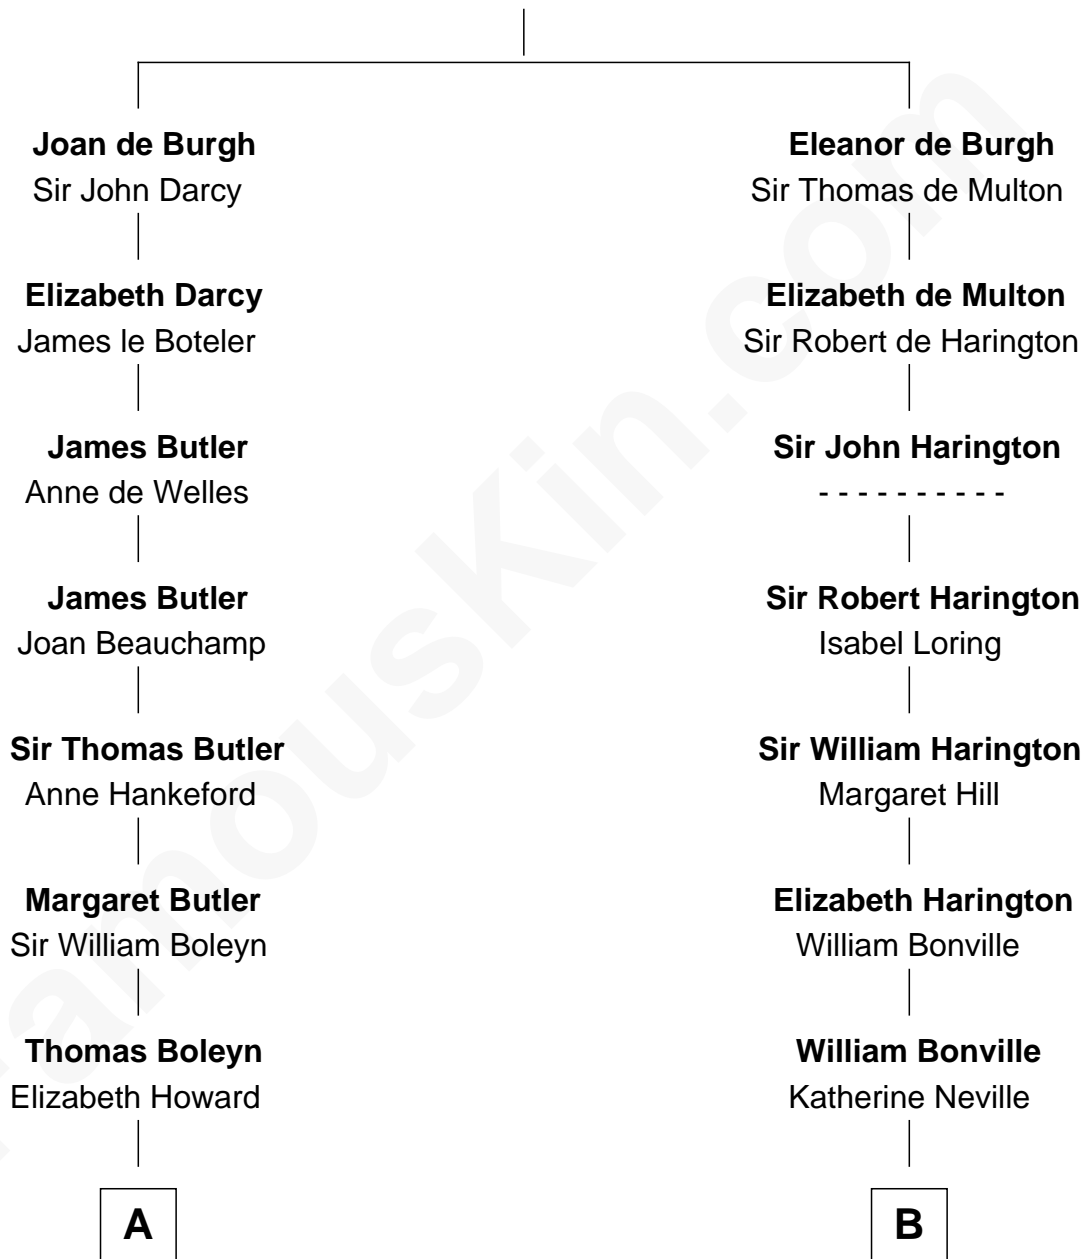

FamousKin.com

Relationship Chart of

Liz Claiborne

Fashion Designer and Founder of Liz Claiborne Inc.

16th cousin 4 times removed of

John Langdon

Signer of the U.S. Constitution

Sir Richard de Burgh

Margaret - - - - -

C

—
William Charles Cole Claiborne

Louise de Balathier

—
Fernand Claiborne

Marie Louise Villeré

—
Omer Villere Claiborne

Carolyn Louise Fenner

—
Liz Claiborne

Found of Liz Claiborne Inc.

FamousKin.com