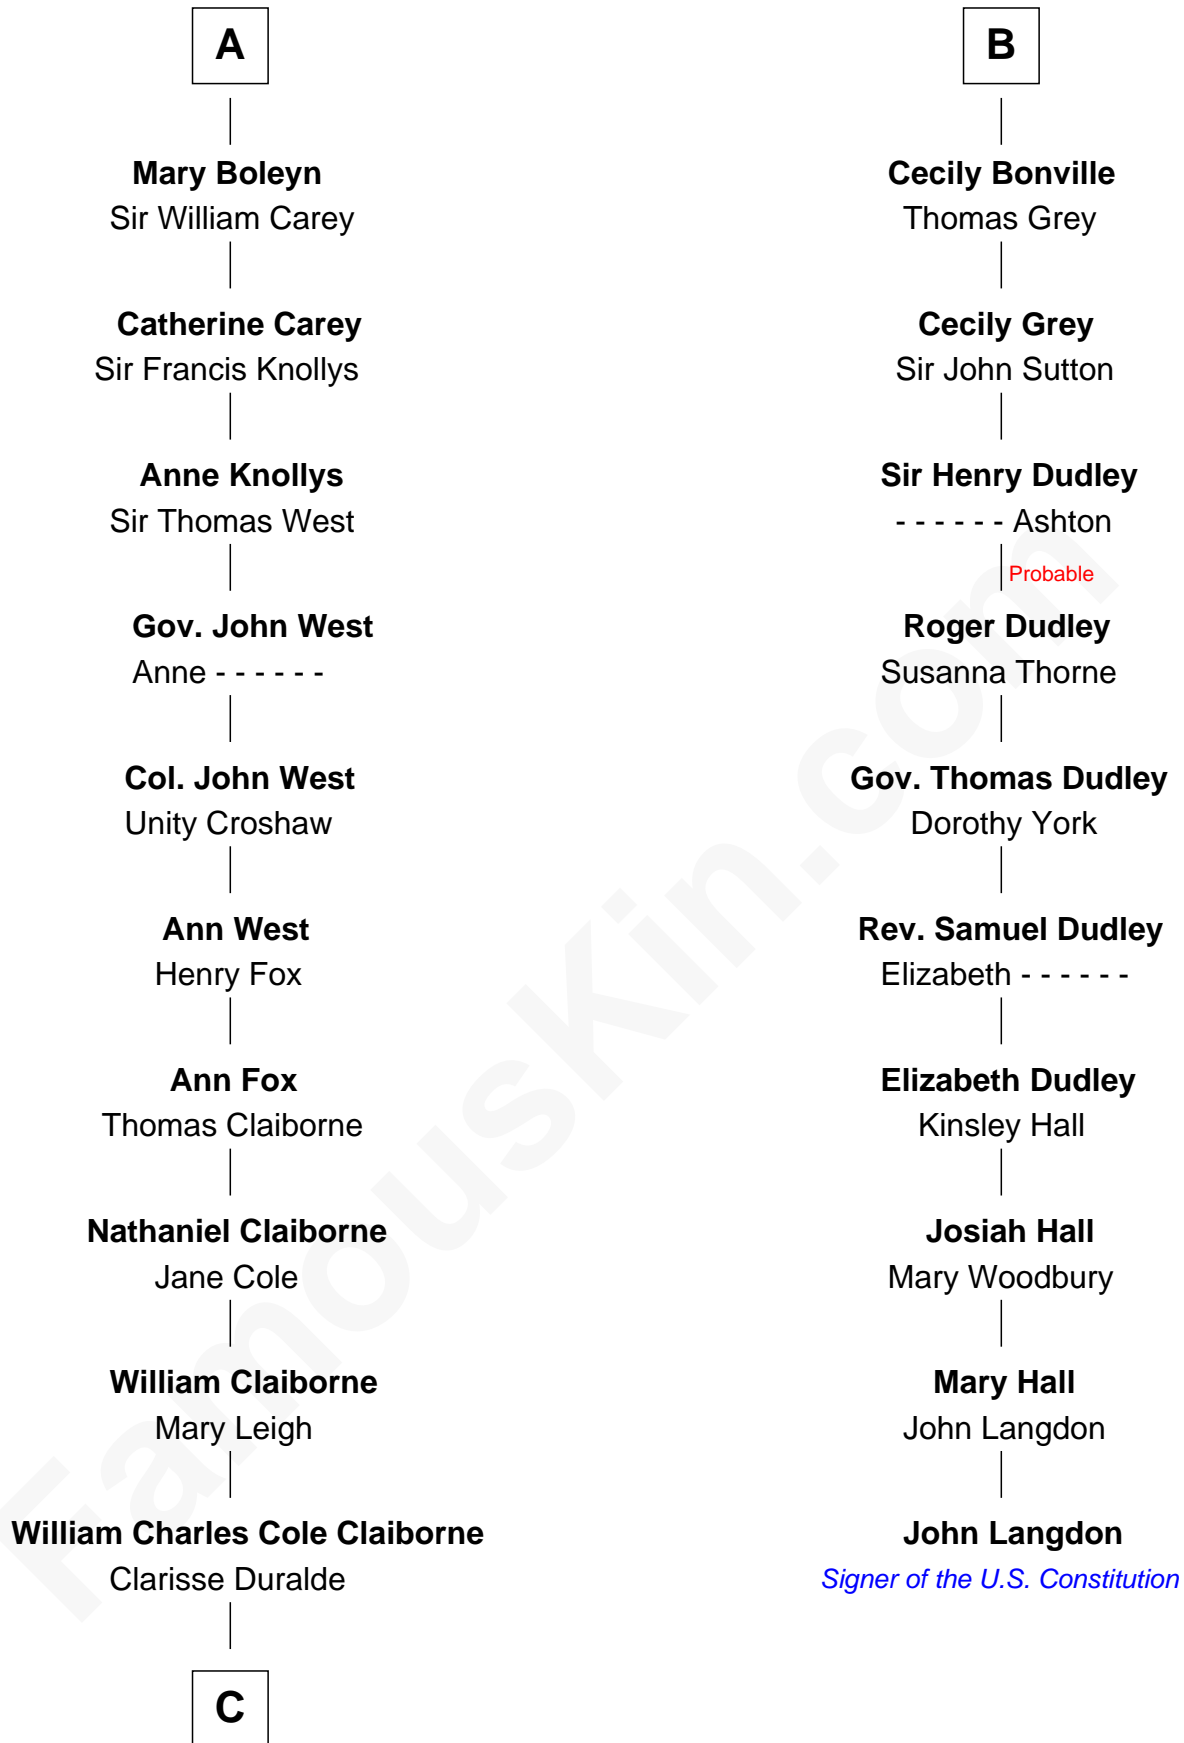

FamousKin.com

Relationship Chart of

Liz Claiborne

Fashion Designer and Founder of Liz Claiborne Inc.

16th cousin 4 times removed of

John Langdon

Signer of the U.S. Constitution

Sir Richard de Burgh

Margaret - - - - -

C

—
William Charles Cole Claiborne

Louise de Balathier

—
Fernand Claiborne

Marie Louise Villeré

—
Omer Villere Claiborne

Carolyn Louise Fenner