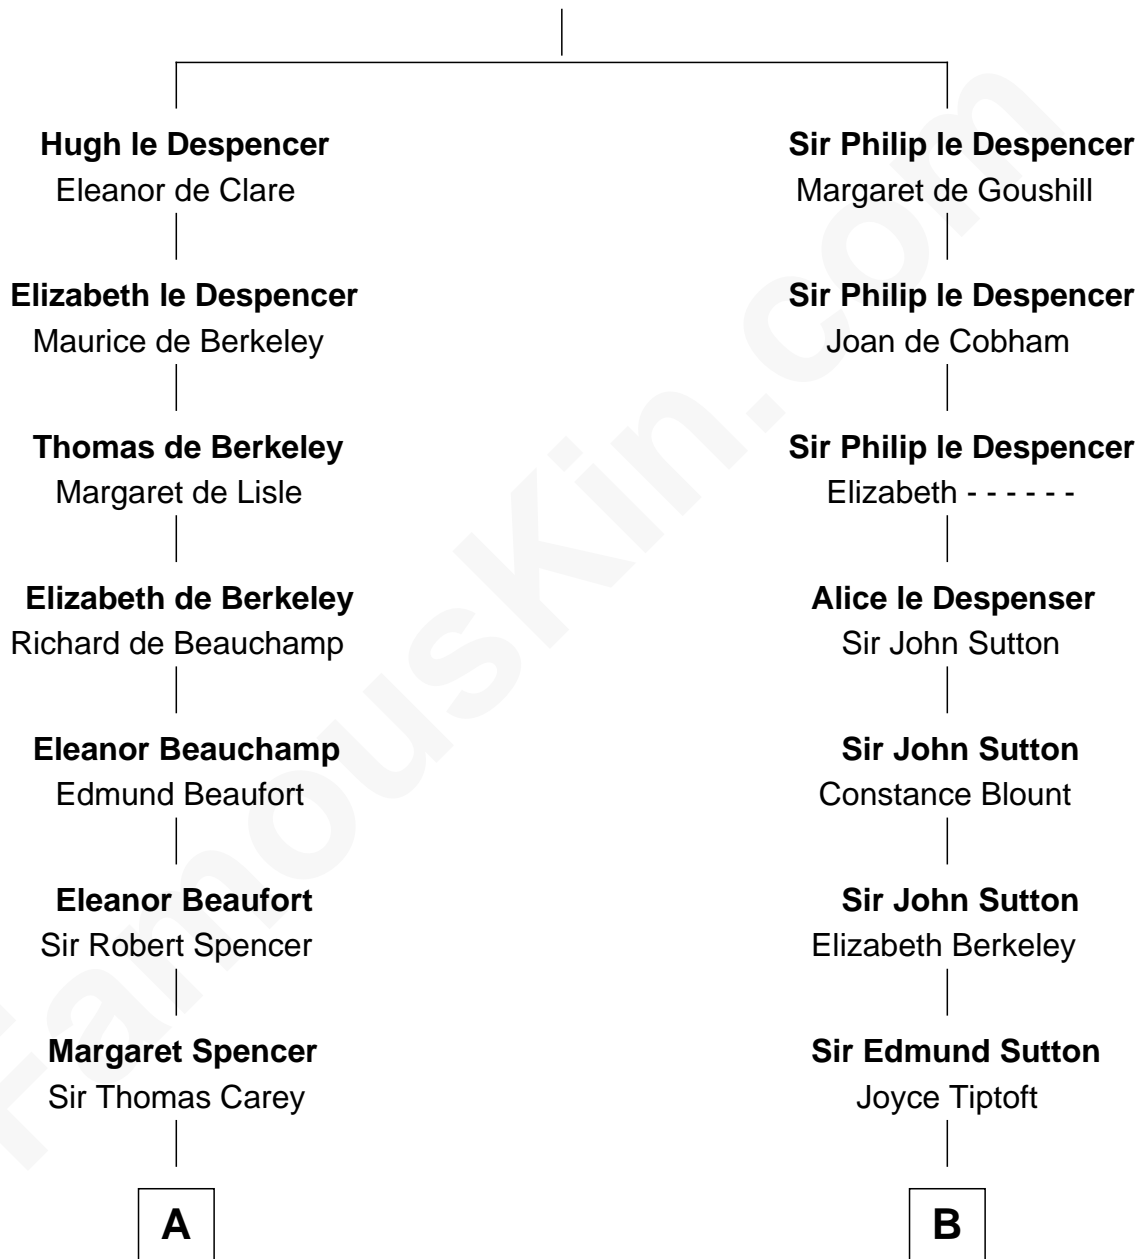

## Relationship Chart of

### Liz Claiborne

*Fashion Designer and Founder of Liz Claiborne Inc.*

16th cousin 4 times removed of

### John Langdon

*Signer of the U.S. Constitution*

**Sir Hugh le Despencer**  
Isabella de Beauchamp

**C**

—  
**William Charles Cole Claiborne**

Louise de Balathier

—  
**Fernand Claiborne**

Marie Louise Villeré