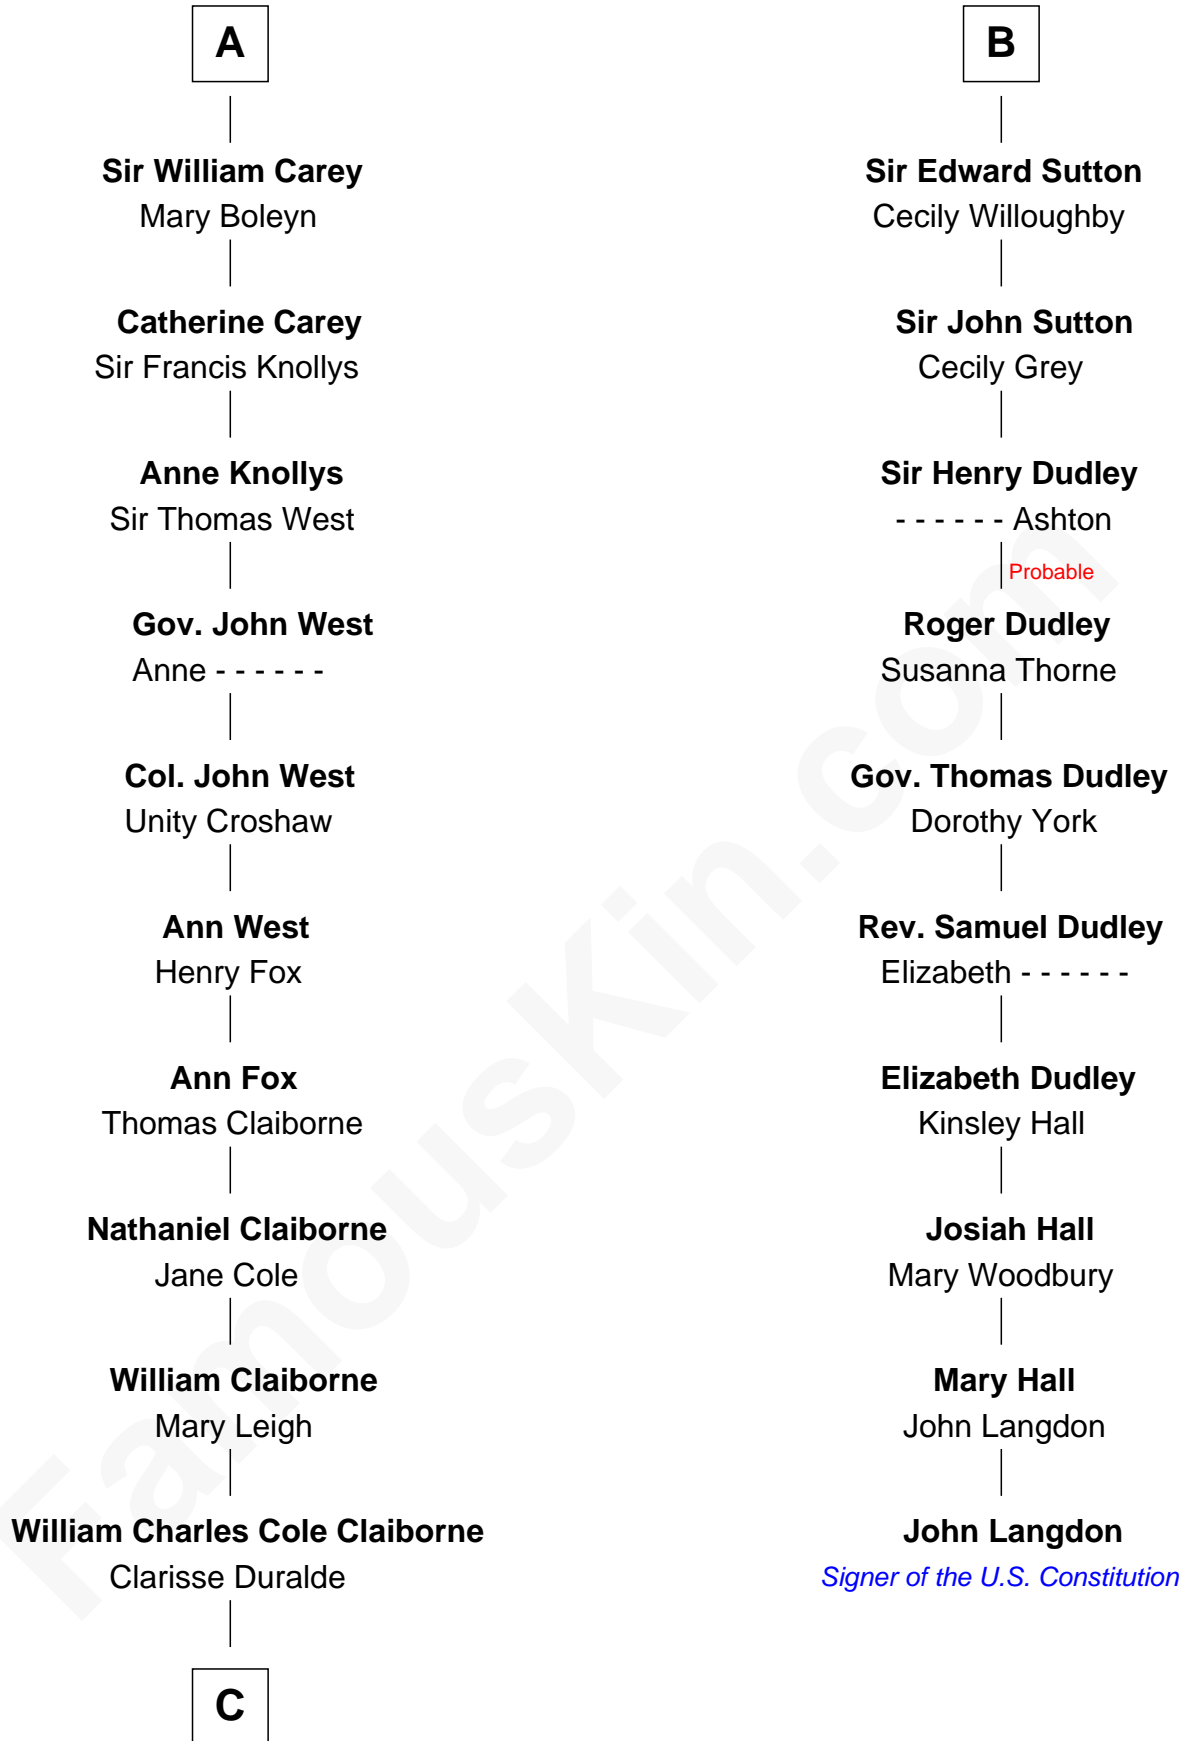

## Relationship Chart of

### Liz Claiborne

*Fashion Designer and Founder of Liz Claiborne Inc.*

16th cousin 4 times removed of

### John Langdon

*Signer of the U.S. Constitution*

**Sir Hugh le Despencer**  
Isabella de Beauchamp

**C**

—  
**William Charles Cole Claiborne**

Louise de Balathier

—  
**Fernand Claiborne**

Marie Louise Villeré