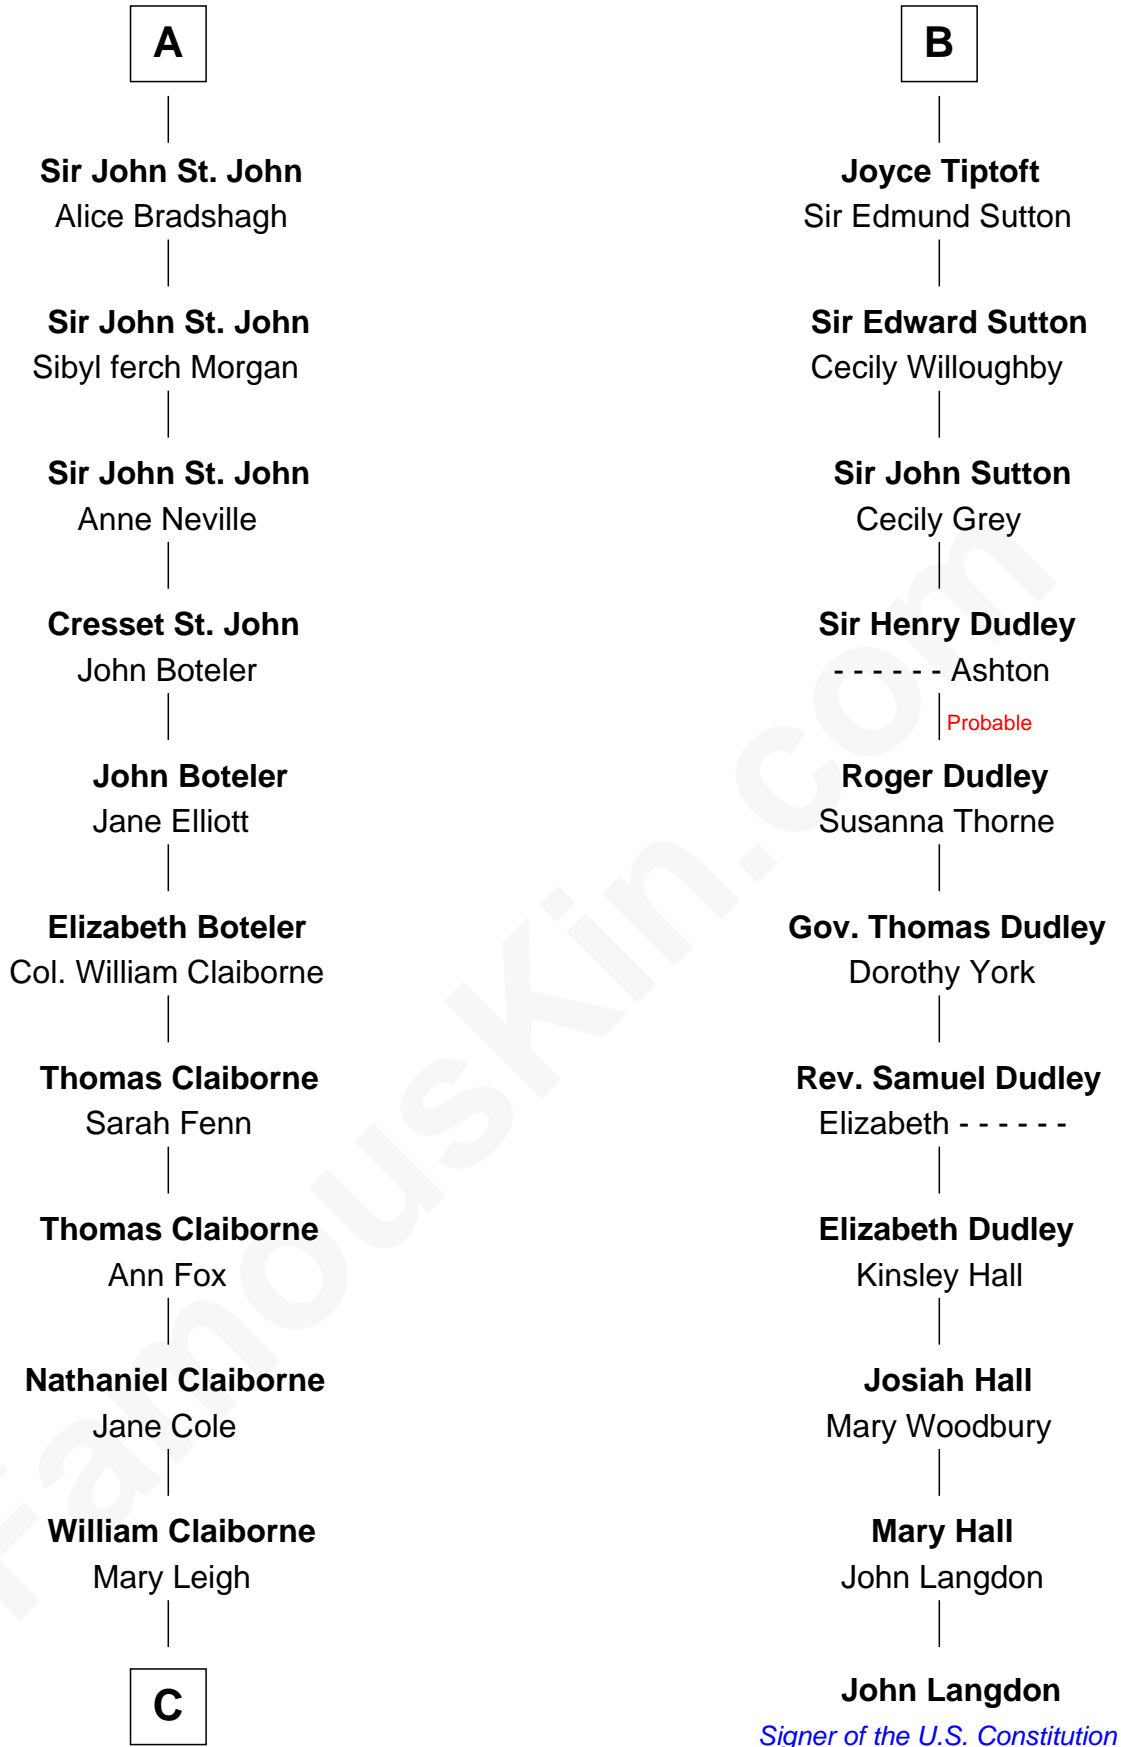

FamousKin.com

Relationship Chart of

Liz Claiborne

Fashion Designer and Founder of Liz Claiborne Inc.

17th cousin 4 times removed of

John Langdon

Signer of the U.S. Constitution

C

William Charles Cole Claiborne

Clarisse Duralde

William Charles Cole Claiborne

Louise de Balathier

Fernand Claiborne

Marie Louise Villeré

Omer Villere Claiborne

Carolyn Louise Fenner