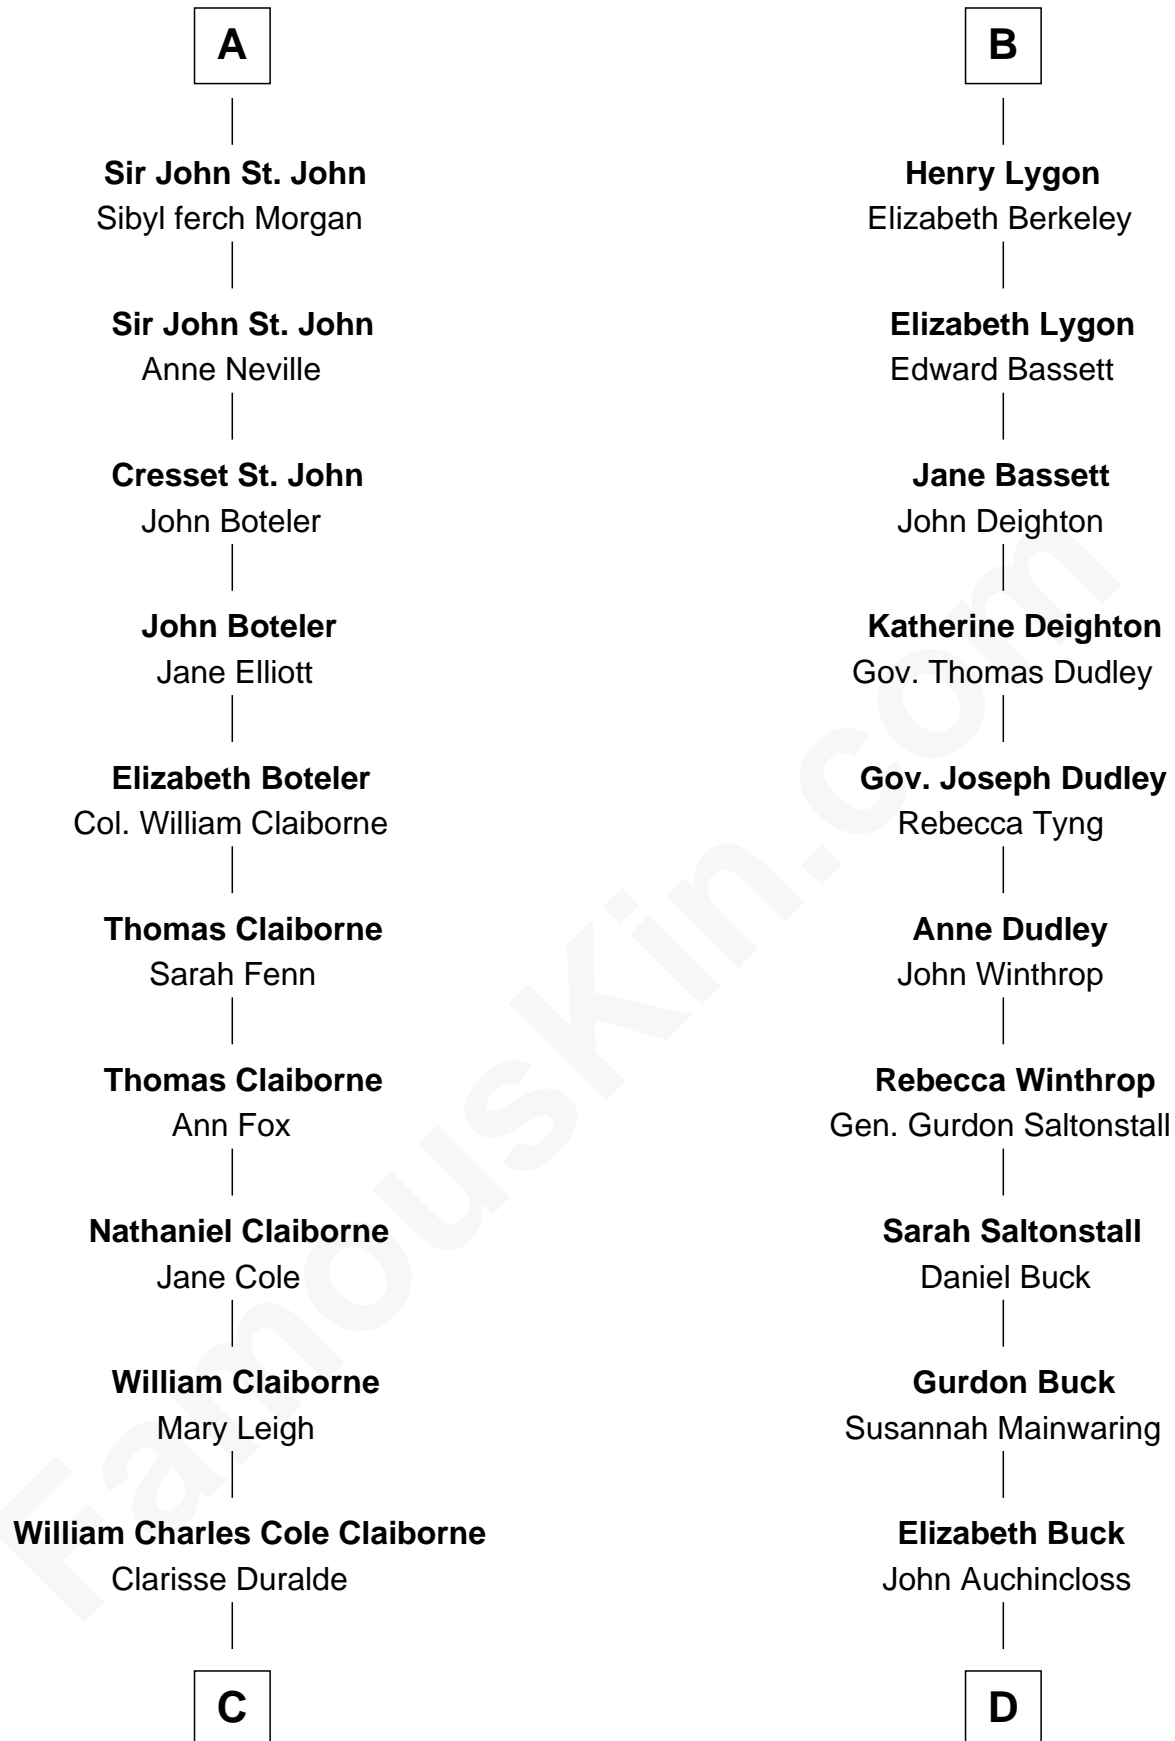

FamousKin.com

Relationship Chart of

Liz Claiborne

Fashion Designer and Founder of Liz Claiborne Inc.

19th cousin 1 time removed of

Louis Auchincloss
Author

Sir Walter de Beauchamp
Alice de Tony

C

William Charles Cole Claiborne

Louise de Balathier

Fernand Claiborne

Marie Louise Villeré

Omer Villere Claiborne

Carolyn Louise Fenner

Liz Claiborne

Found of Liz Claiborne Inc.

D

John Winthrop Auchincloss

Joanna Hone Russell

Joseph Howland Auchincloss

Priscilla Dixon Stanton

Louis Auchincloss

Author

FamousKin.com