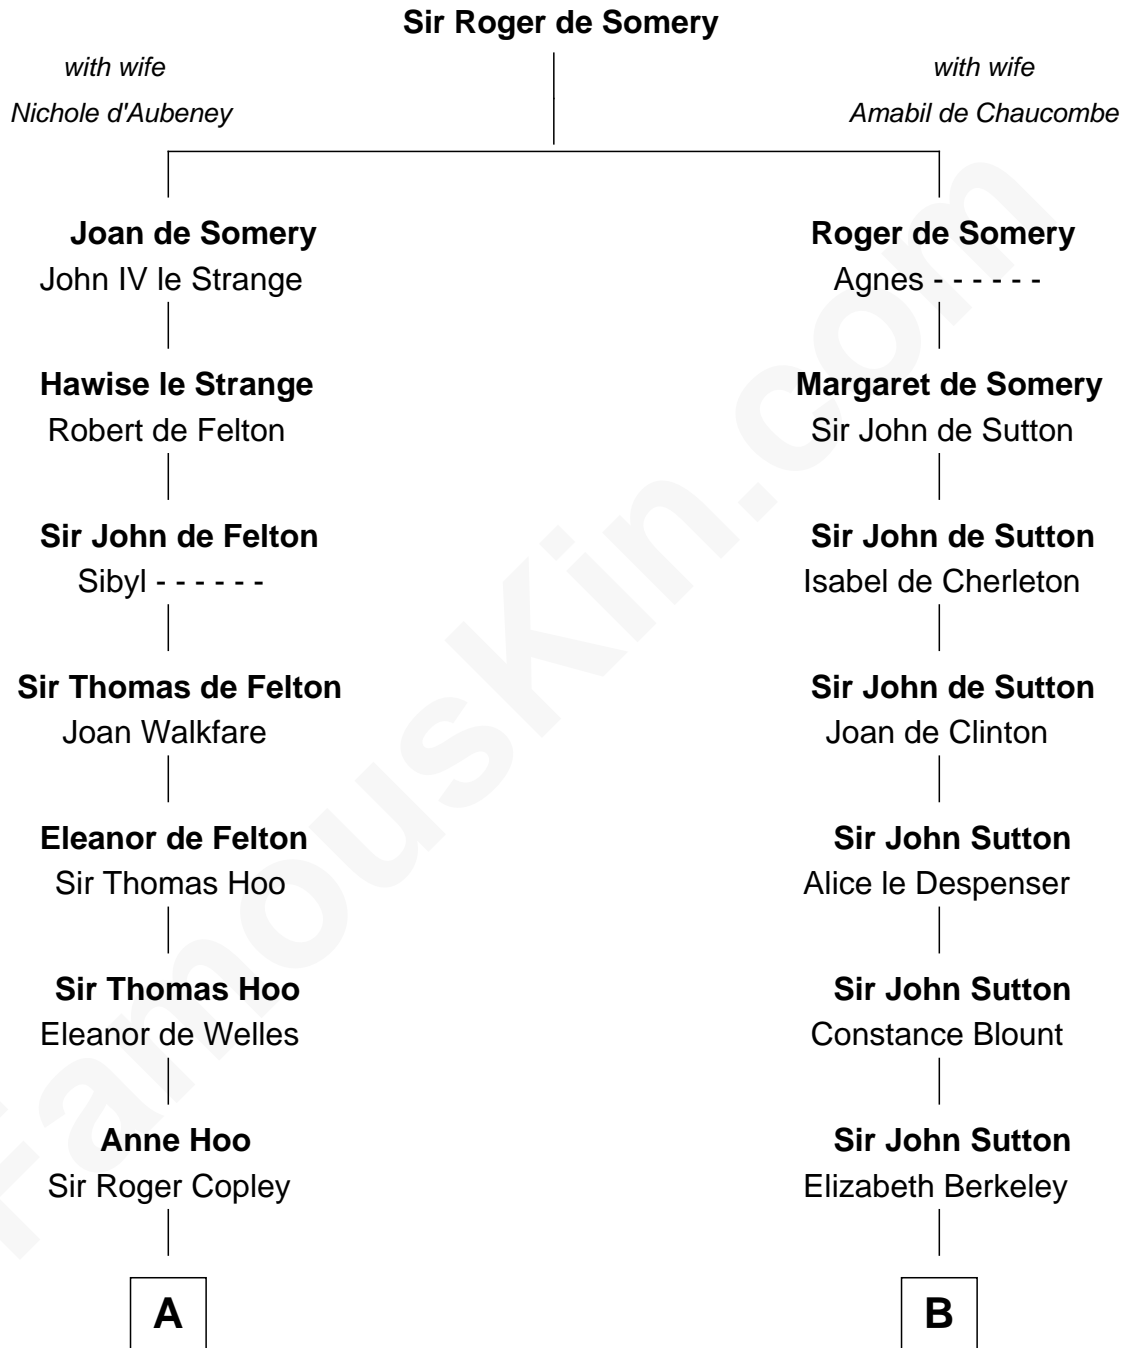

# FamousKin.com

## Relationship Chart of

### Liz Claiborne

*Fashion Designer and Founder of Liz Claiborne Inc.*

21st cousin of

**Louis Auchincloss**  
*Author*

**C**

**William Charles Cole Claiborne**

Clarisse Duralde

**William Charles Cole Claiborne**