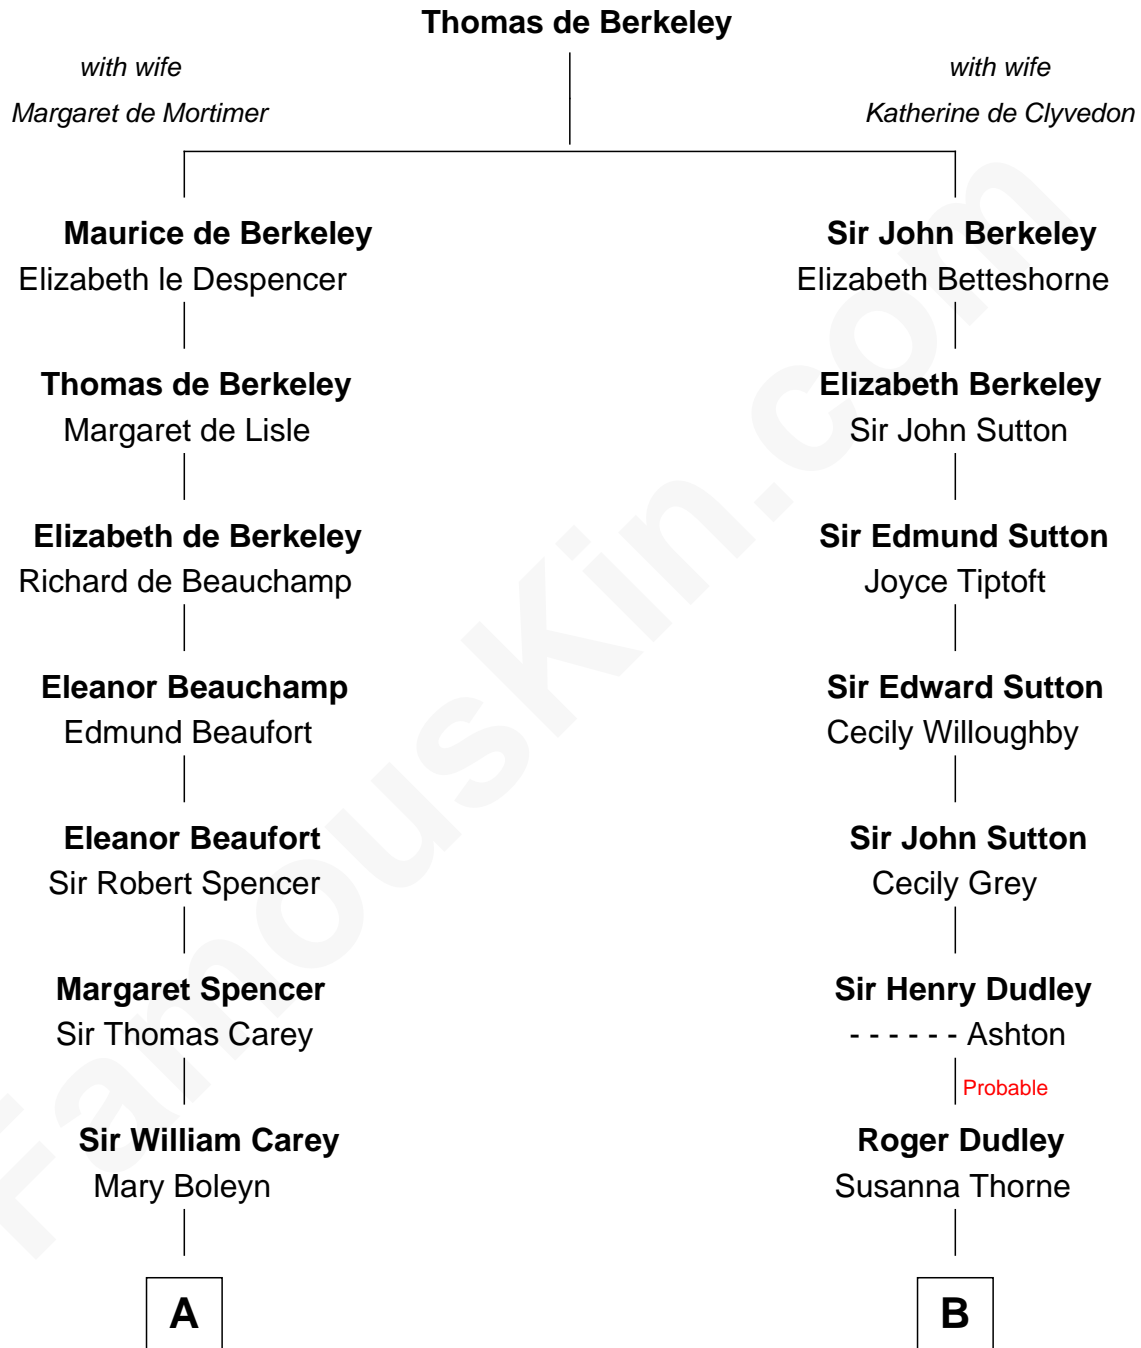

FamousKin.com

Relationship Chart of

Liz Claiborne

Fashion Designer and Founder of Liz Claiborne Inc.

16th cousin 3 times removed of

Louis Auchincloss
Author

C

—
Fernand Claiborne
Marie Louise Villeré

—
Omer Villere Claiborne
Carolyn Louise Fenner

—
Liz Claiborne
Found of Liz Claiborne Inc.

FamousKin.com