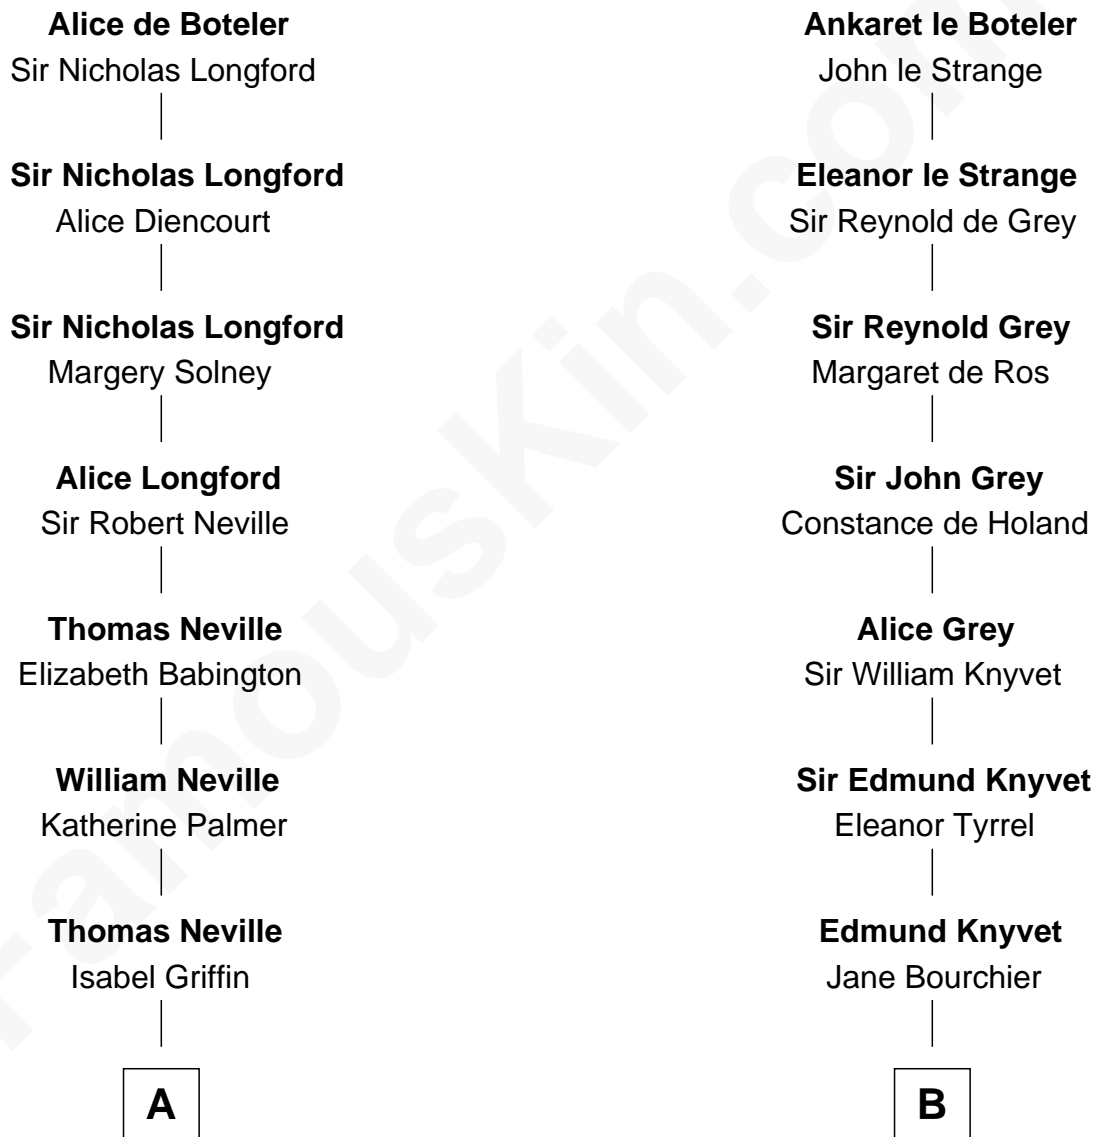

## Relationship Chart of

### Liz Claiborne

*Fashion Designer and Founder of Liz Claiborne Inc.*

19th cousin 1 time removed of

**Louis Auchincloss**  
*Author*

**Sir William de Boteler**  
Ela Herdeburgh

**C**

**William Charles Cole Claiborne**