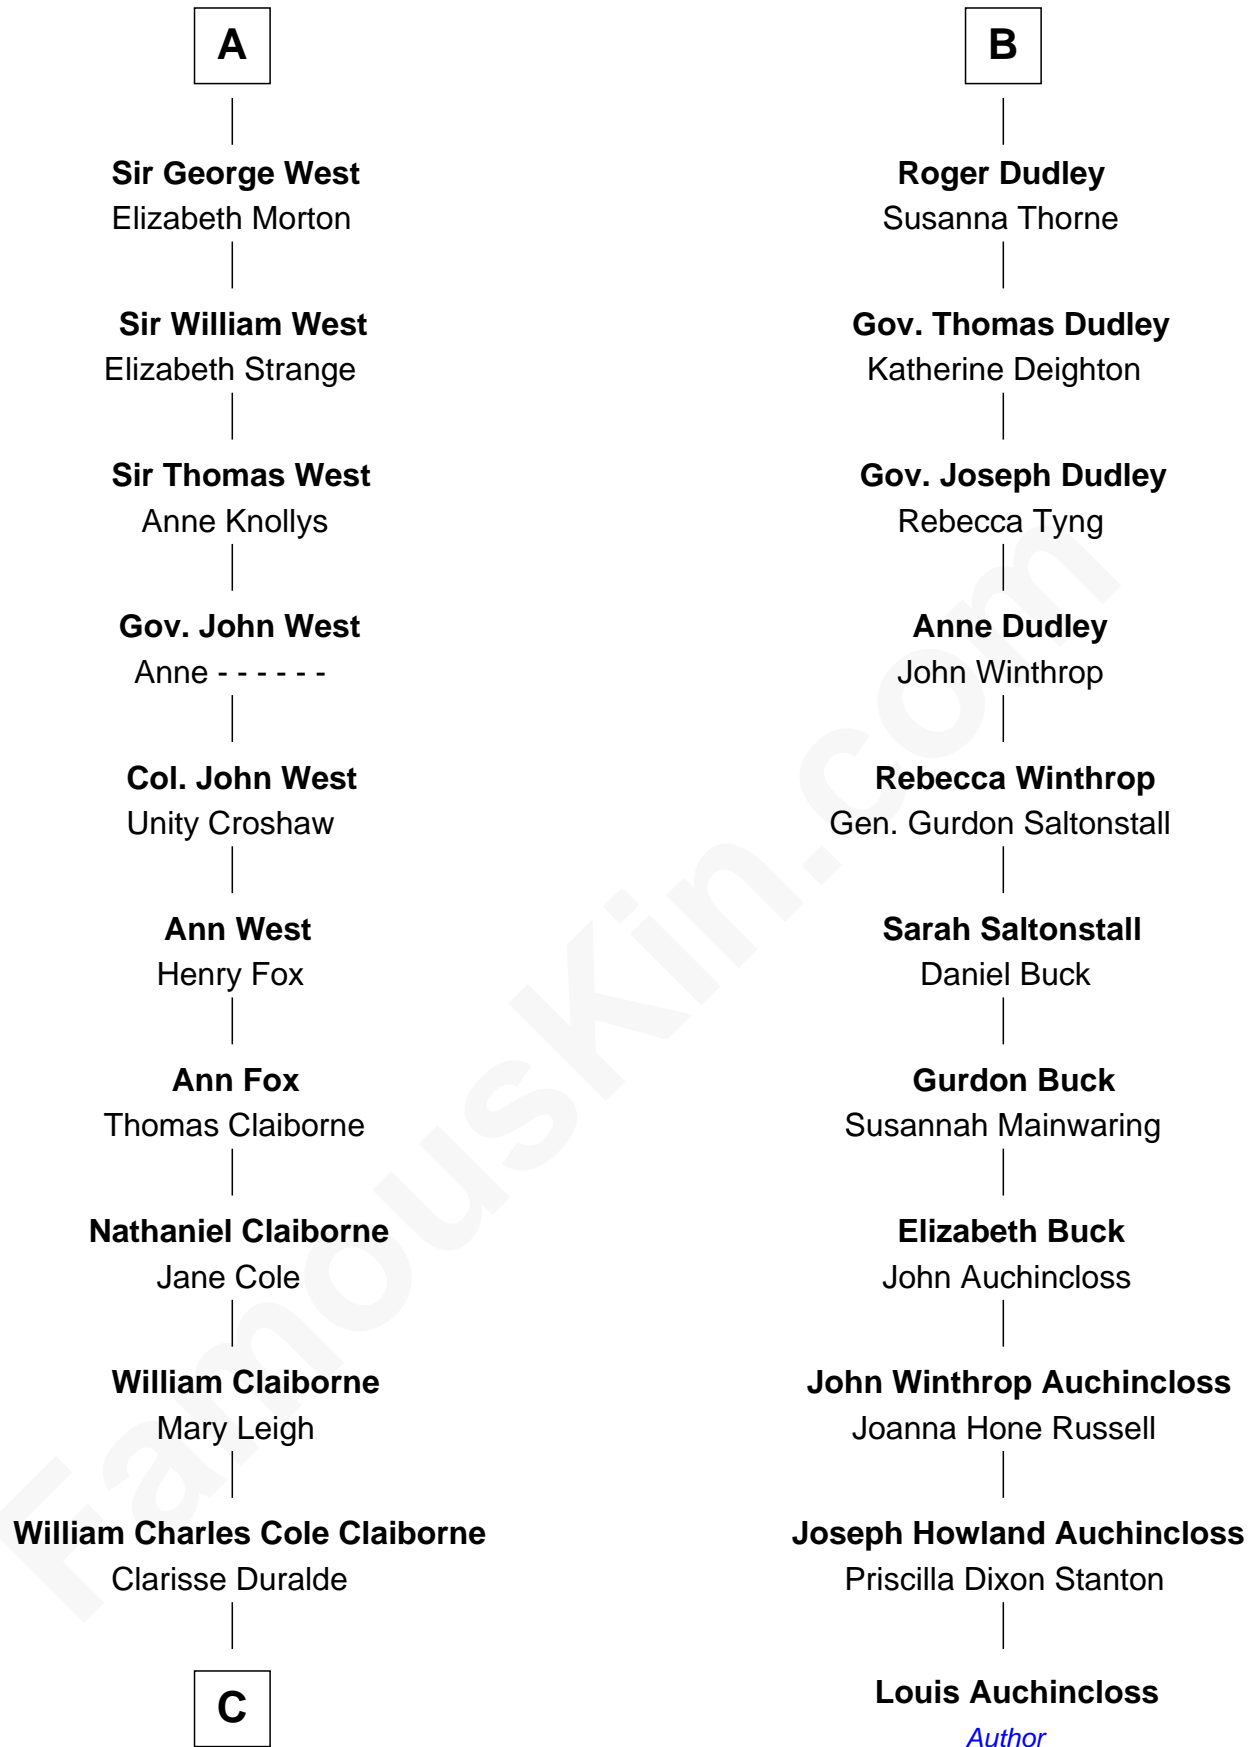

FamousKin.com

Relationship Chart of

Liz Claiborne

Fashion Designer and Founder of Liz Claiborne Inc.

17th cousin 3 times removed of

Louis Auchincloss
Author

C

William Charles Cole Claiborne

Louise de Balathier

Fernand Claiborne

Marie Louise Villeré

Omer Villere Claiborne

Carolyn Louise Fenner

Liz Claiborne

Found of Liz Claiborne Inc.

FamousKin.com